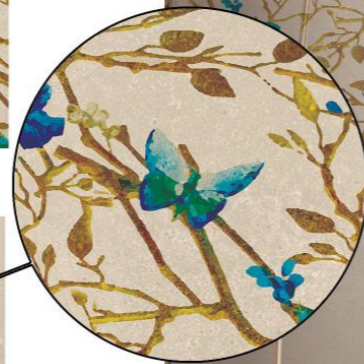

NIHAN

30x60 / 12"x24"

GLOSSY SERIES

Color: Light grey / Dark grey

Decor

CREAM