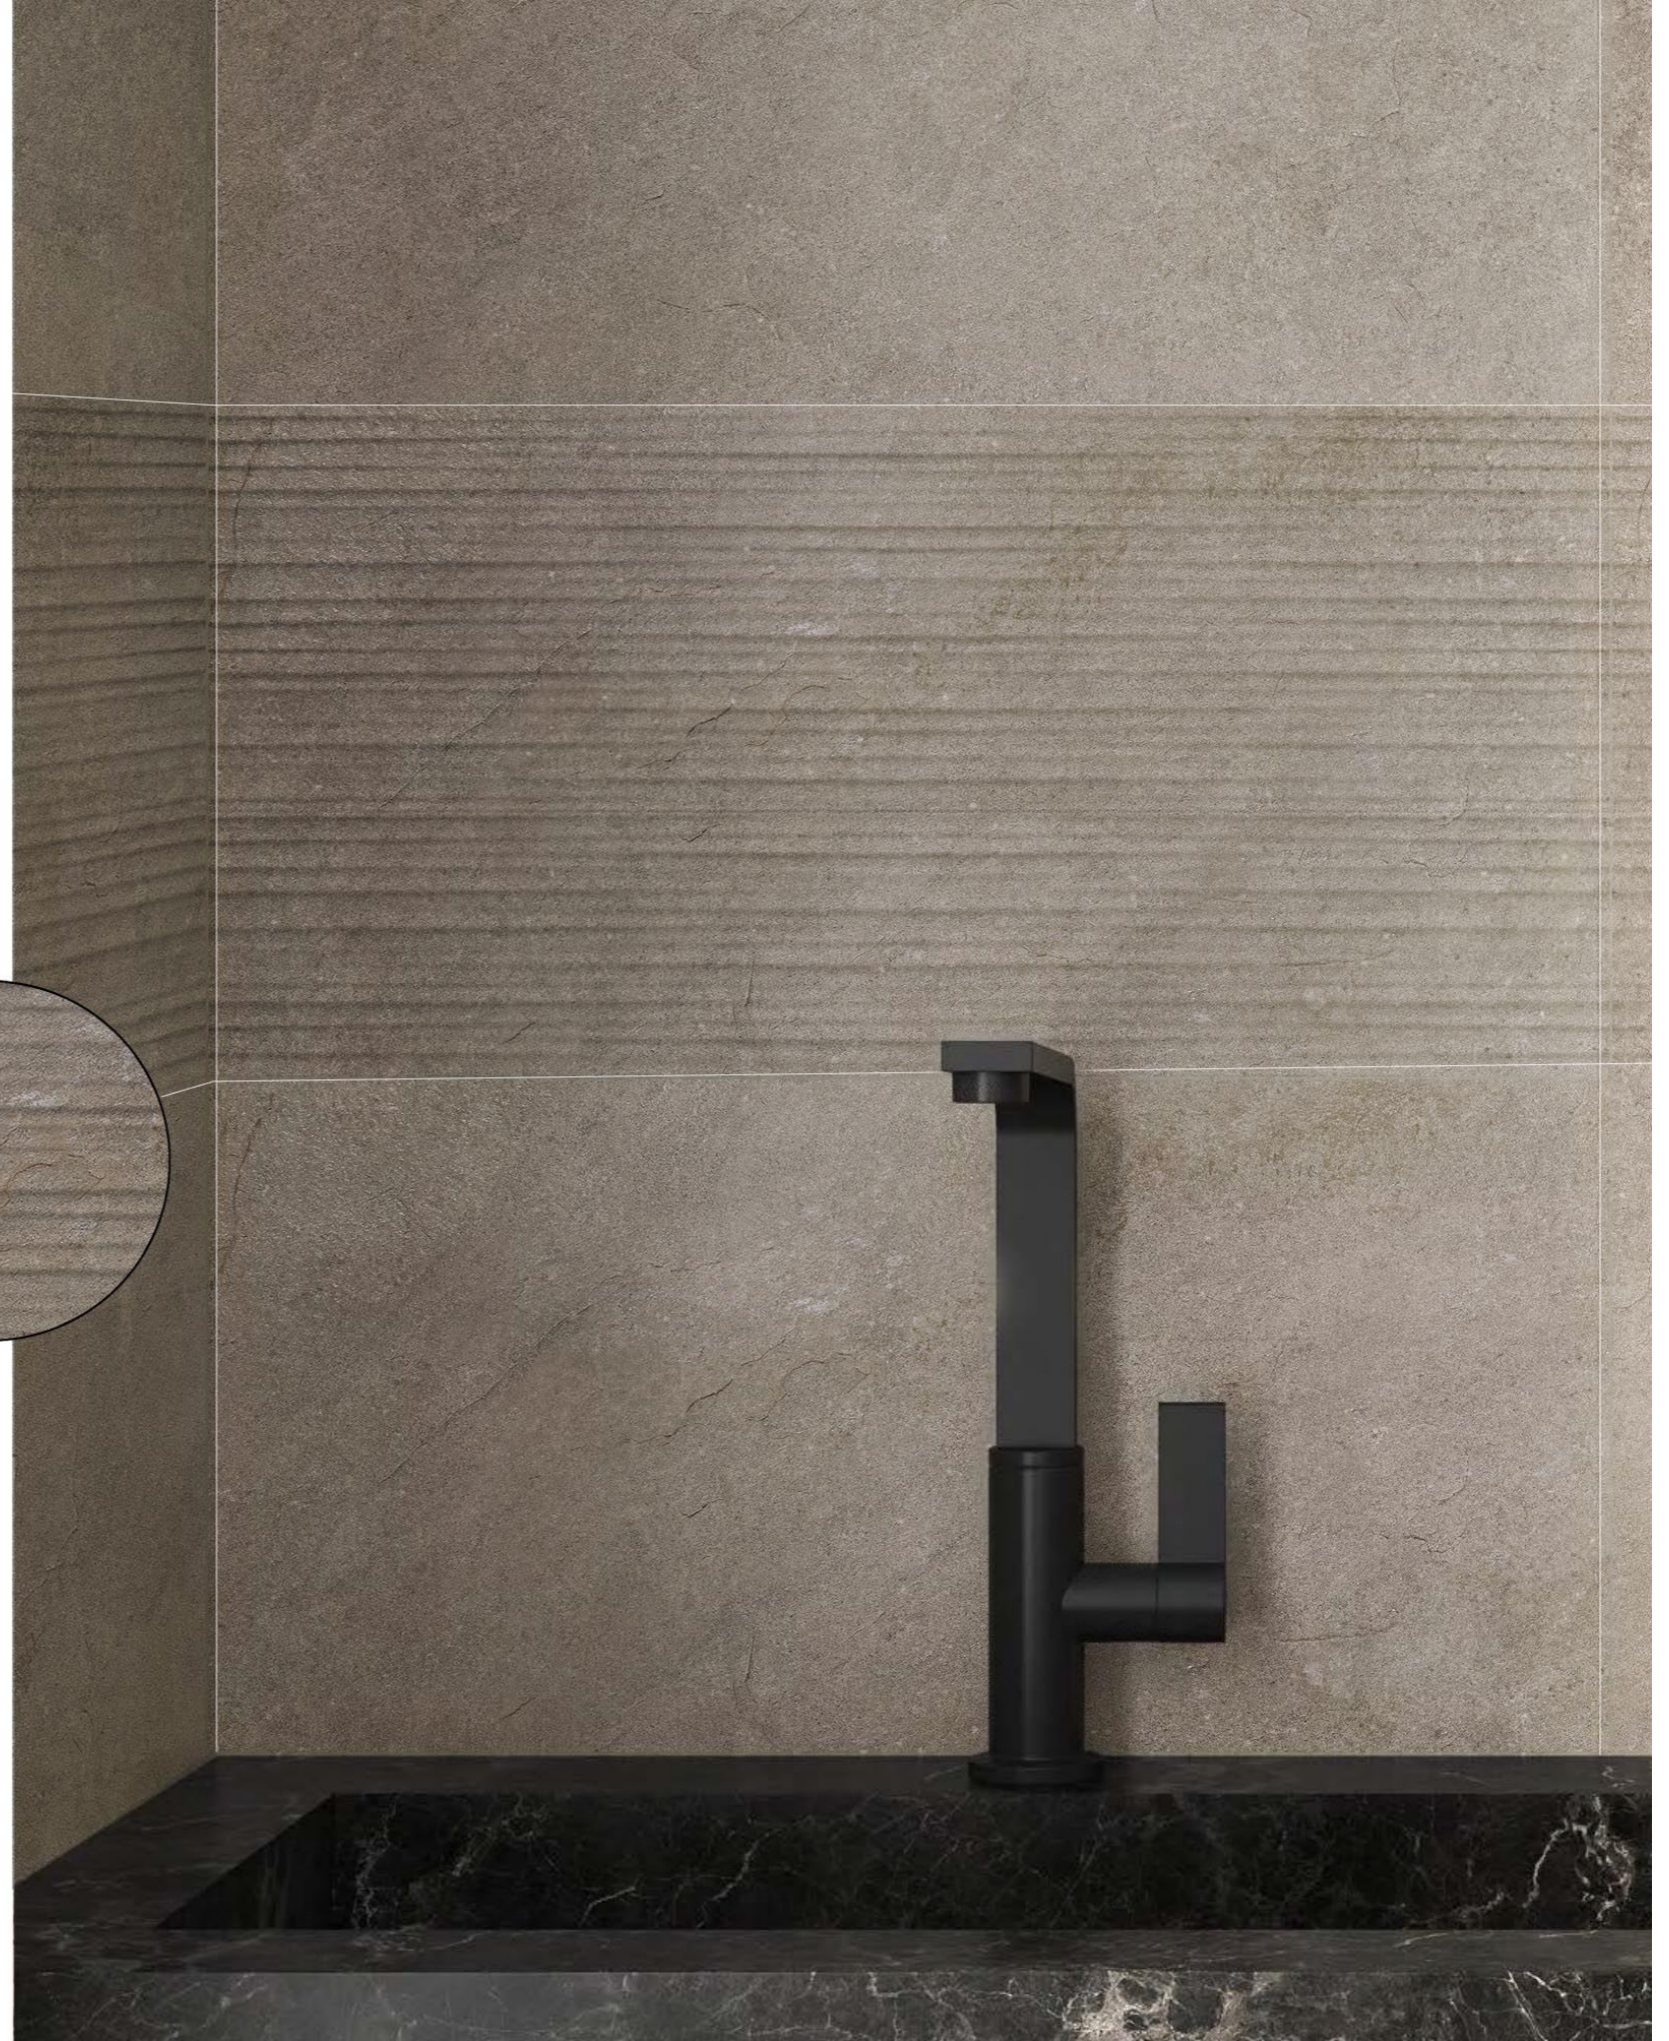

ZEBRA

30x60mm / 12"x24"

MATT SERIES / PANCH

Color: Light Grey / Dark GREY