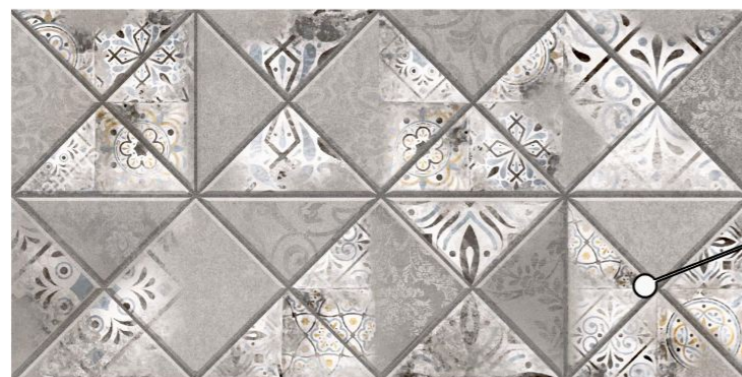

NEVADA

30x60 / 12"x24"

MATT SERIES

Light Grey

Decor

Dark Grey

LARA

30x60 / 12"x24"