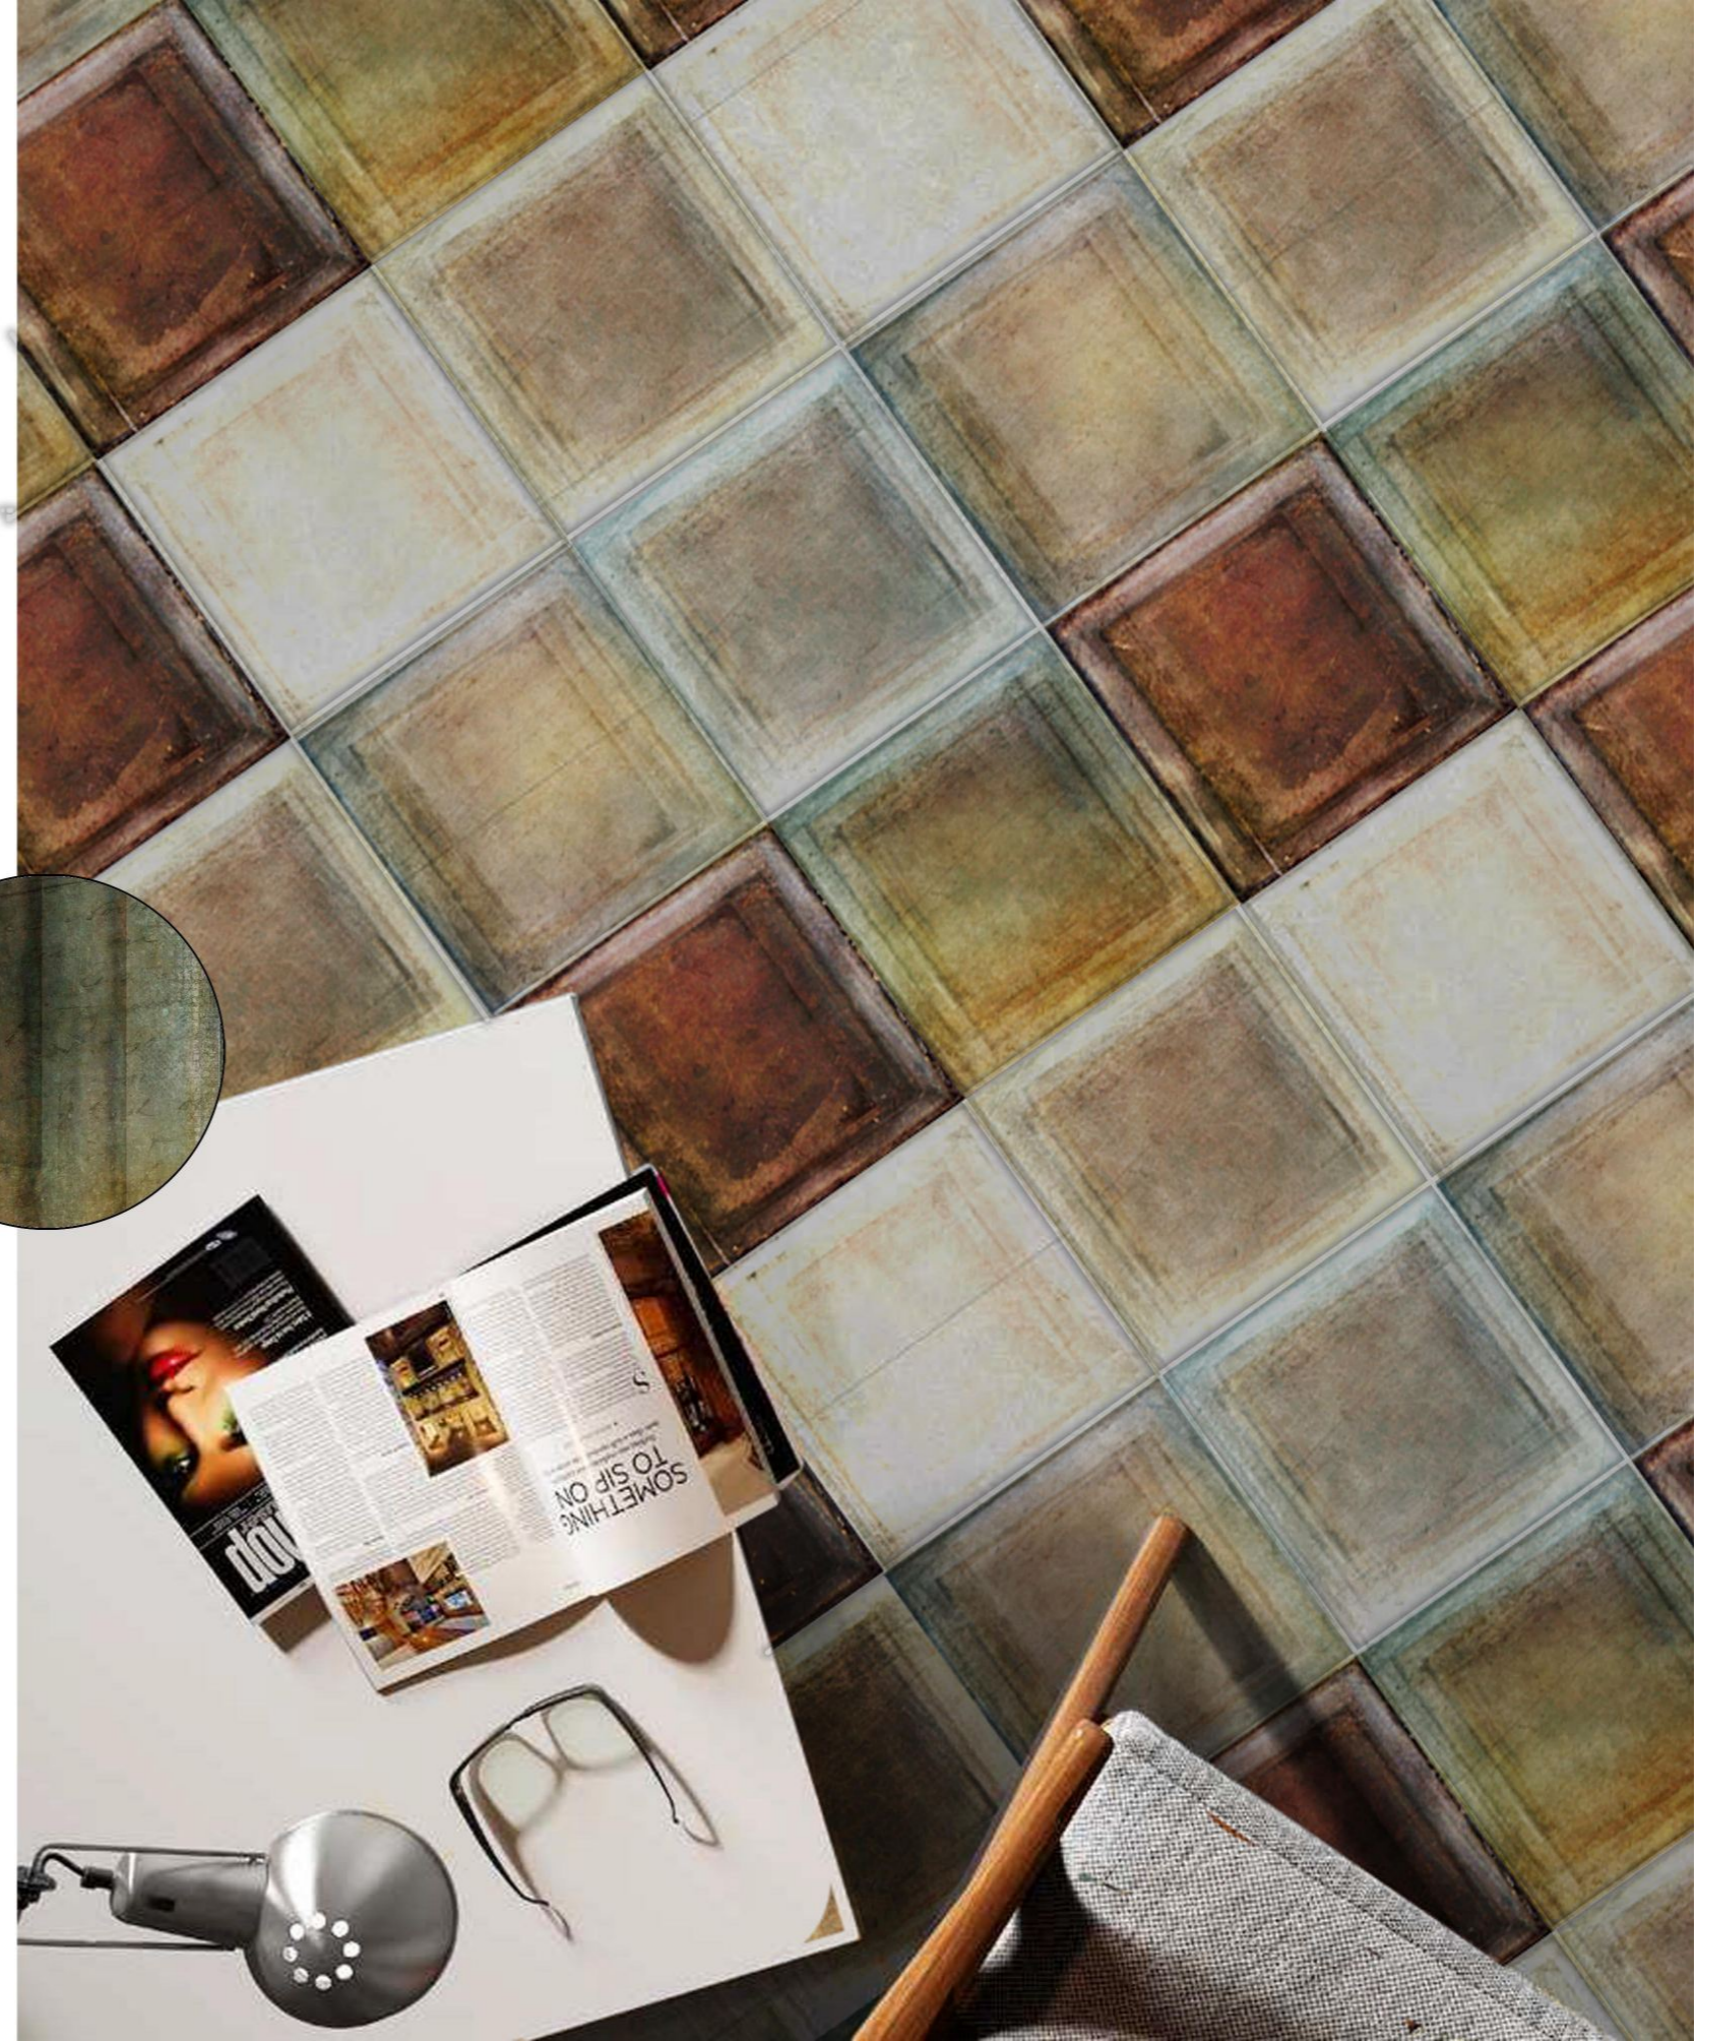

ABESTRIC

30x30 / 12"x24"

MATT SERIES

Color: Light grey / Dark grey

DECOR