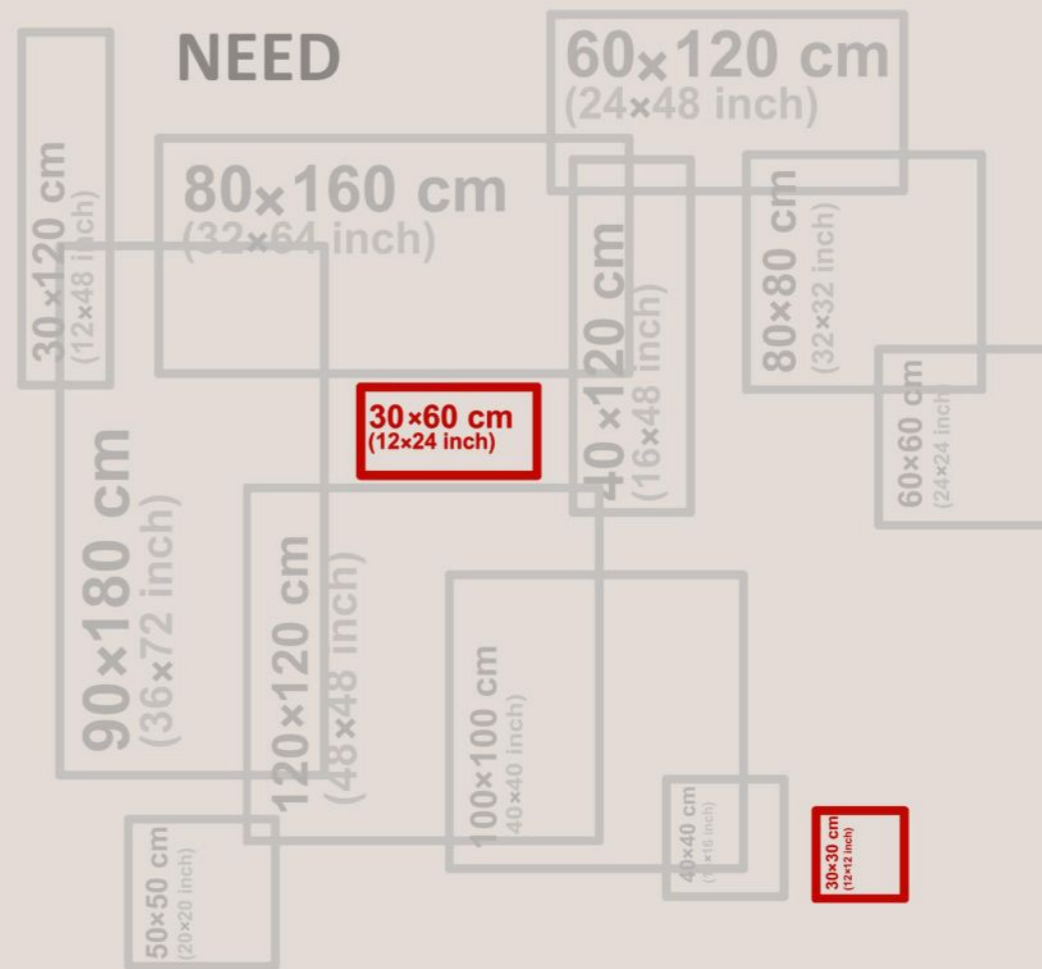

SIZE & SURFACE FOR EVERY NEED