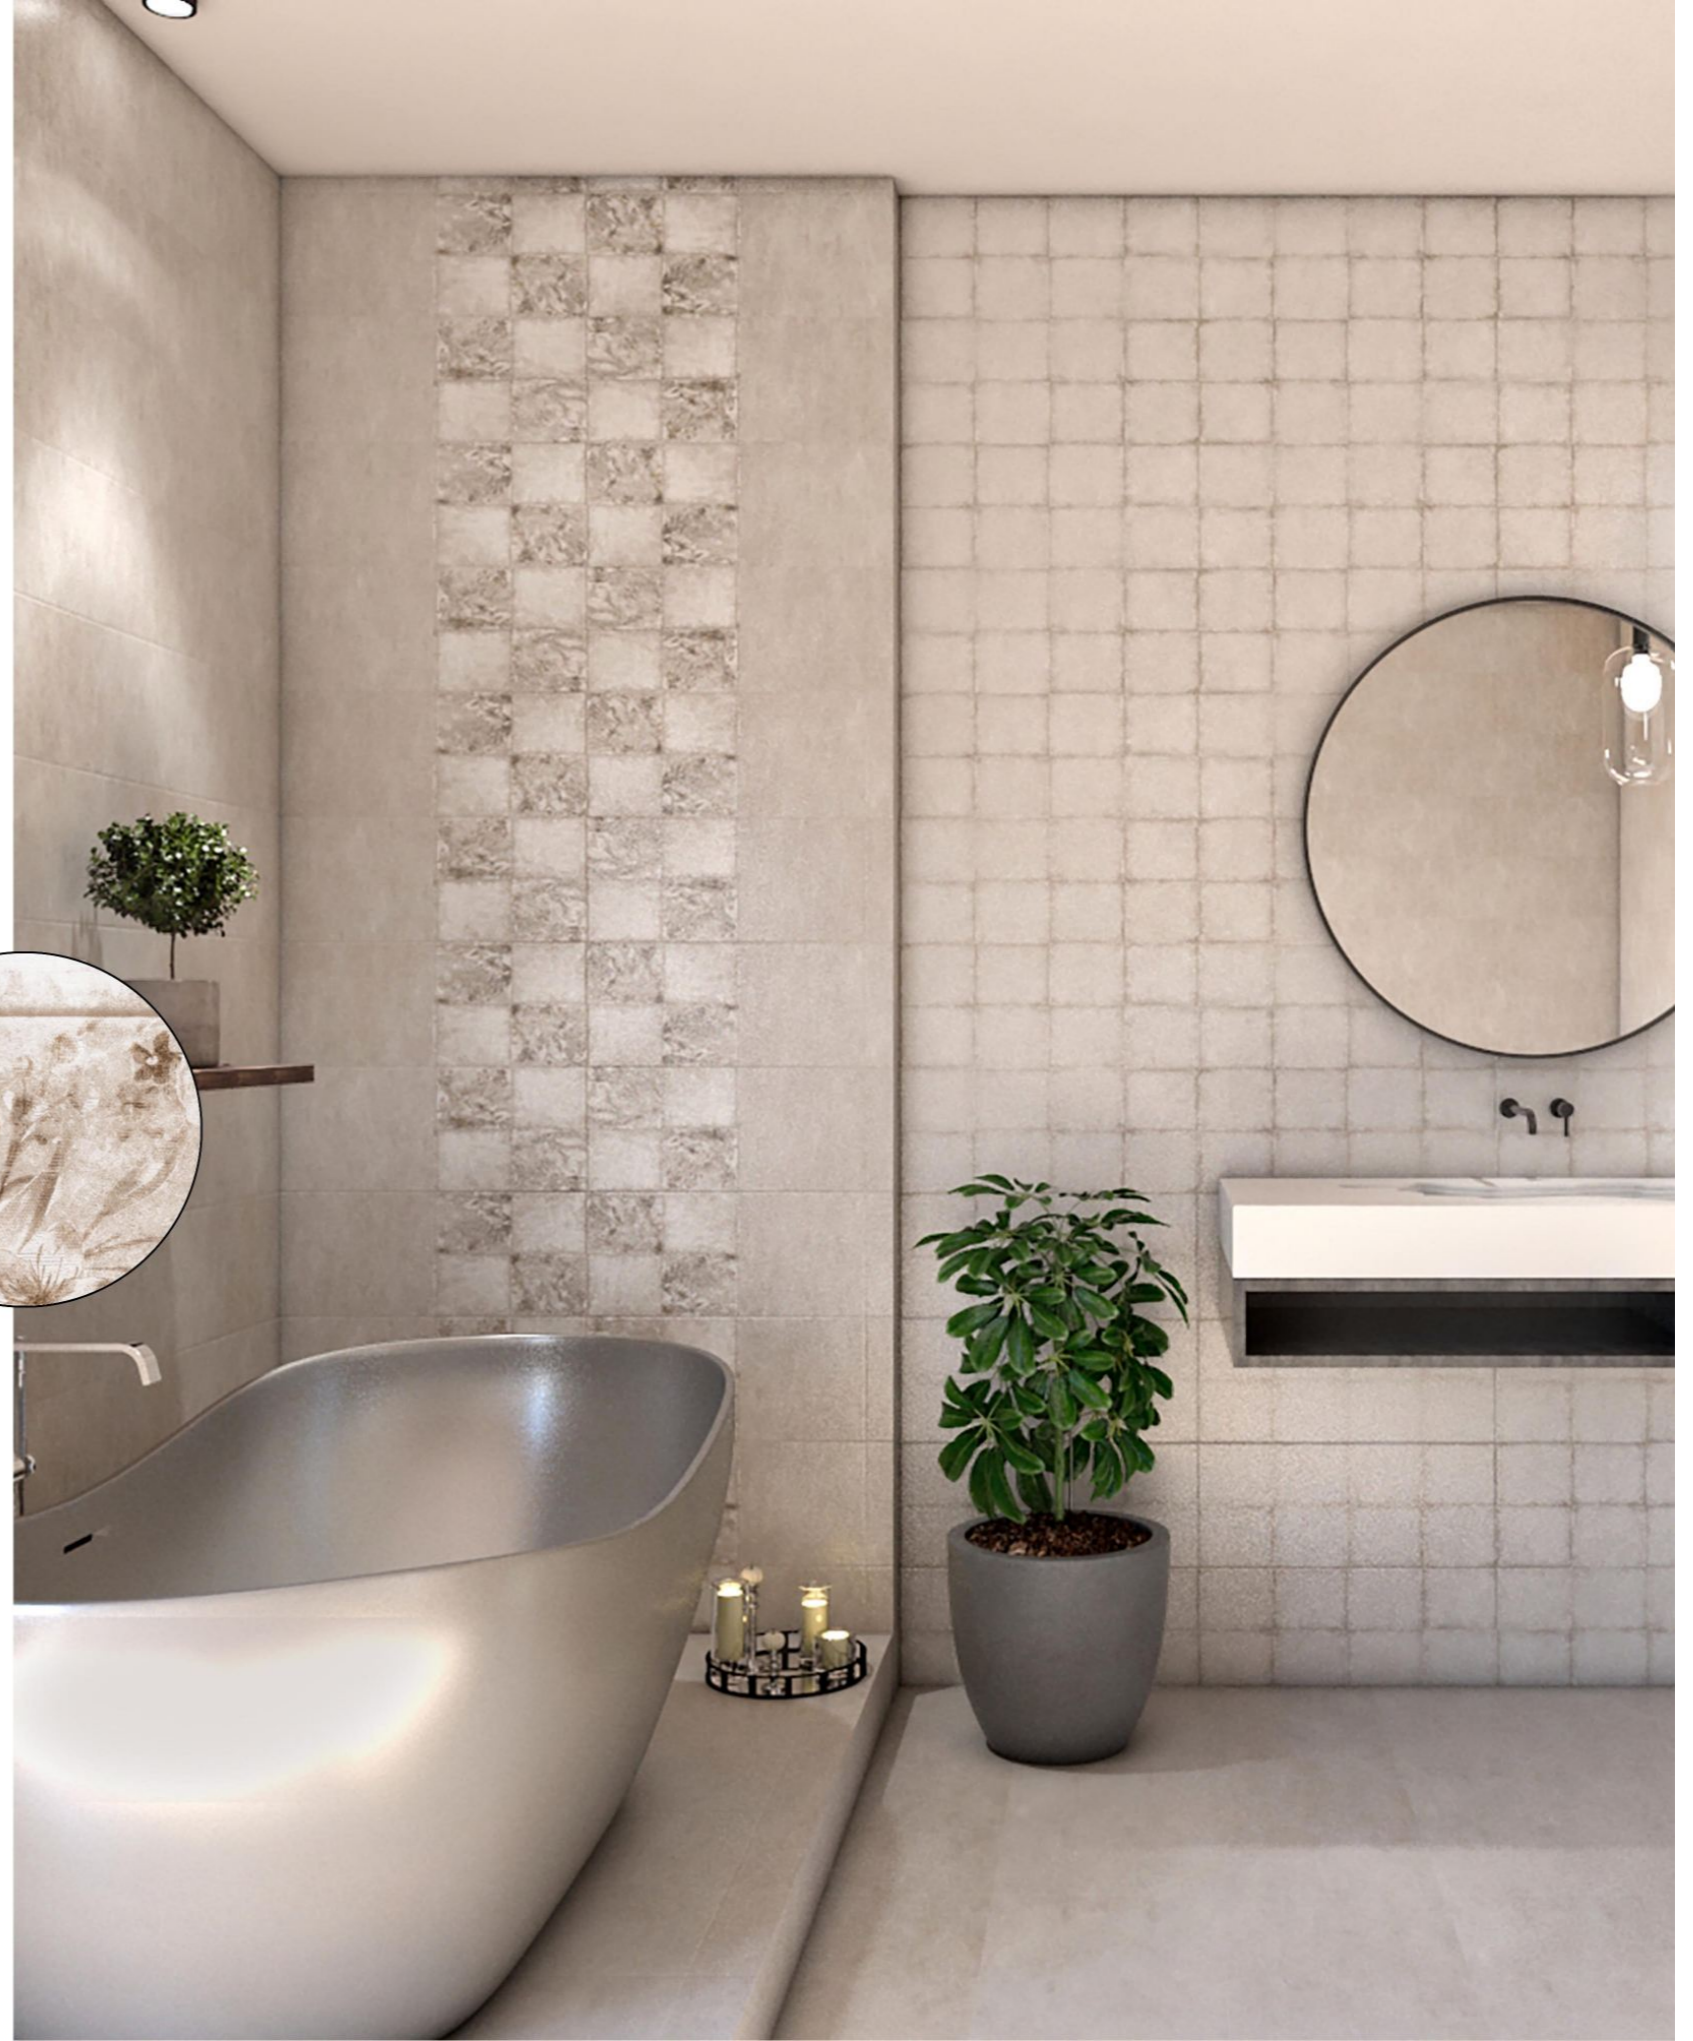

Decor 3

Decor 2

Decor 1

Beige

Cream

LINO

30x60 / 12"x24"

GLASS SERIES