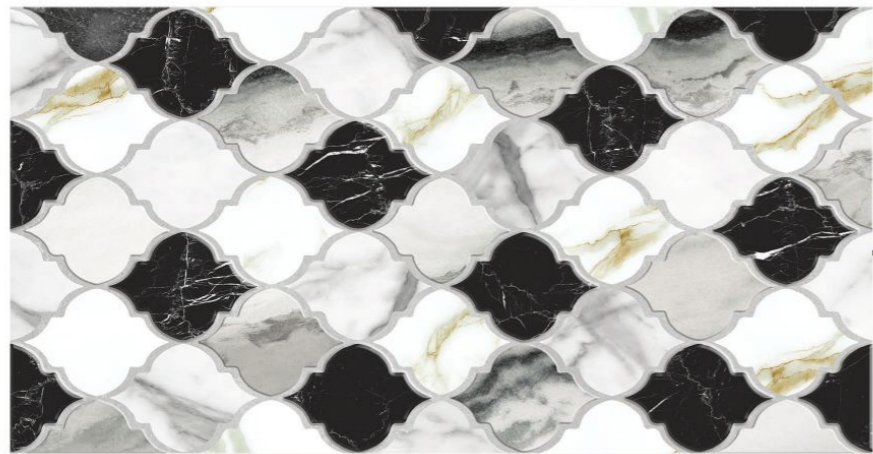

DEMO

30x60 / 12"x24"

GLOOSY SERIES

Color: WHITE

DECOR