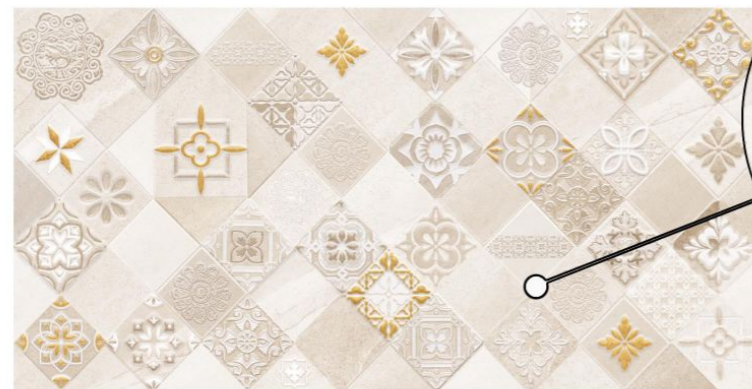

MAYOR

30x60 / 12"x24"

MATT SERIES

Color: Light beige

Light Beige

Decor

Liget Beige

SILON