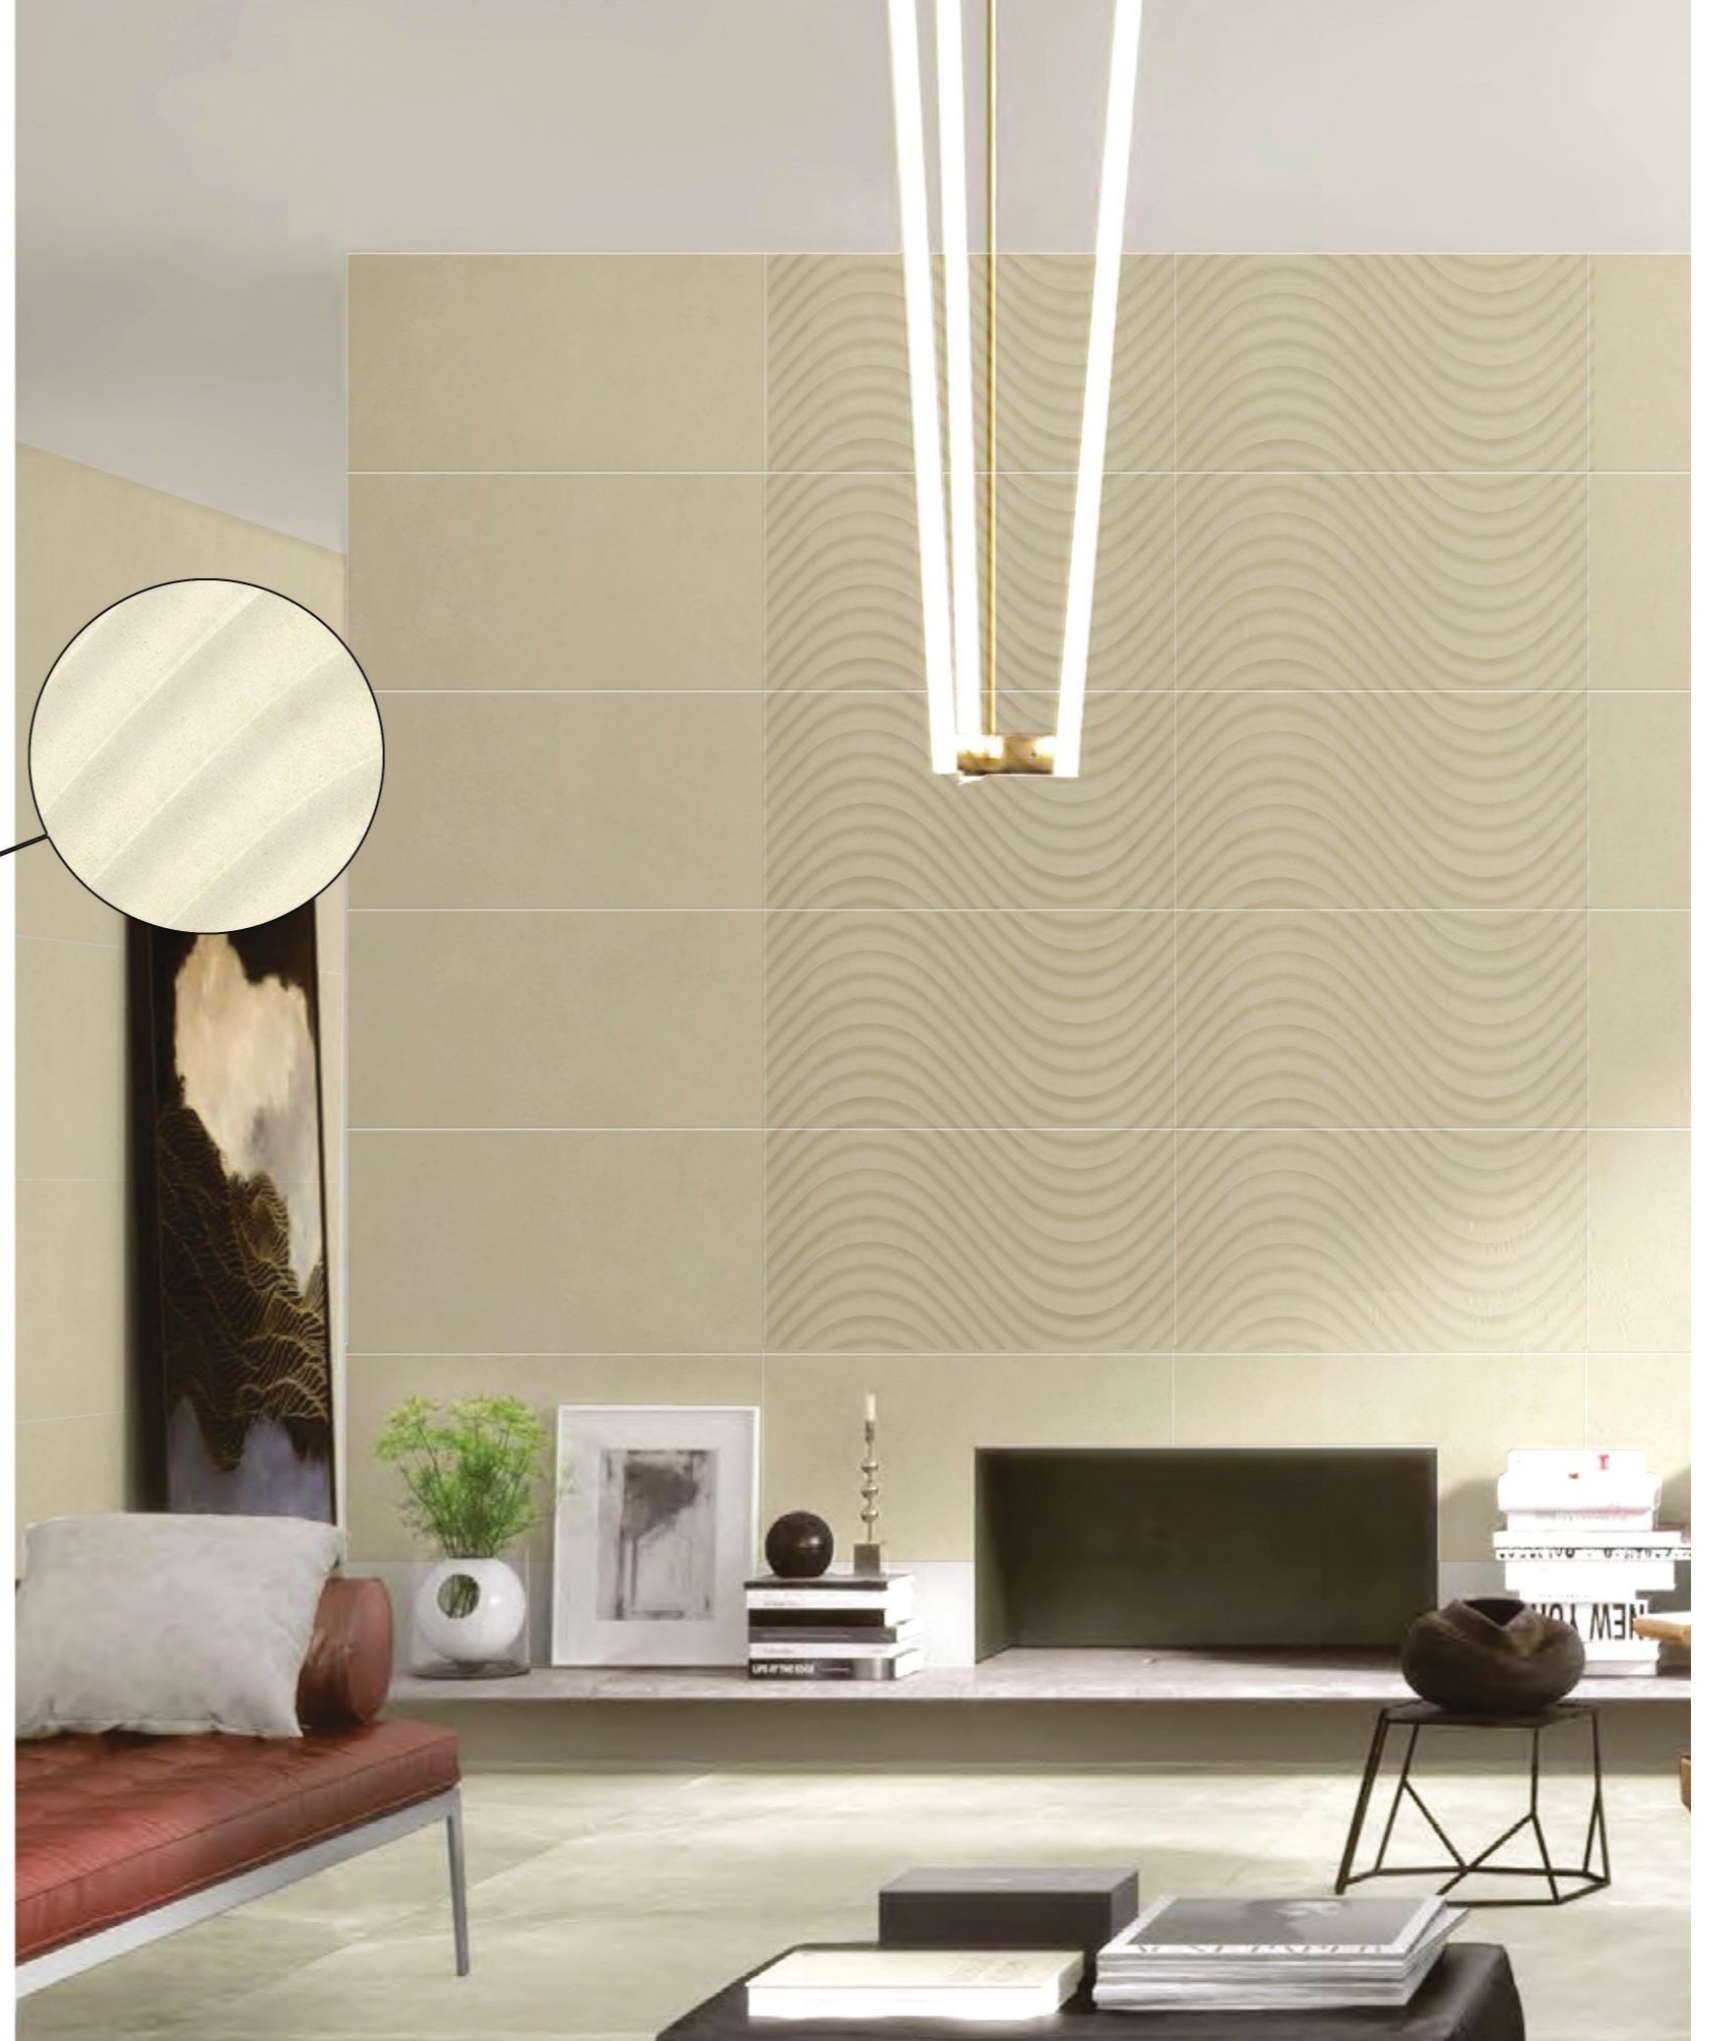

Modena Dark Grey

WAVE CREAM

30x60 / 12"x24"

MATT SERIES / PANCH

Color: Light Beige / Dark Beige

Wave Cream

Modena Cream

ZEBRA