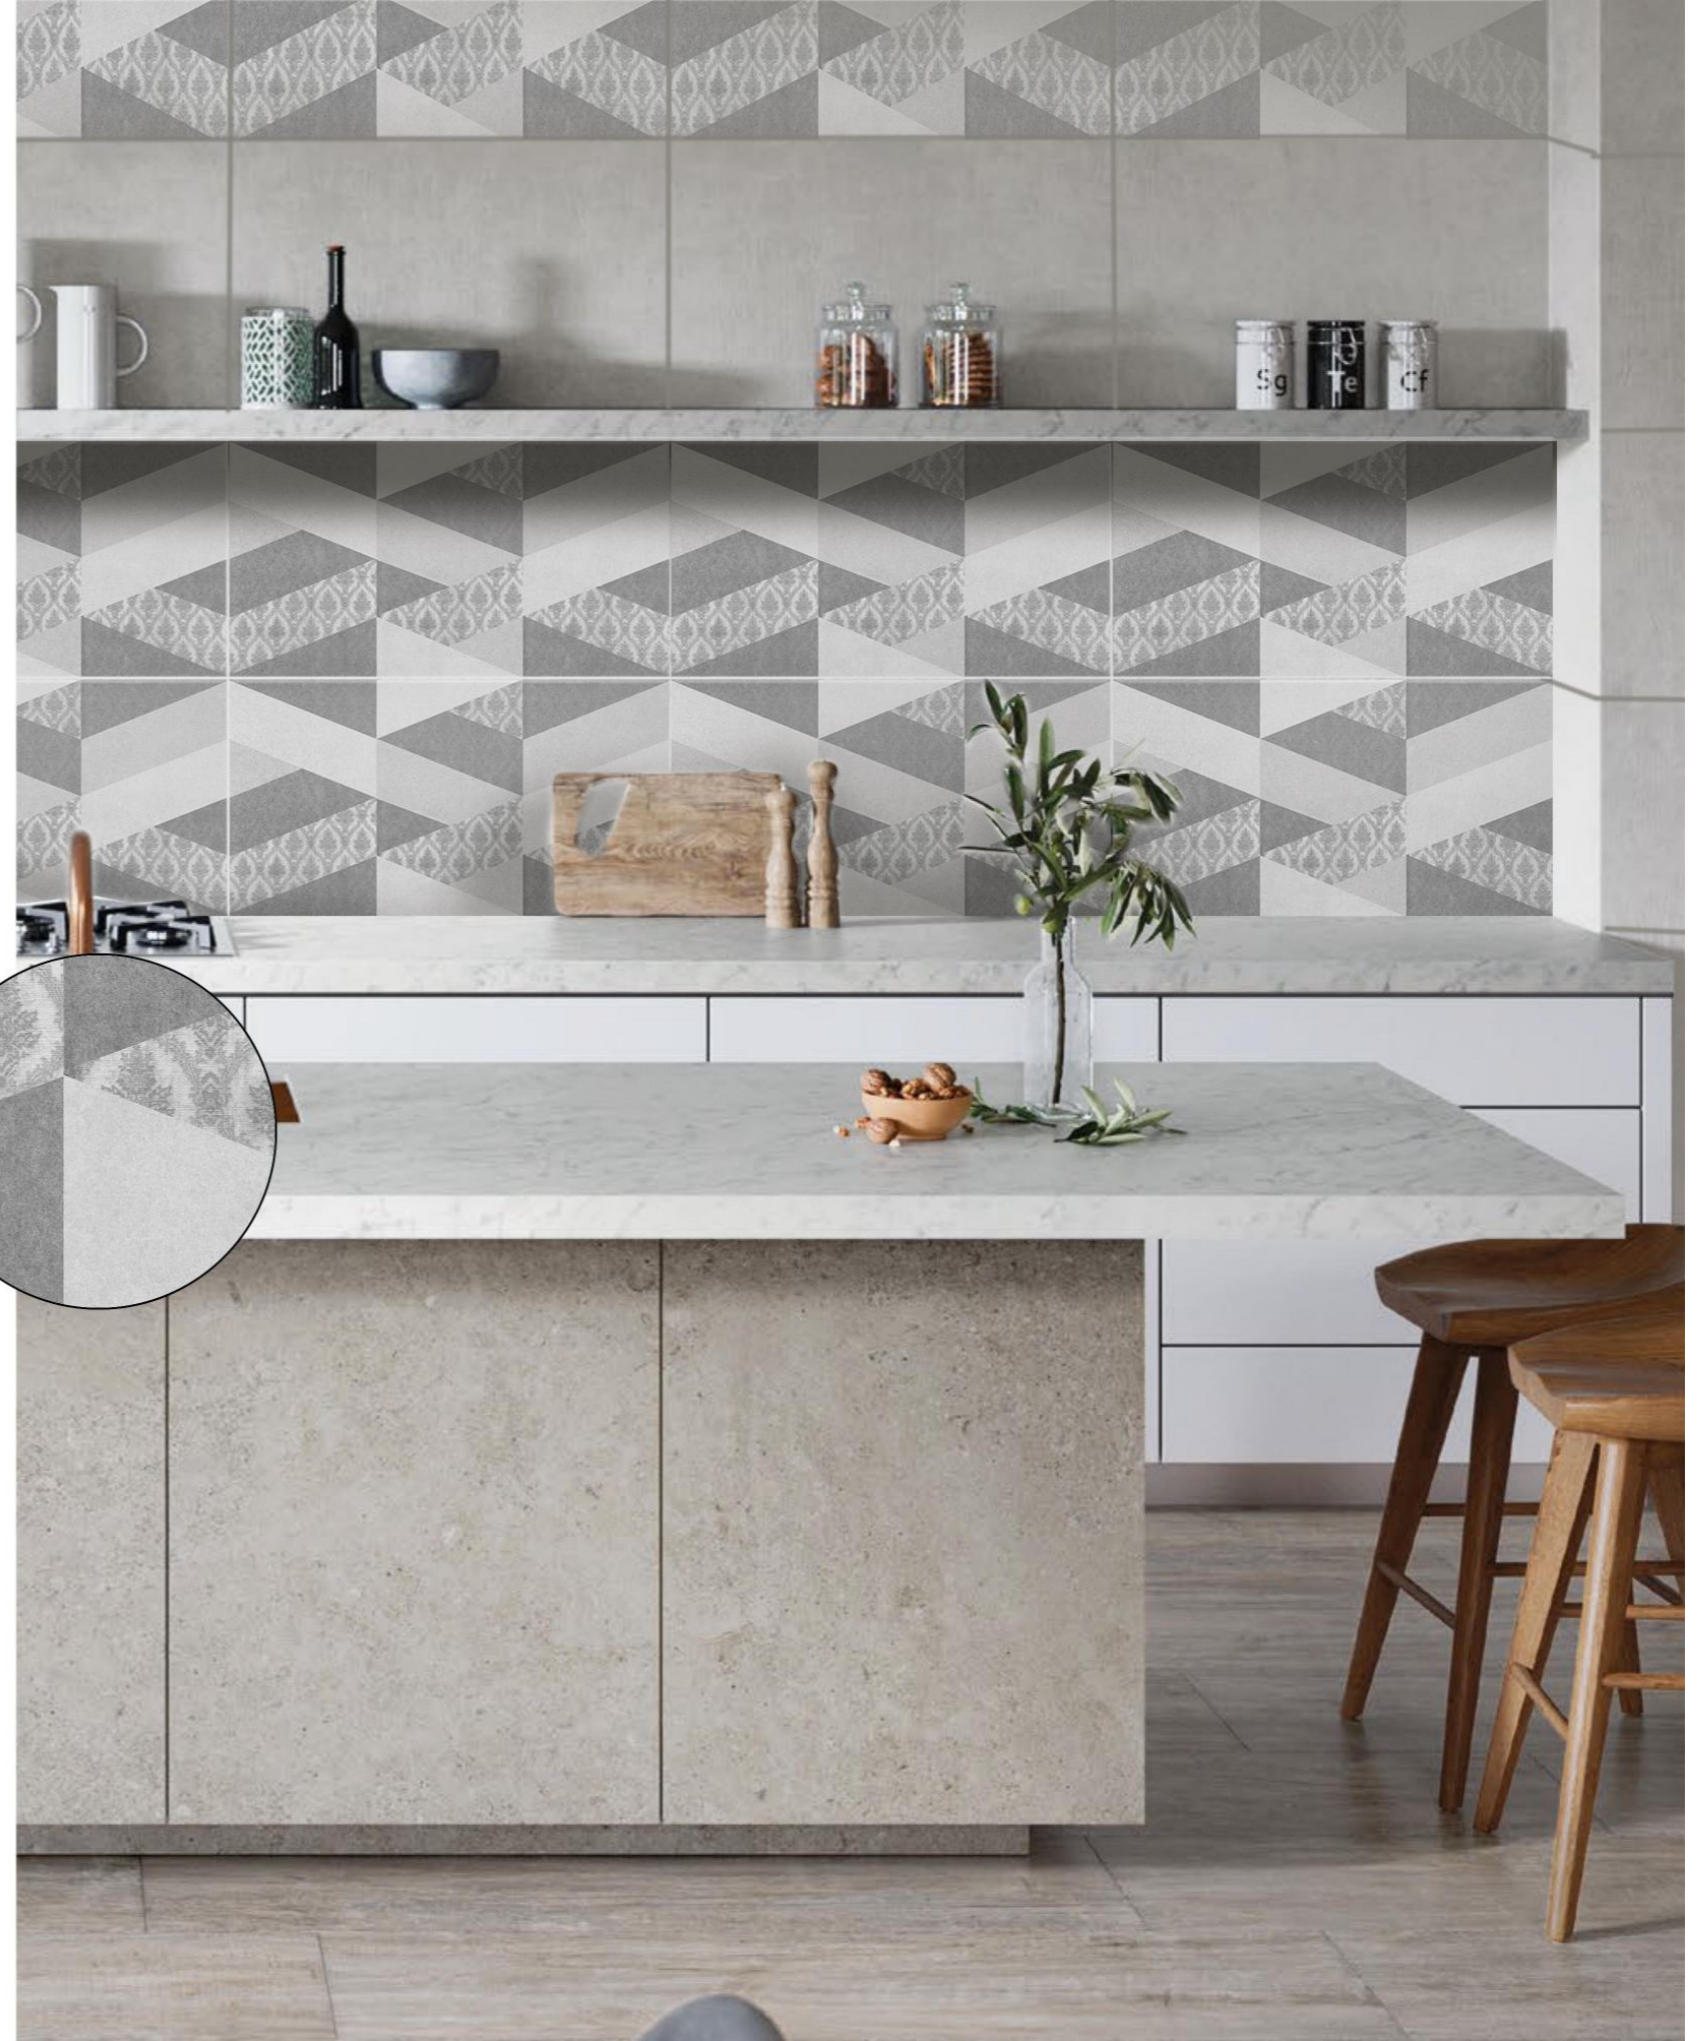

FIONA

30x60 / 12"x24"

MATT SERIES

Color: Light Grey / Dark Grey

Dark Grey