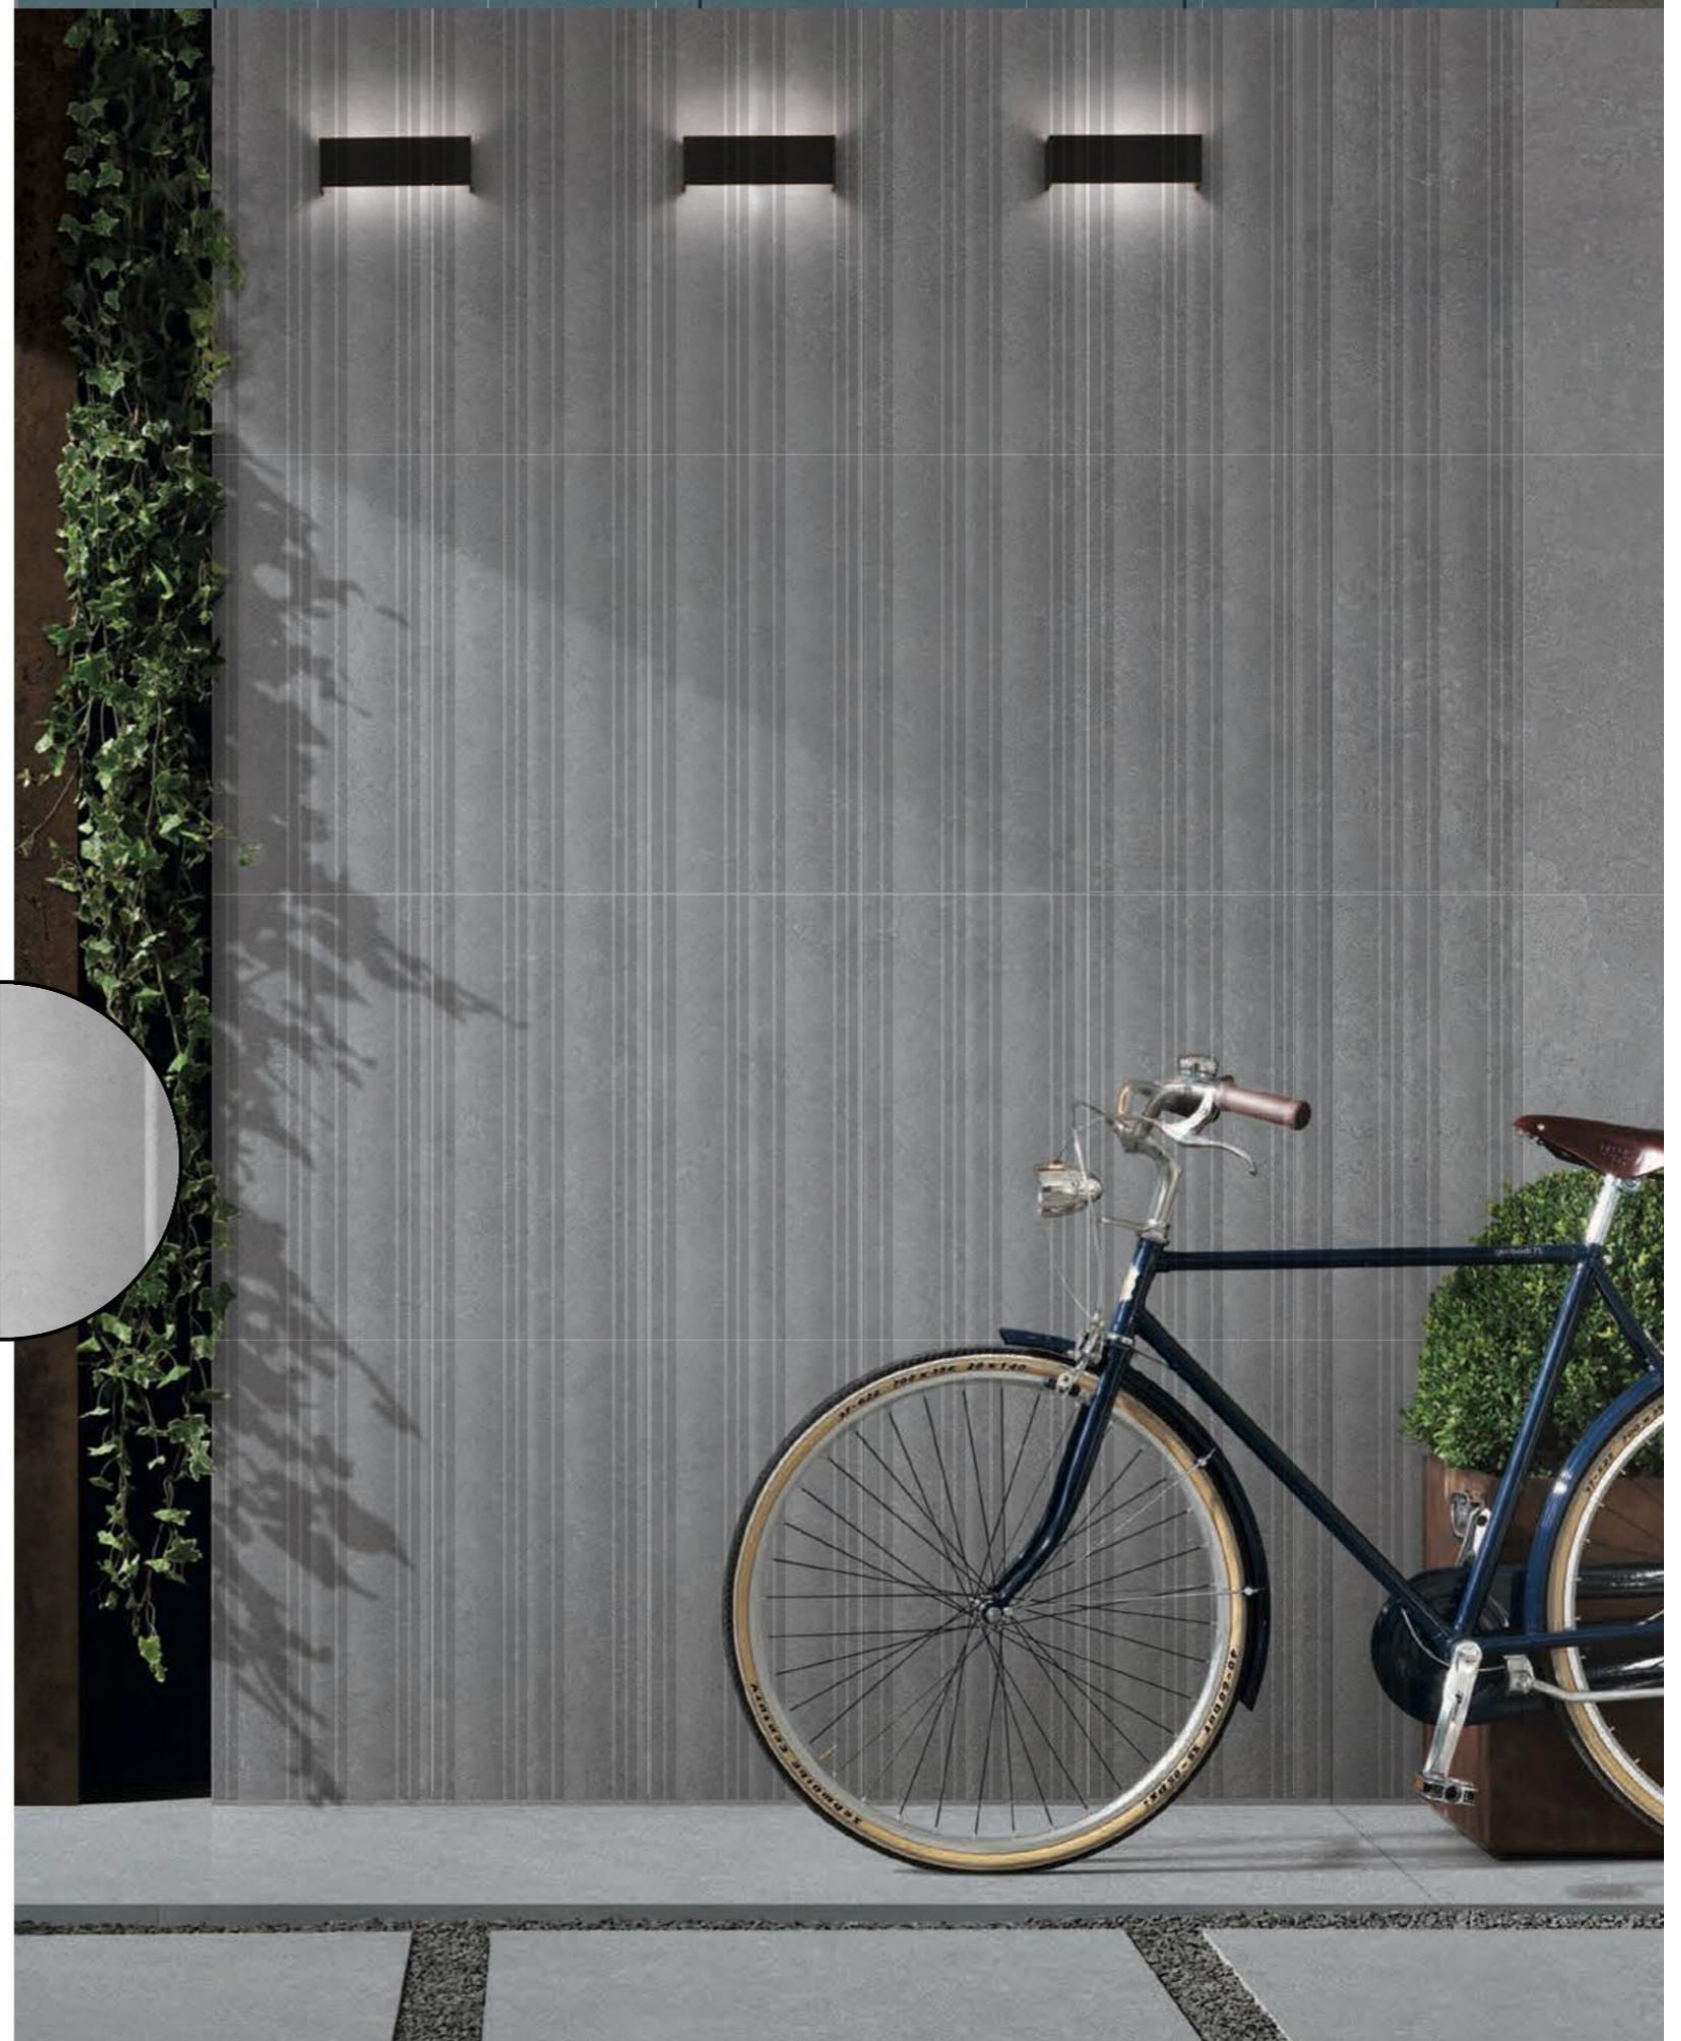

VIENNA

30x60mm / 12"x24"
MATT SERIES / PANCH
Color: Light Grey / Dark GREY

VIENNA

VIENNA Cream

30x60mm / 12"x24"

MATT SERIES / PANCH

Color: Light Grey / Dark GREY

VIENNA