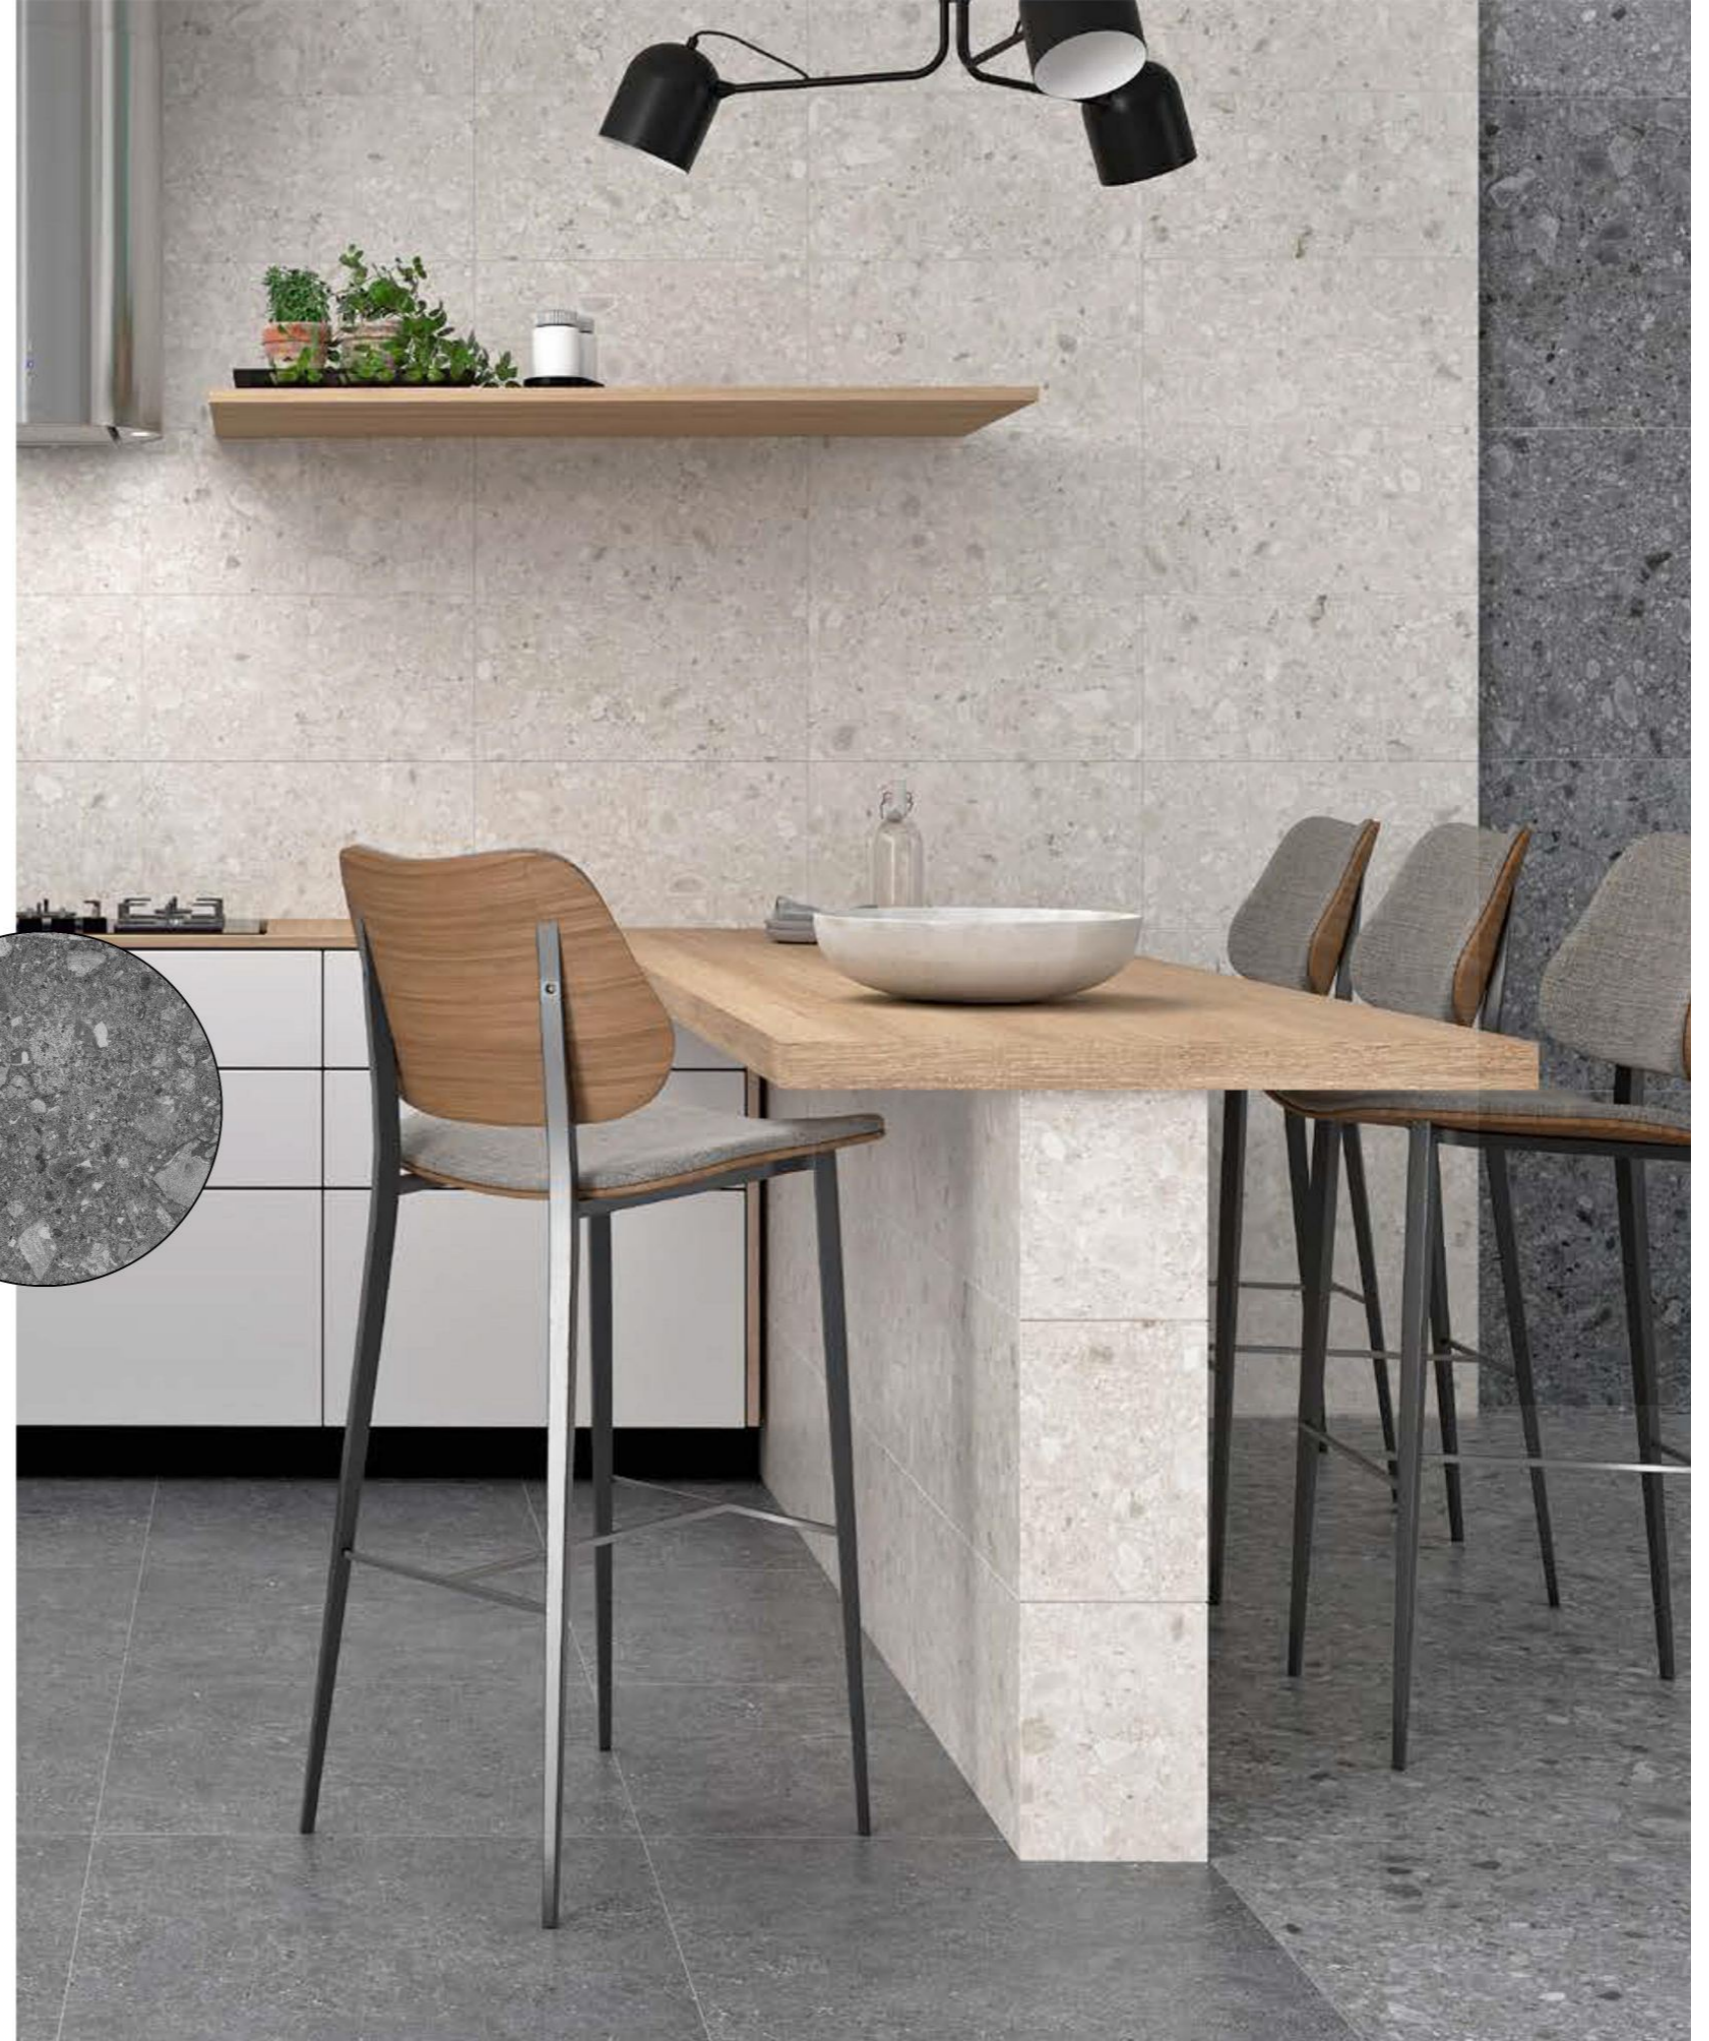

MOSAIC

30x60 / 12"x24"

MATT SERIES

Color: Light grey / Dark grey