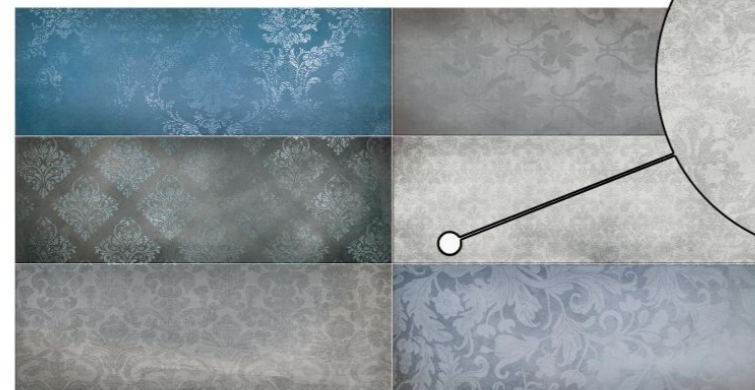

LINO

30x60 / 12"x24"

GLASS SERIES

Color: Light grey / Blue

Dark grey