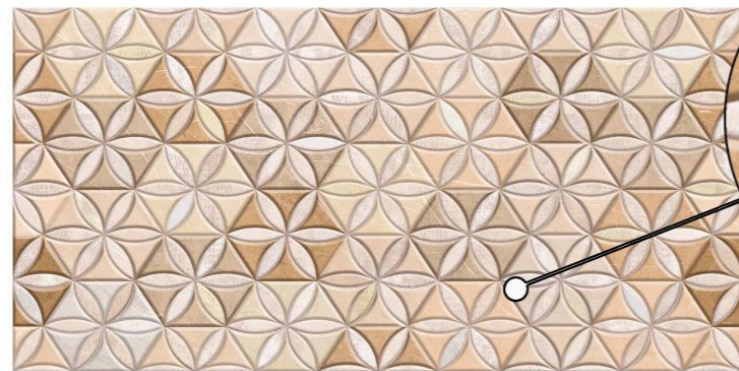

ALMORA

30x60mm / 12"x24"

GLOOSY SERIES

Color: Light Beige / Dark Beige

DECOR