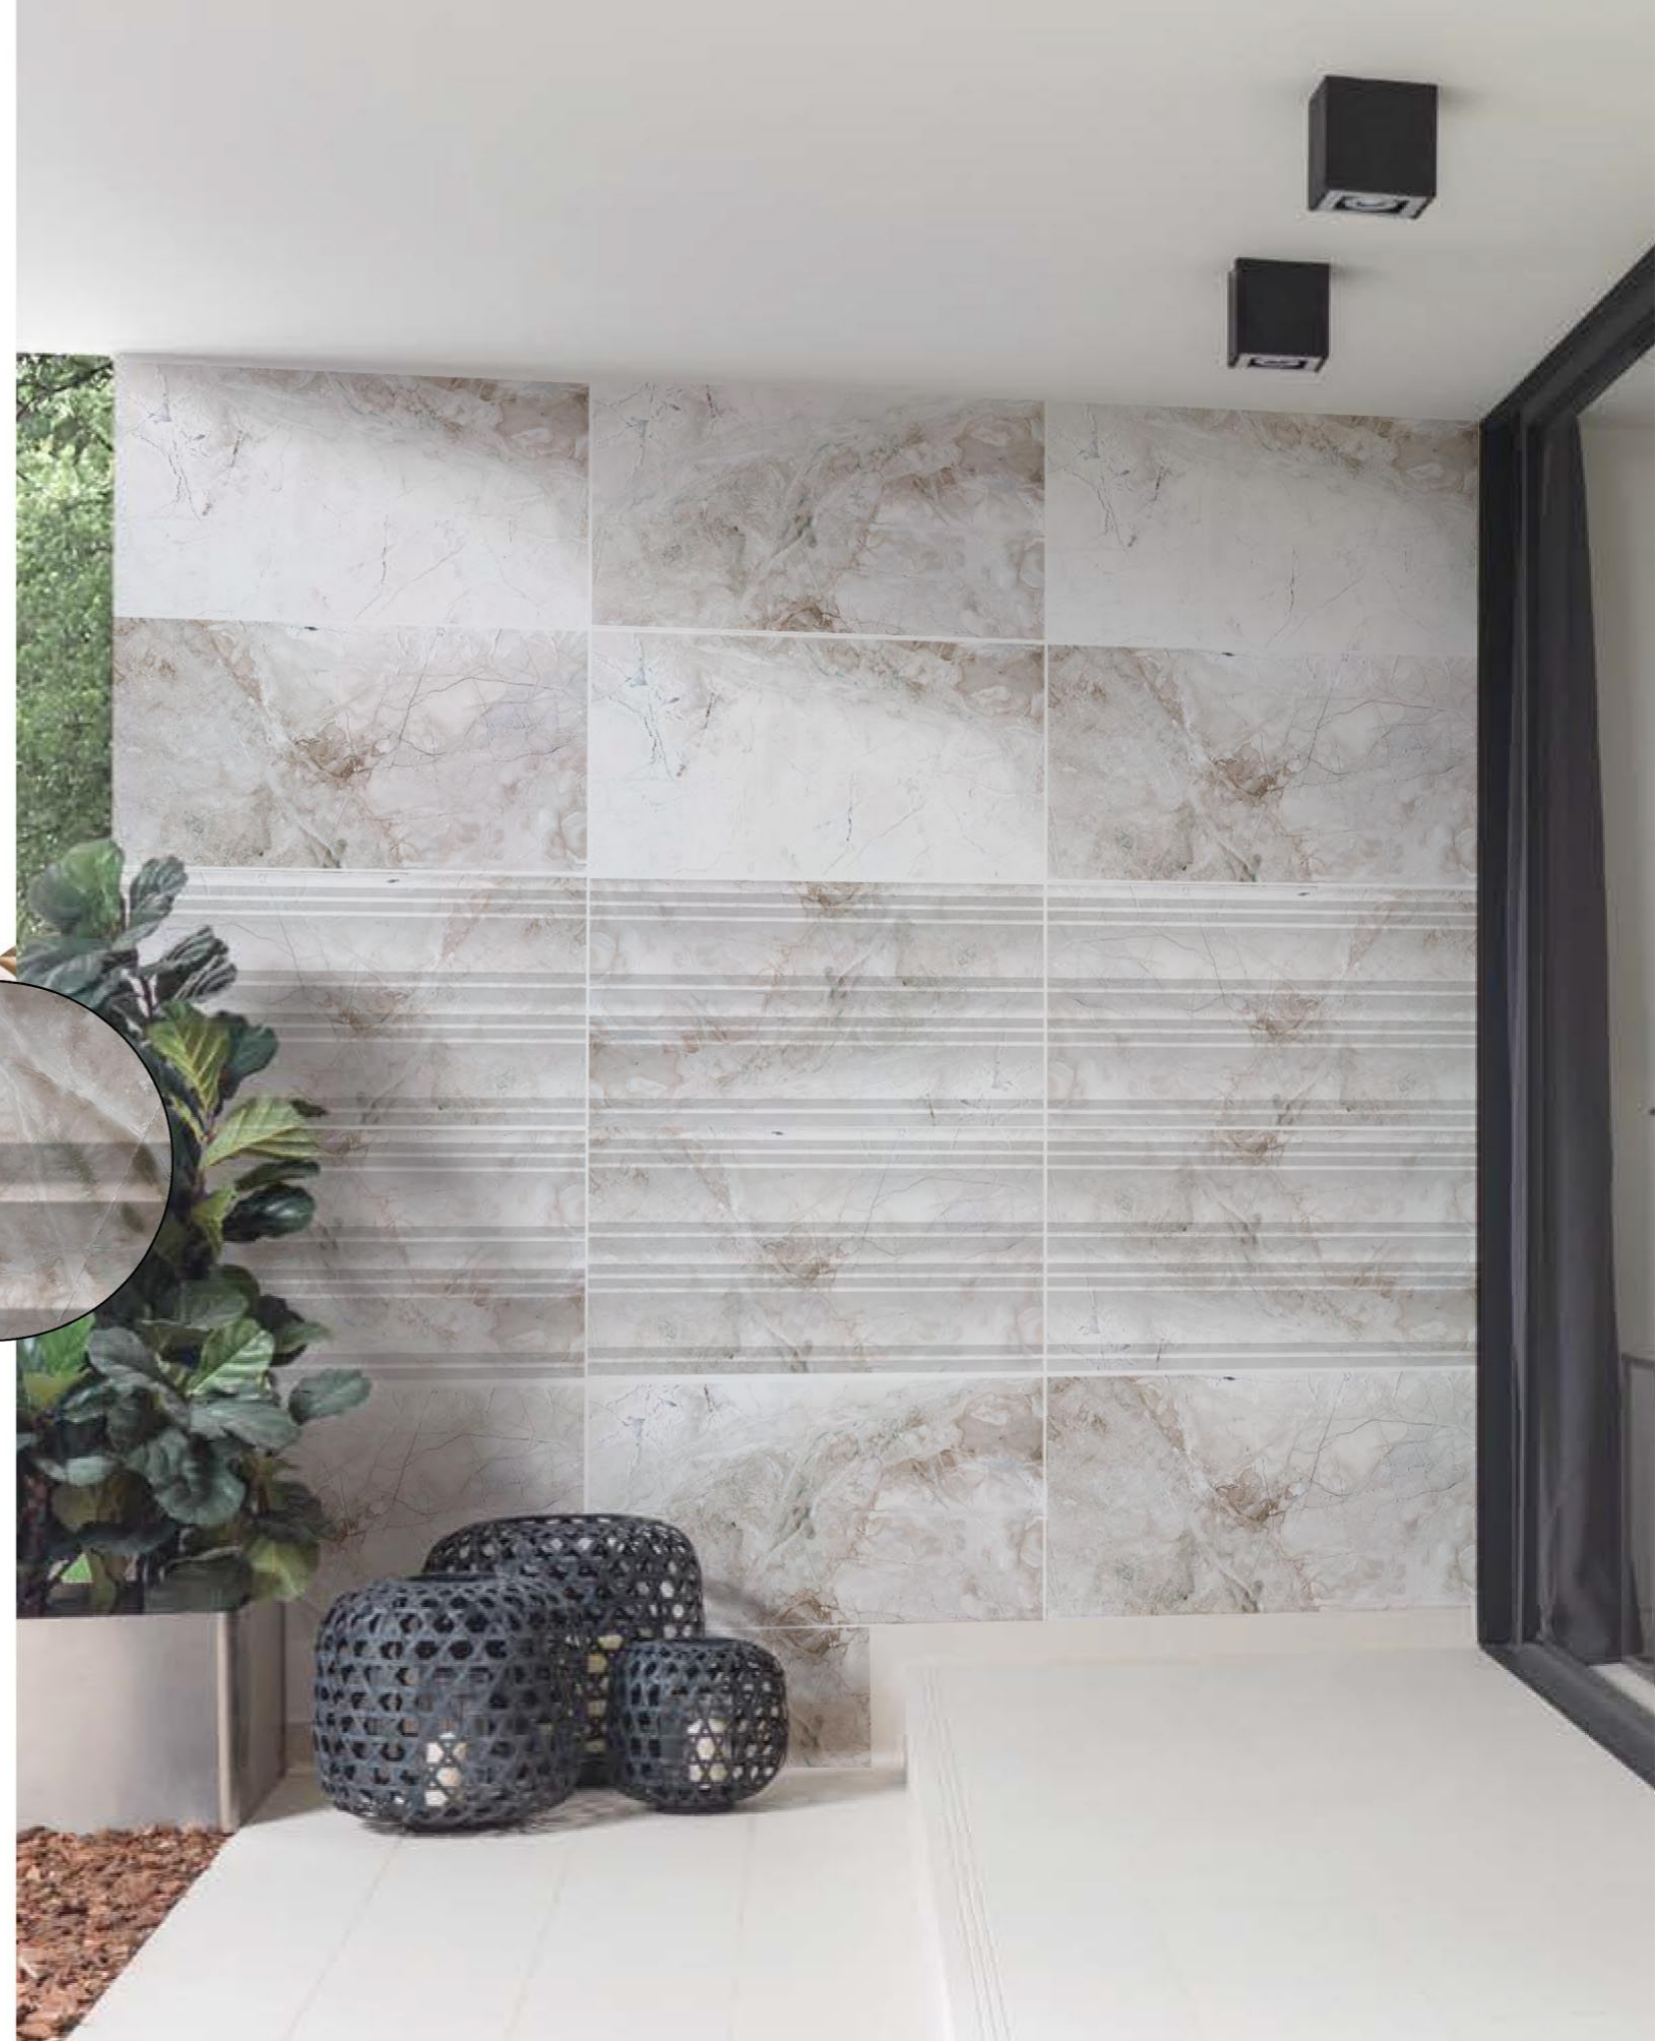

VIENNA

30x60mm / 12"x24"
MATT SERIES / PANCH
Color: Light Grey / Dark GREY

VIENNA

VIENNA Cream

30x60mm / 12"x24"

MATT SERIES / PANCH

Color: Light Grey / Dark GREY

VIENNA