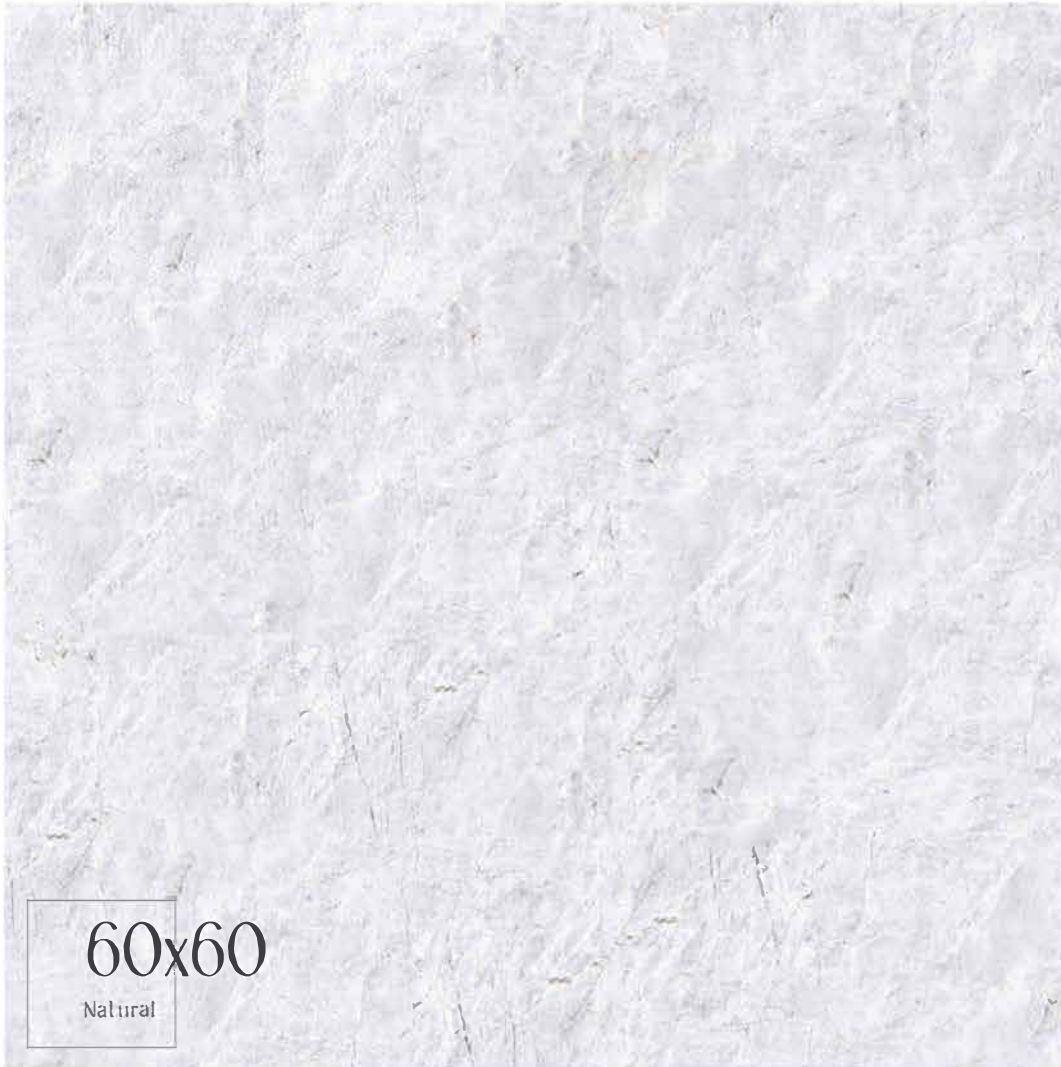

# CAMILO collection

60x60

Natural

VENIC  
60x60 cm

WHITE BODY + RECTIFIED + MATT  
60x60 cm / 24"x24" 2 Faces

Stone / Pietras