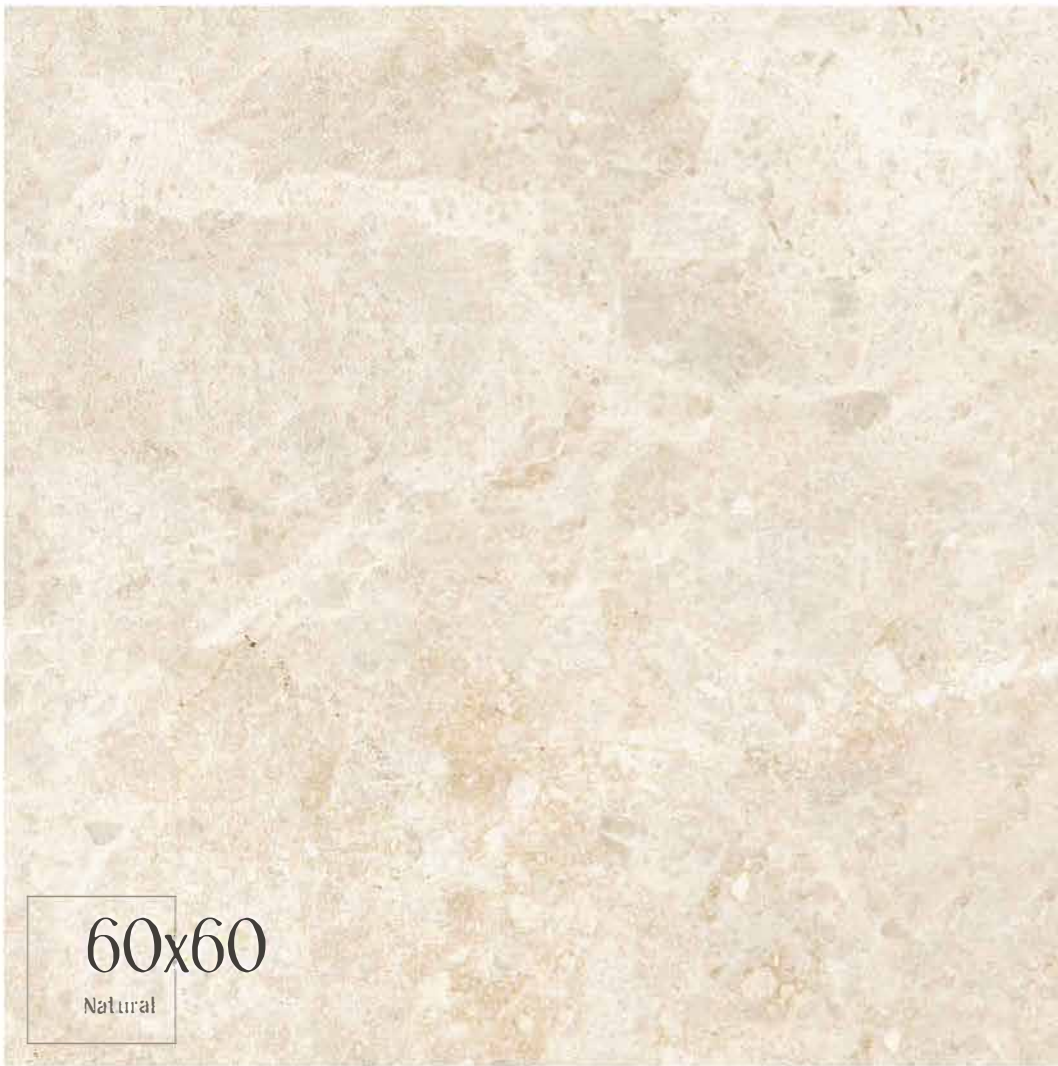

WHITE BODY + RECTIFIED + MATT
60x60 cm / 24"x24" 2 Faces

Stone / Piedras

BALI collection