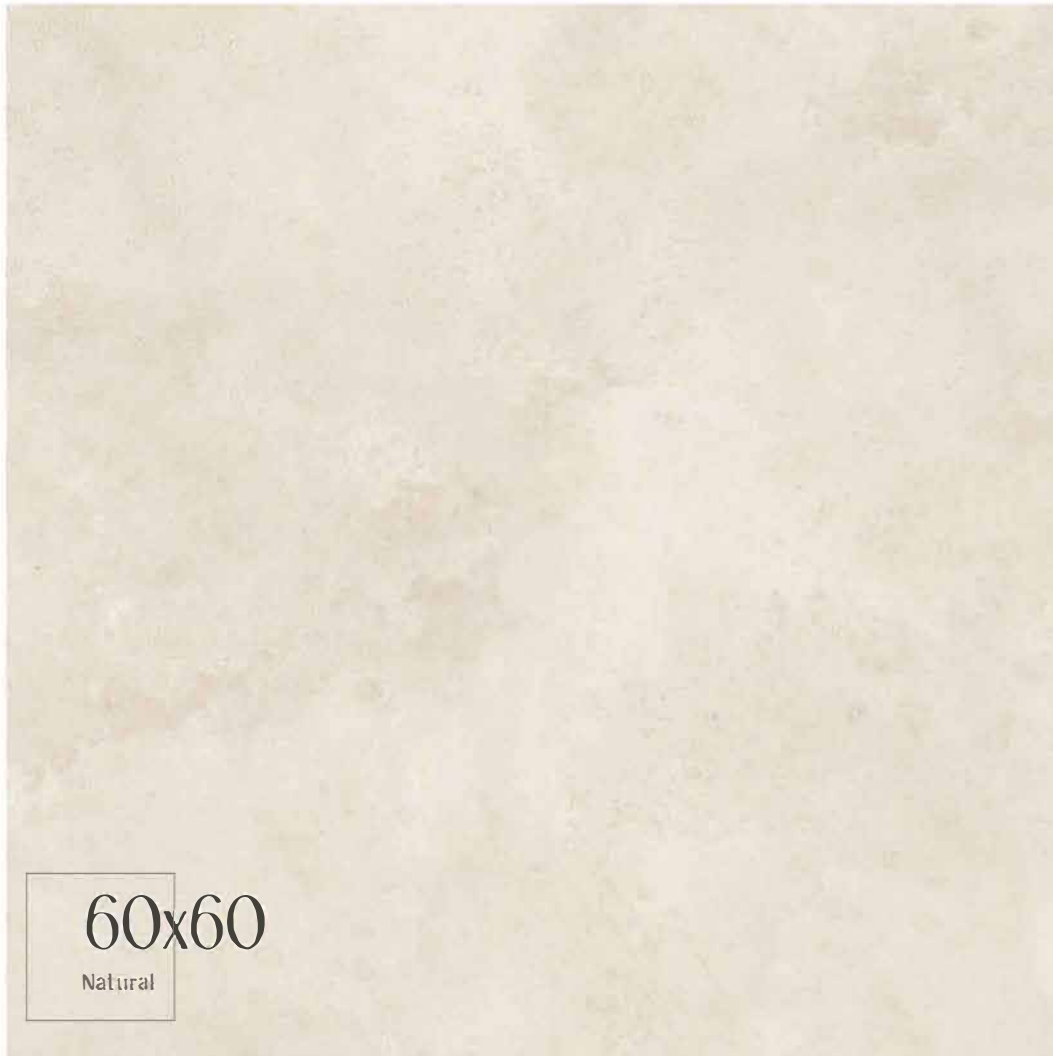

WHITE BODY + RECTIFIED + MATT
60x60 cm / 24"x24" 2 Faces

Stone / Piedras

ELLA collection

60x60

Natural