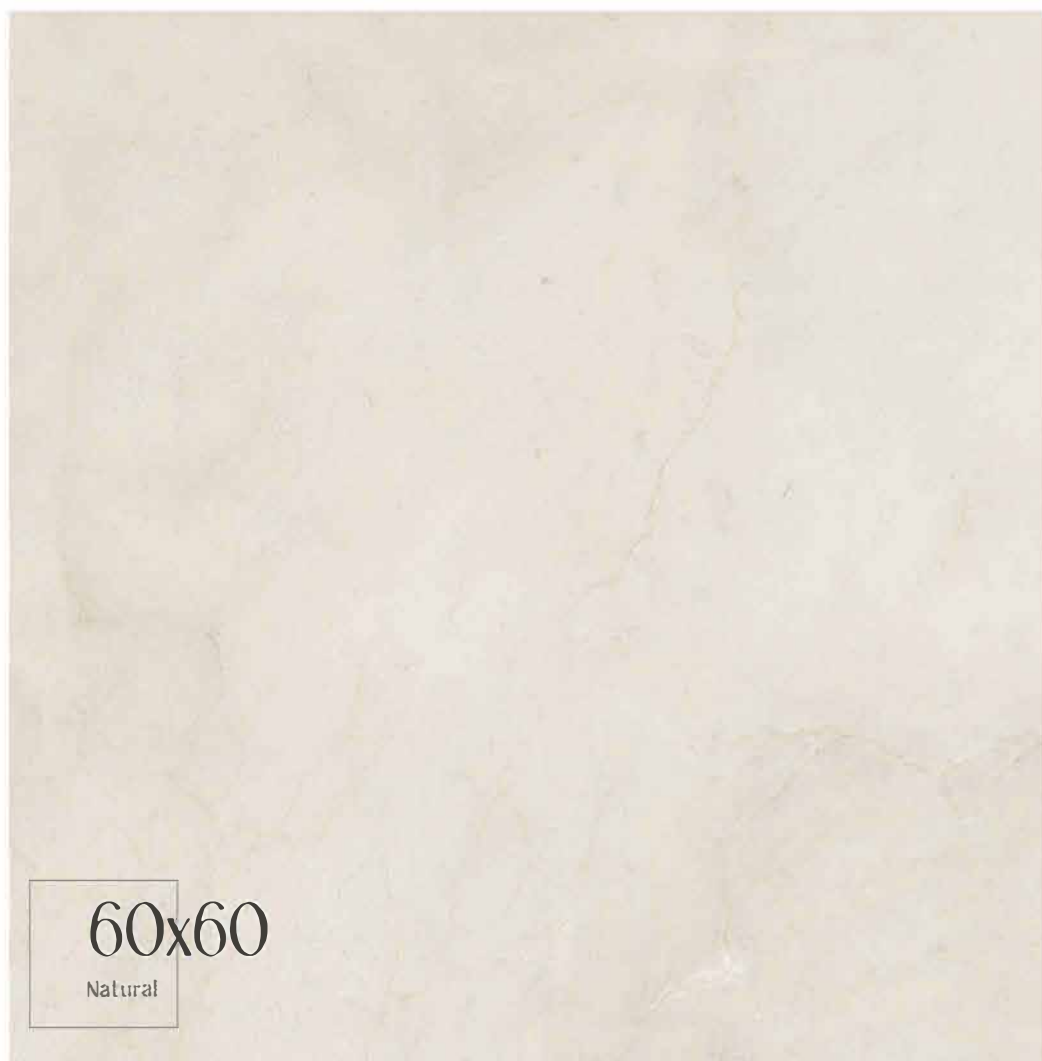

WHITE BODY + RECTIFIED + MATT
60x60 cm / 24"x24" 2 Faces

Stone / Piedras

NILO collection

60x60

Natural