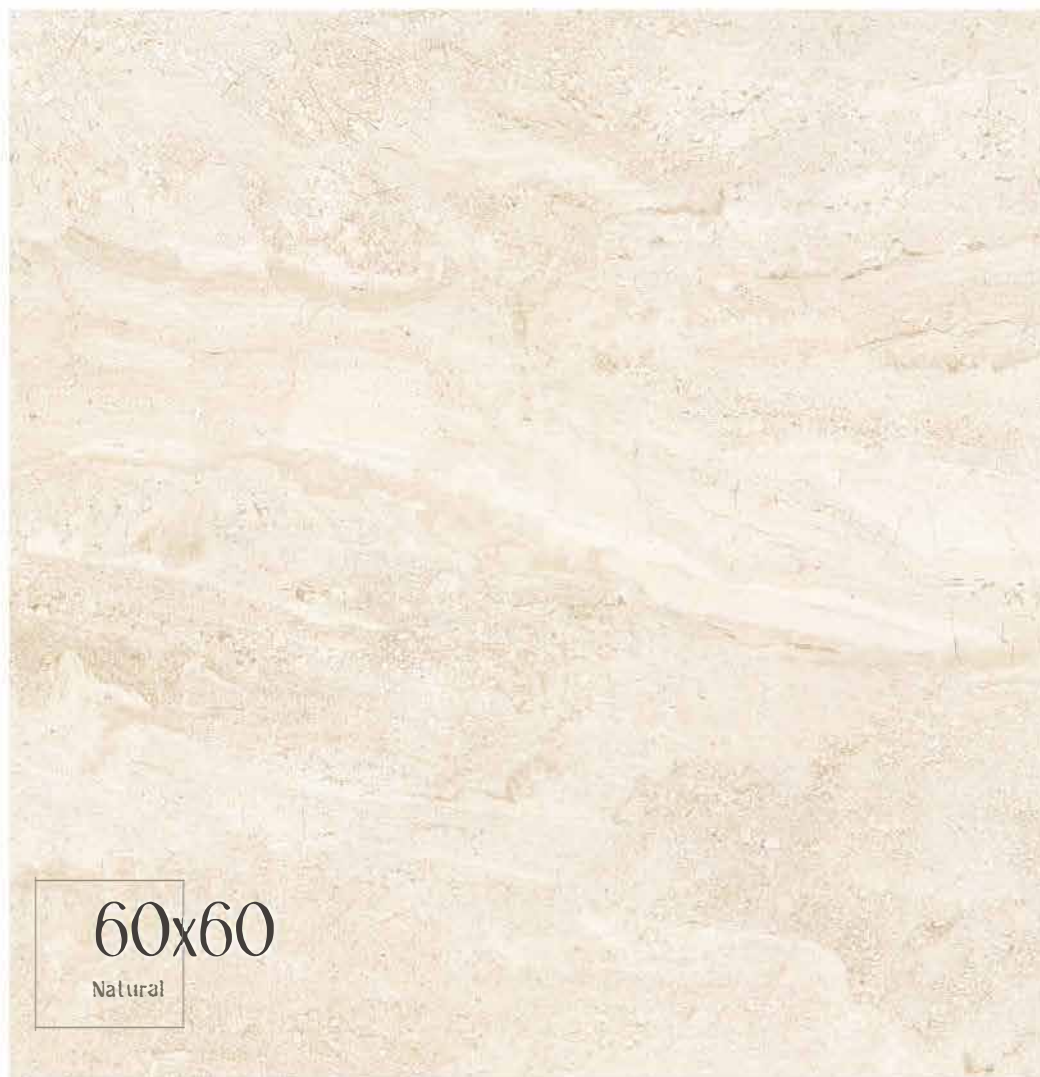

WHITE BODY + RECTIFIED + MATT
60x60 cm / 24"x24" 2 Faces

Stone / Piedras

NEVA collection