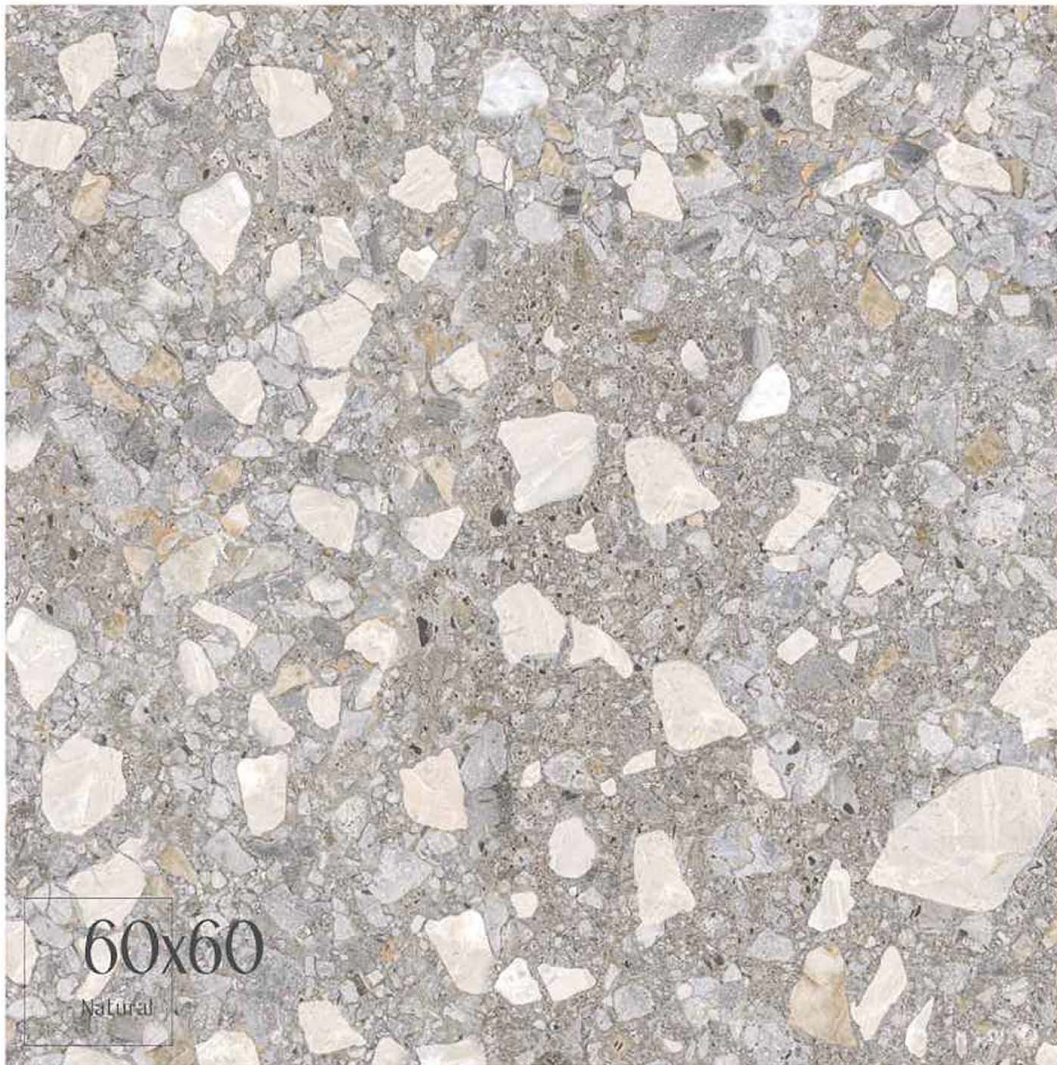

TEZARO

WHITE BODY + RECTIFIED + MATT
60x60 cm / 24"x24" 2 Faces

Stone / Pietre

TEZARO collection