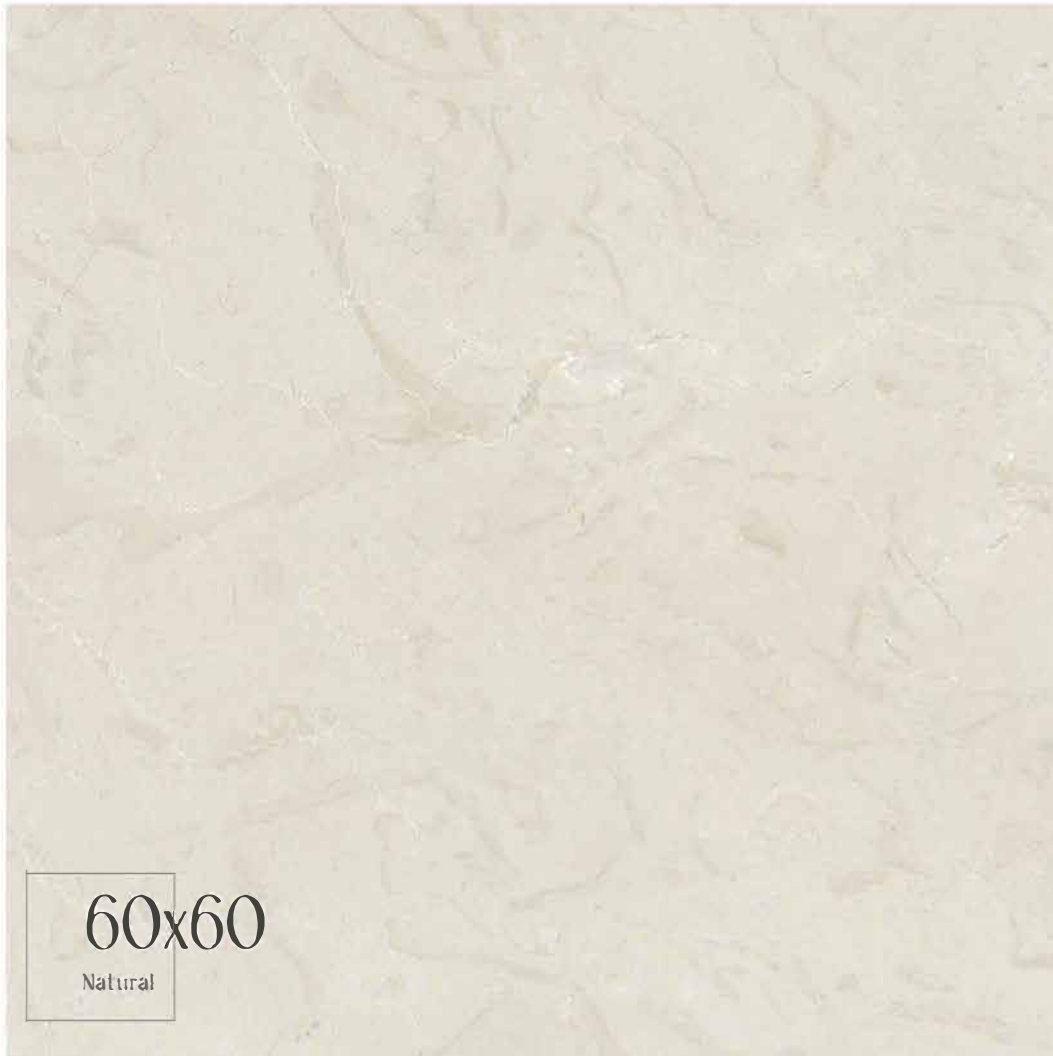

# ZEUS collection

60x60

Natural

WHITE BODY + RECTIFIED + MATT  
60x60 cm / 24"x24" 2 Faces

Stone / Pietras