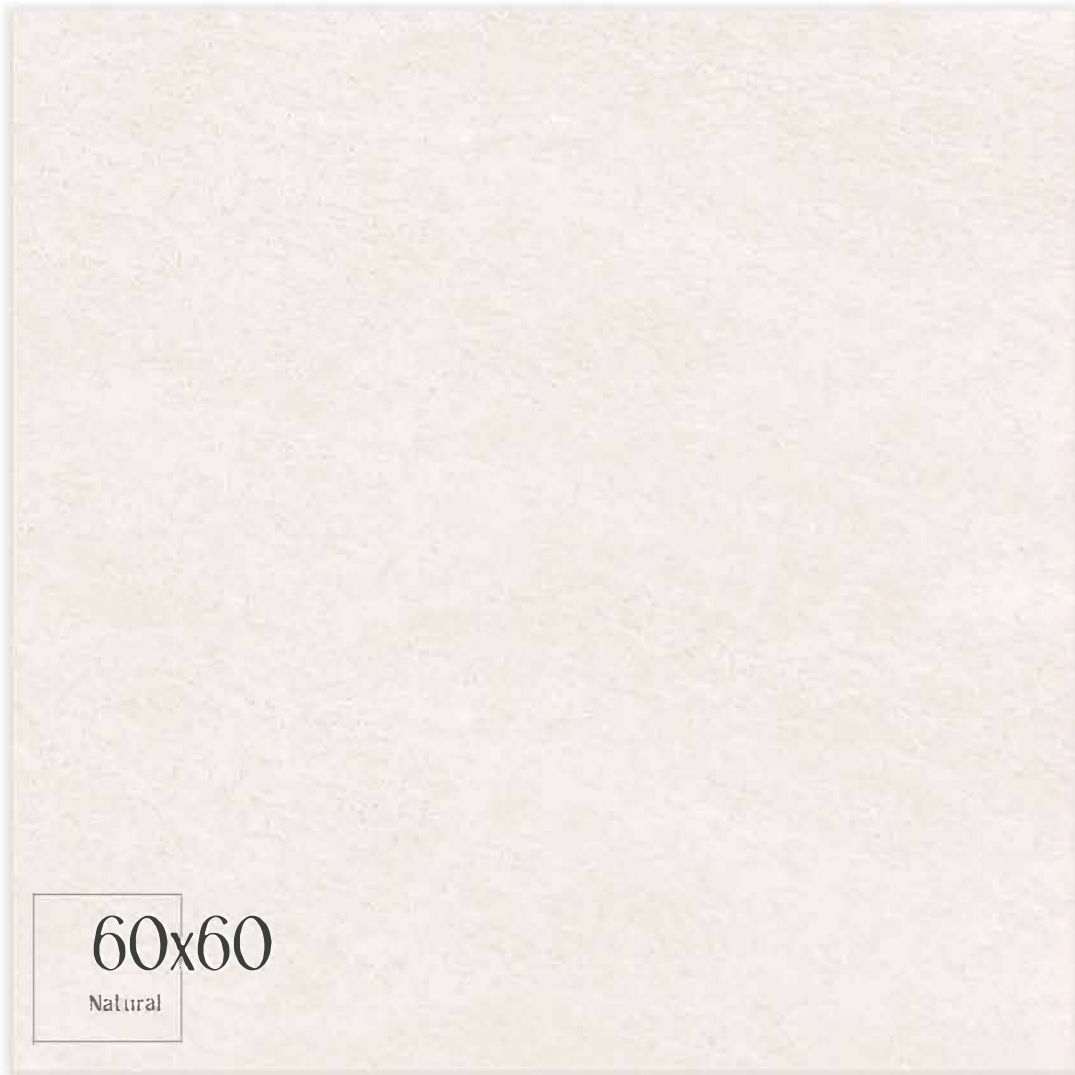

LUCIANO
60x60 cm

WHITE BODY + RECTIFIED + MATT
60x60 cm / 24"x24" 2 Faces

Stone / Piedras

LUCIANO Collection

60x60

Natural