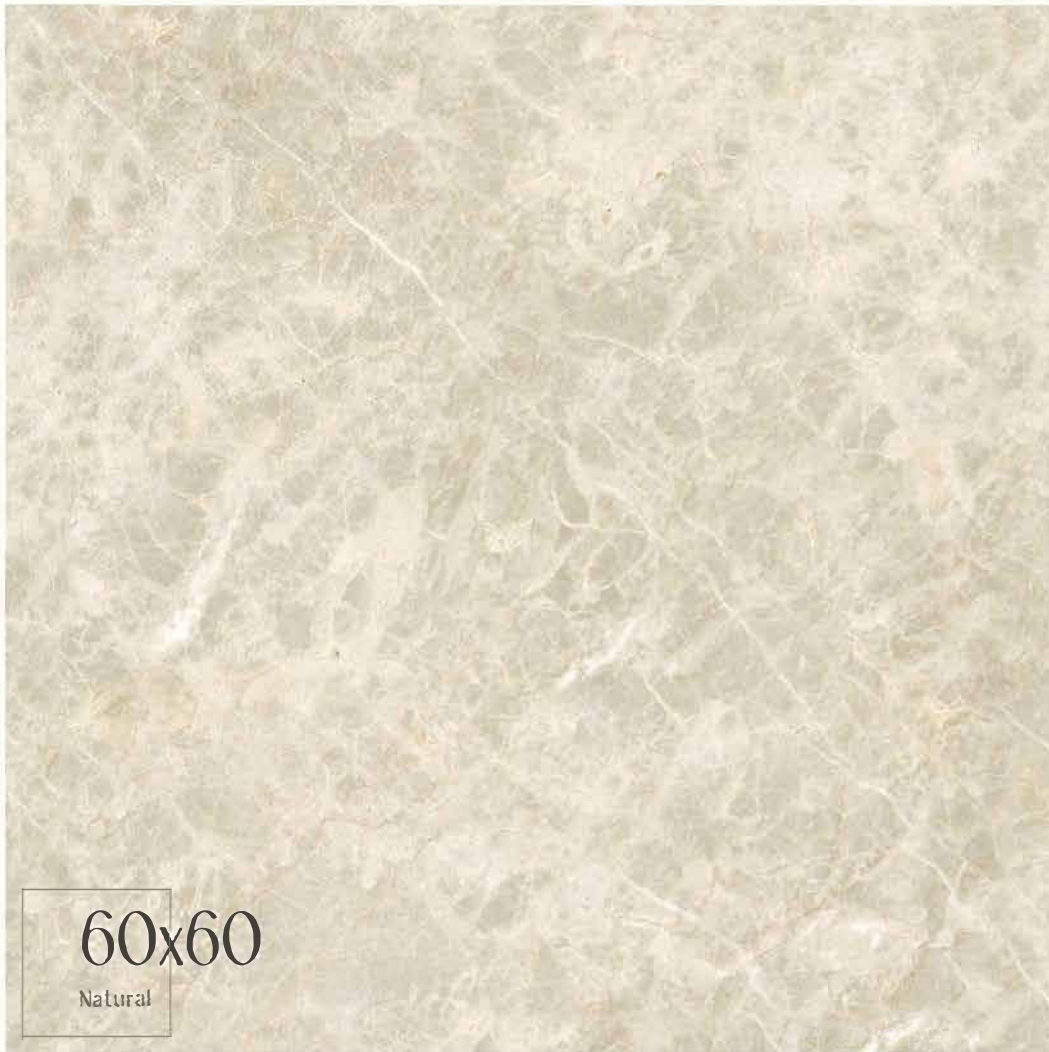

LEASTONE
PERFECT SLAB

WHITE BODY + RECTIFIED + MATT
60x60 cm / 24"x24" 2 Faces

Stone / Piedras

LEASTONE collection

60x60

Natural