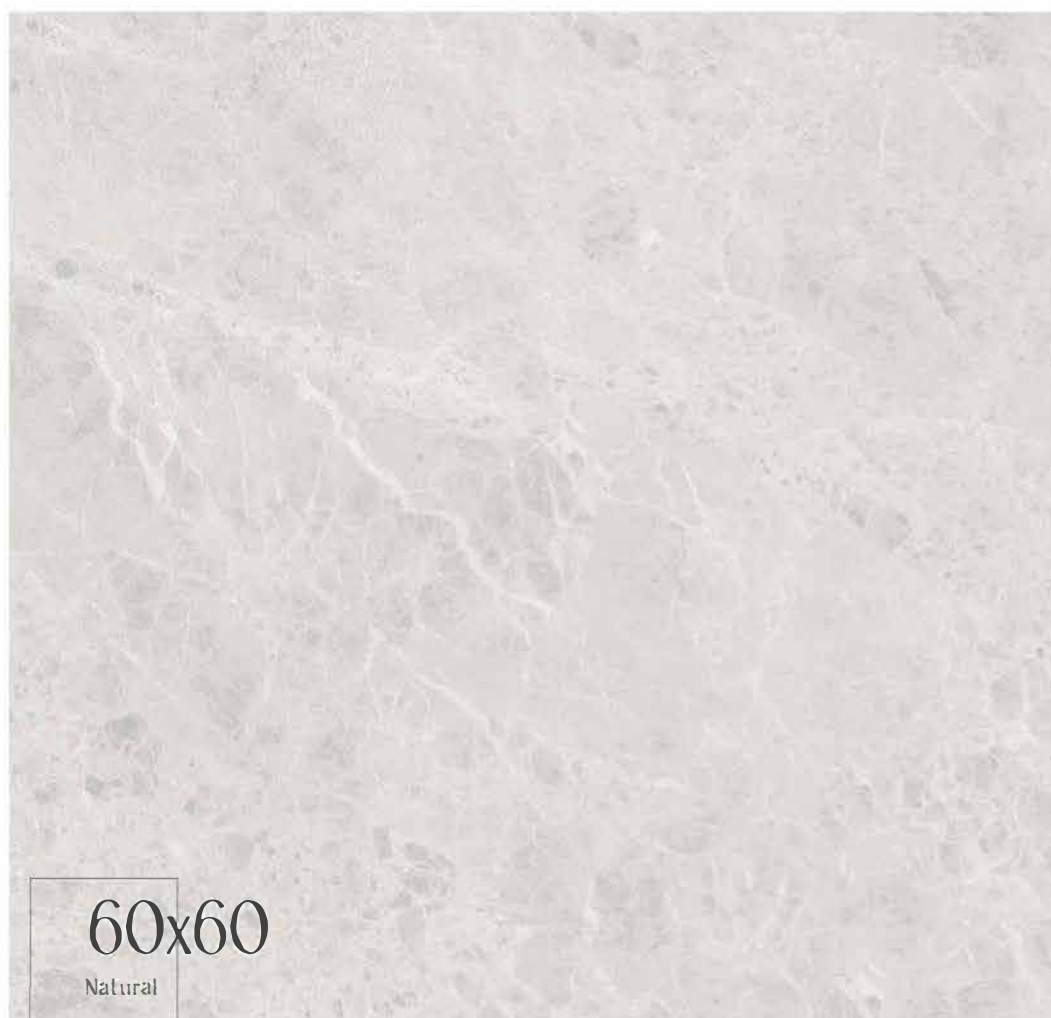

WHITE BODY + RECTIFIED + MATT
60x60 cm / 24"x24" 2 Faces

Stone / Piedras

MARON collection

60x60

Natural