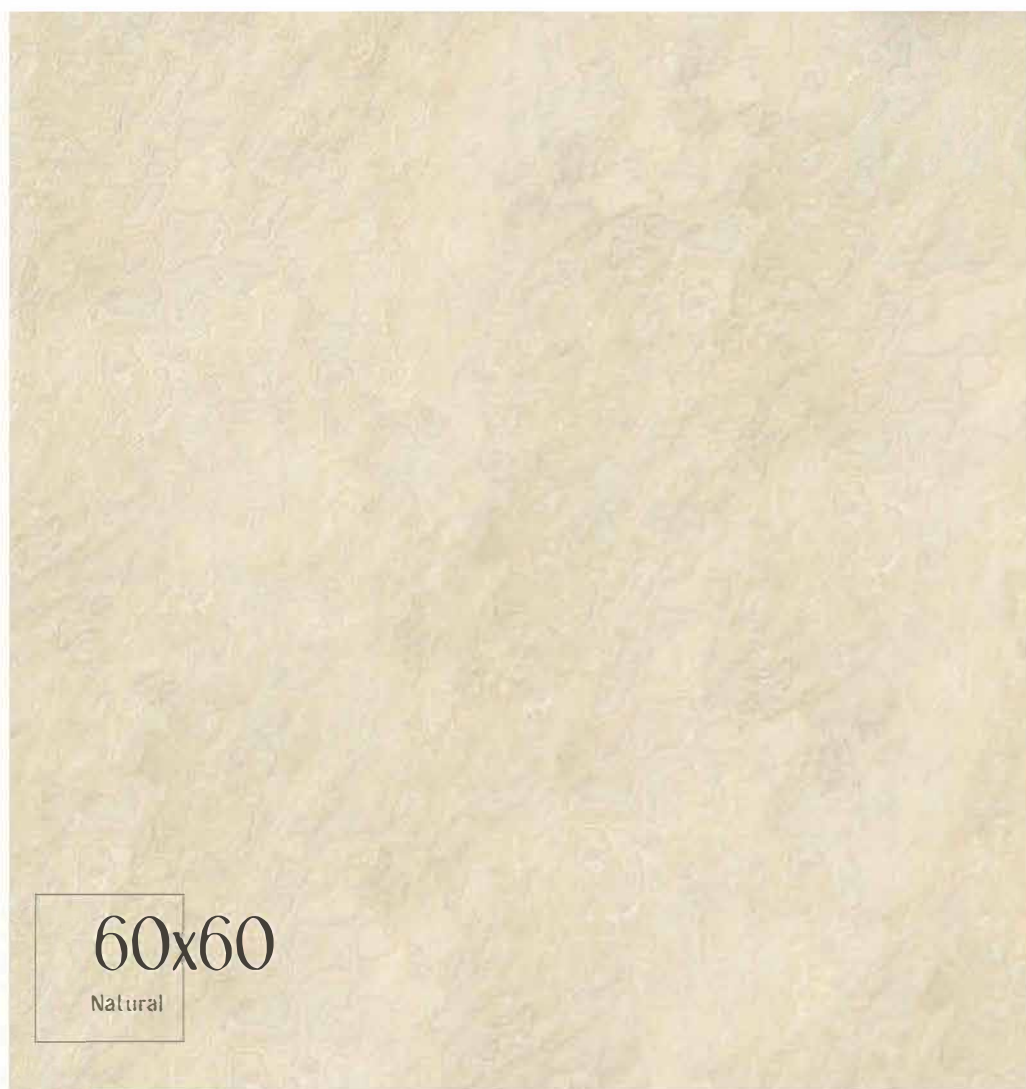

WHITE BODY + RECTIFIED + MATT
60x60 cm / 24"x24" 2 Faces

Stone / Piedras

ILIMA collection