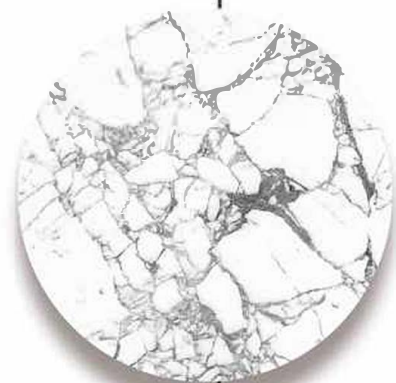

WHITE BODY + RECTIFIED + MATT
60x60 cm / 24"x24" 2 Faces

Stone / Pietras

CALI collection