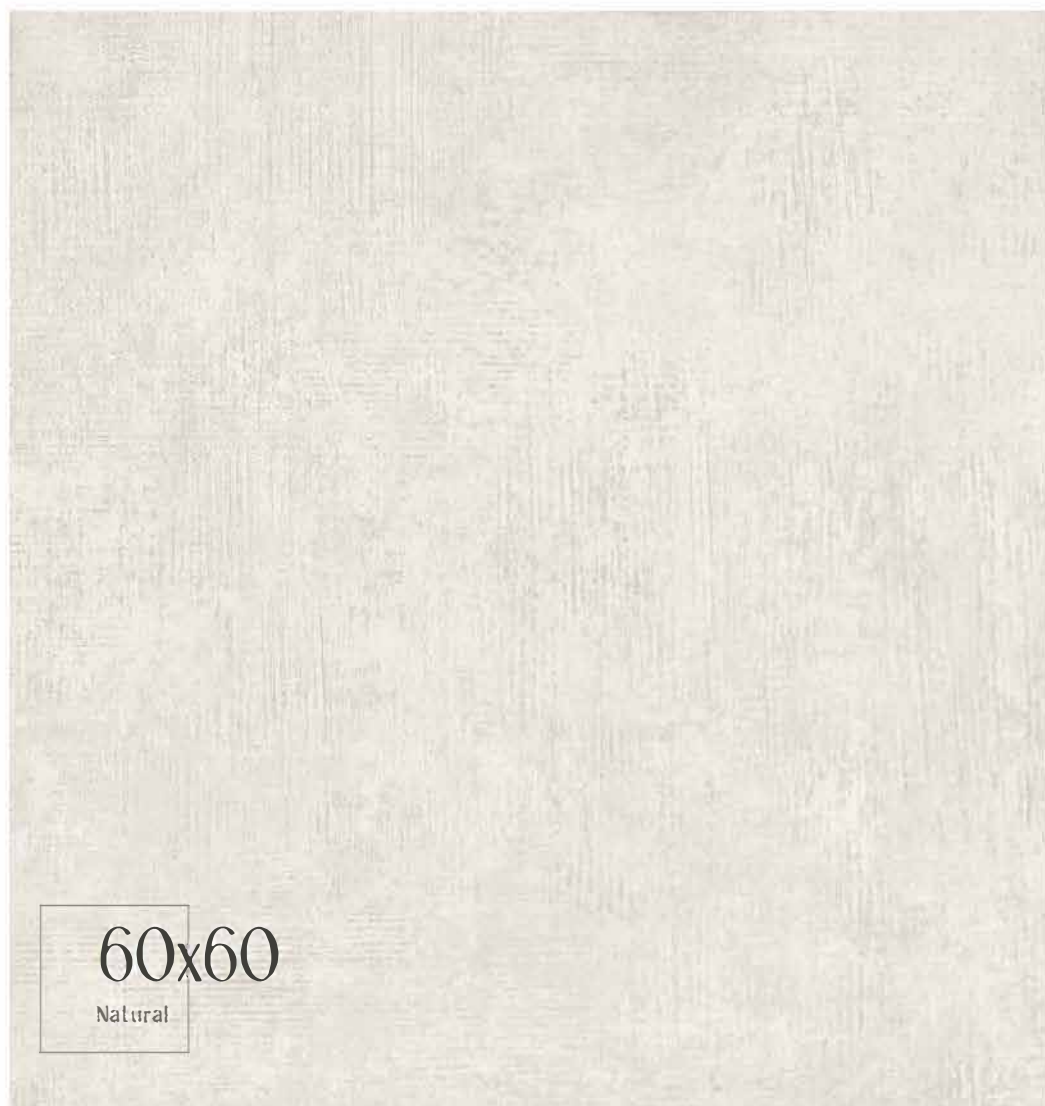

WHITE BODY + RECTIFIED + MATT
60x60 cm / 24"x24" 2 Faces

Stone / Piedras

DIMO collection

60x60

Natural