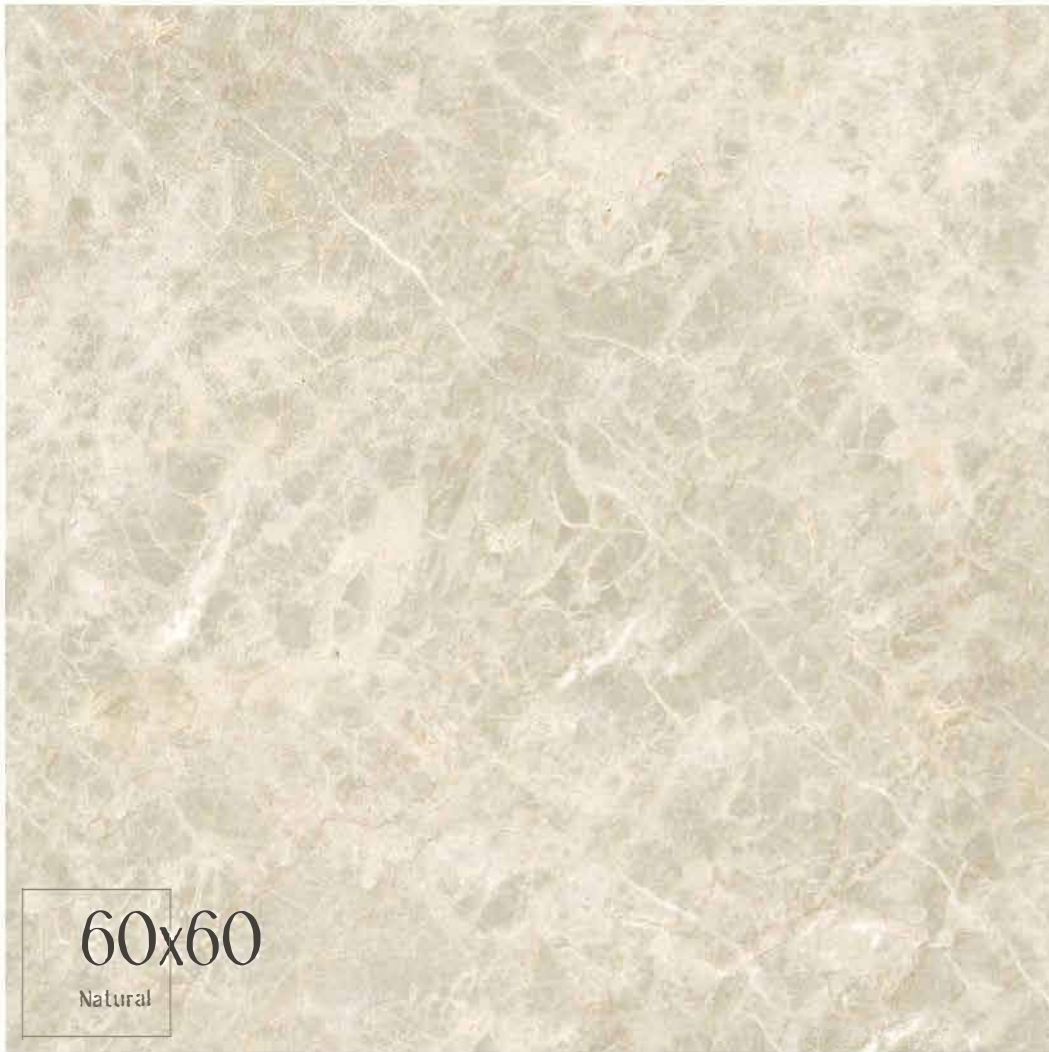

LEASTONE
PERFECT SLAB

WHITE BODY + RECTIFIED + MATT
60x60 cm / 24"x24" 2 Faces

Stone / Pietras

LEASTONE collection

60x60

Natural