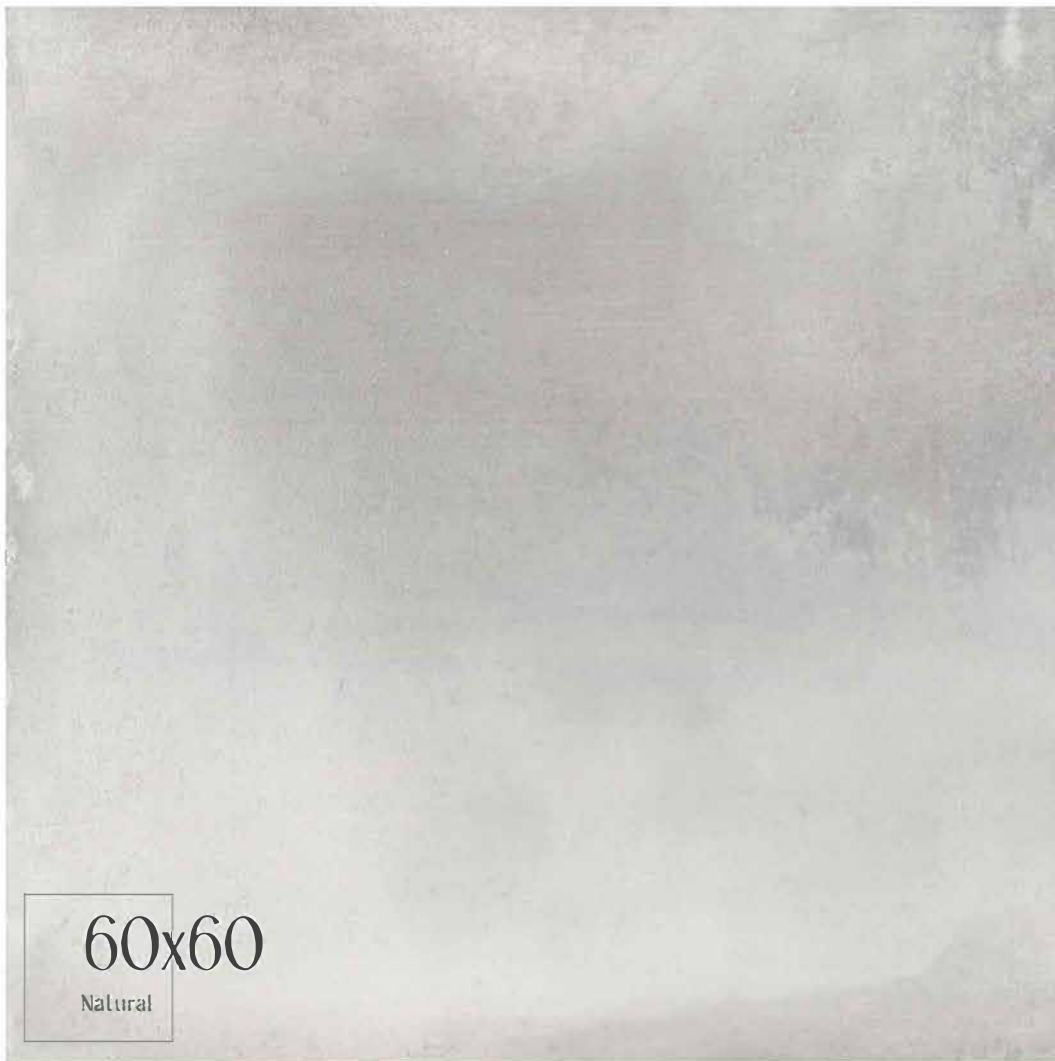

CELESTINO
PEREGO & GOTTSCHE LOWE

WHITE BODY + RECTIFIED + MATT
60x60 cm / 24"x24" 3 Faces

Stone / Pietras

PARMA collection

60x60

Natural