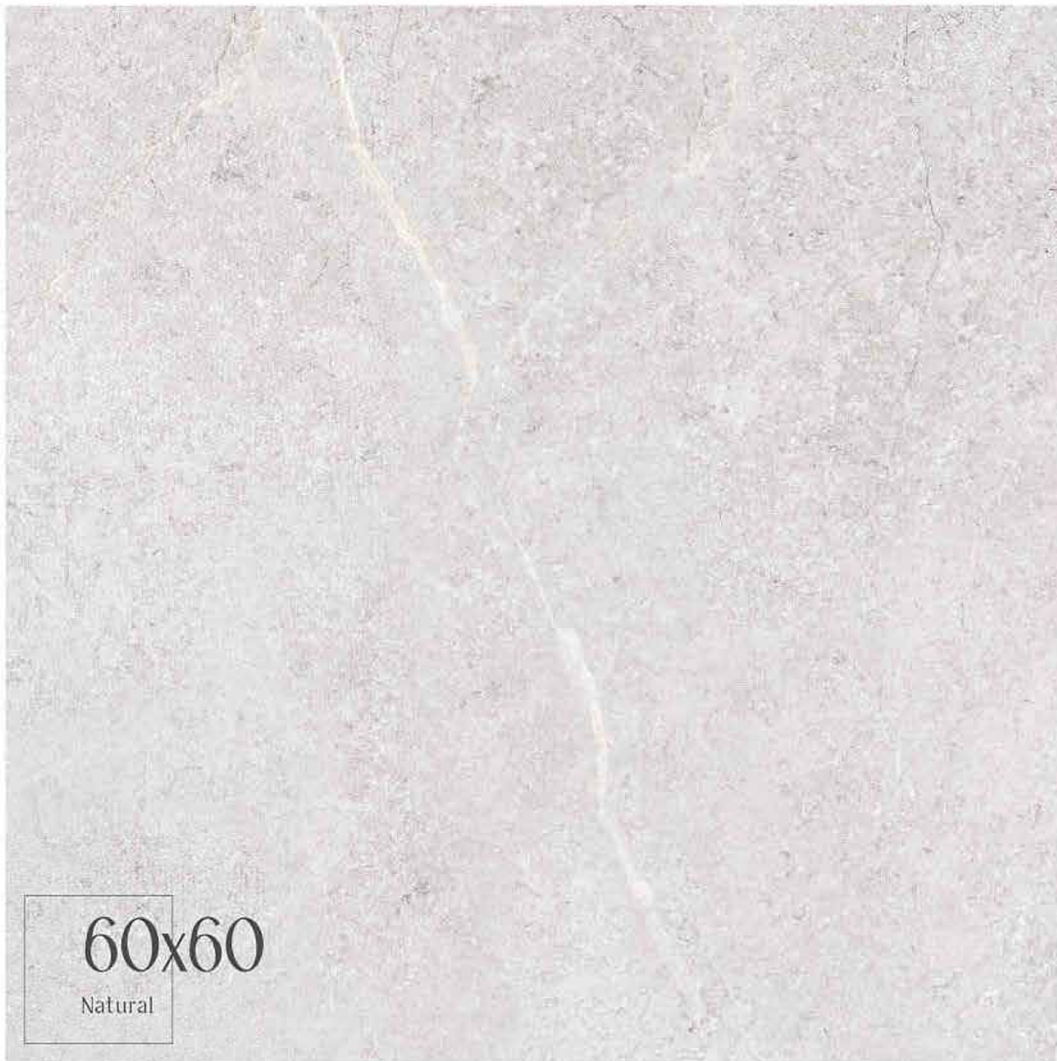

YAMANO
Porcelain Tiles

WHITE BODY + RECTIFIED + MATT
60x60 cm / 24"x24" 2 Faces

Stone / Pines

YAMAN collection

60x60

Natural