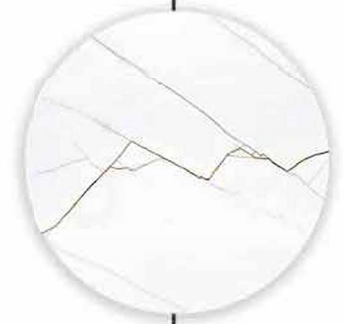

WHITE BODY + RECTIFIED + MATT
60x60 cm / 24"x24" 2 Faces

Stone / Piedras

MITRAS

Collection