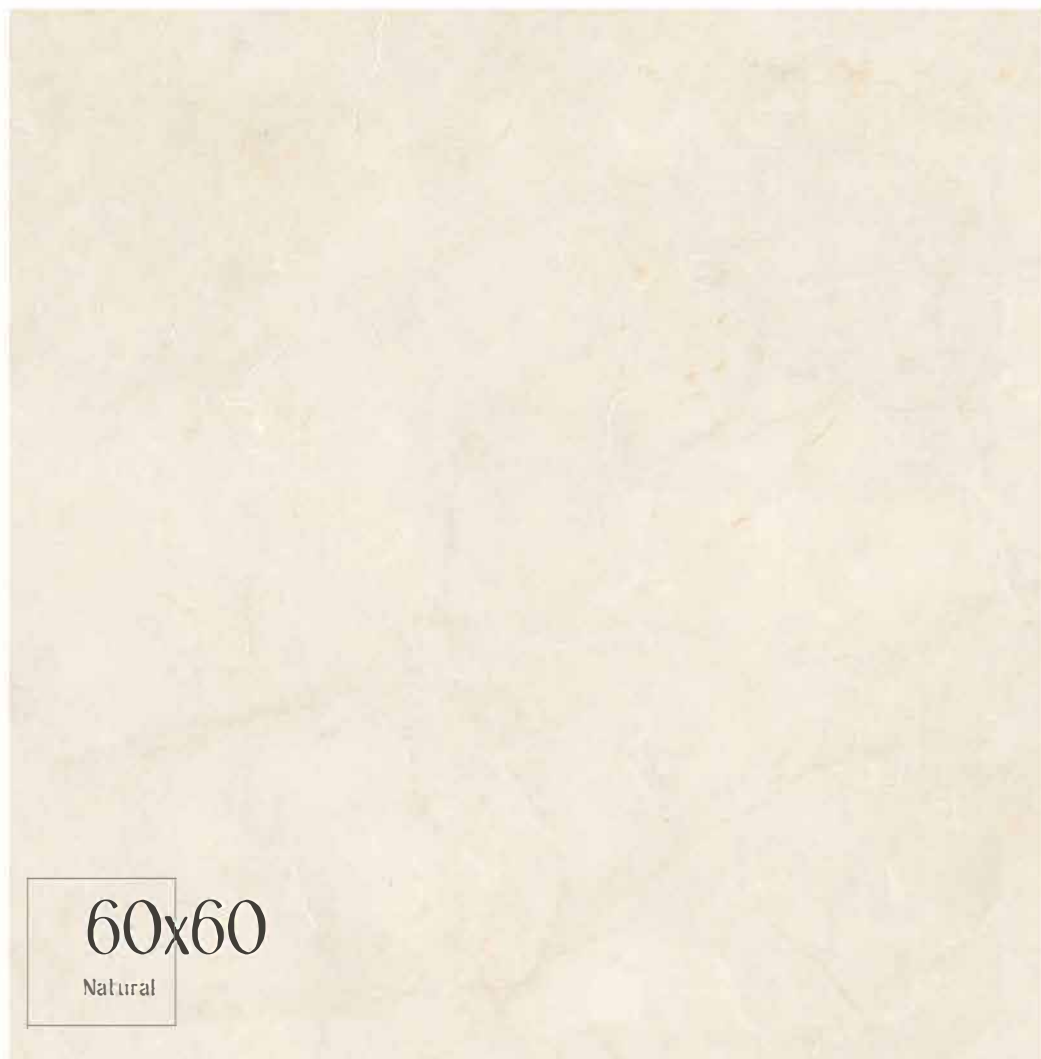

WHITE BODY + RECTIFIED + MATT
60x60 cm / 24"x24" 2 Faces

Stone / Piedras

TIMA collection

60x60

Natural