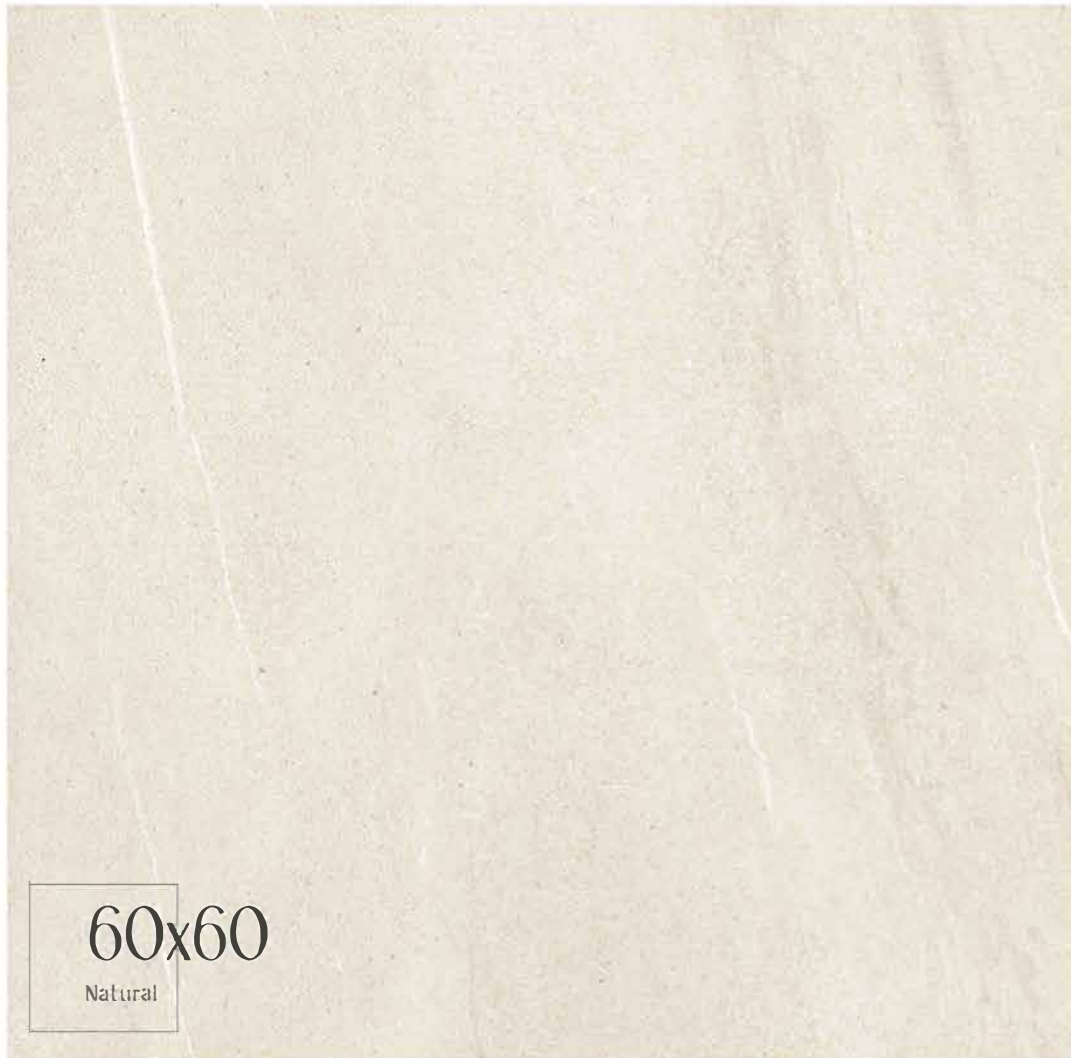

L&L
L&L

WHITE BODY + RECTIFIED + MATT
60x60 cm / 24"x24" 2 Faces

Stone / Piedras

CIMON collection

60x60

Natural