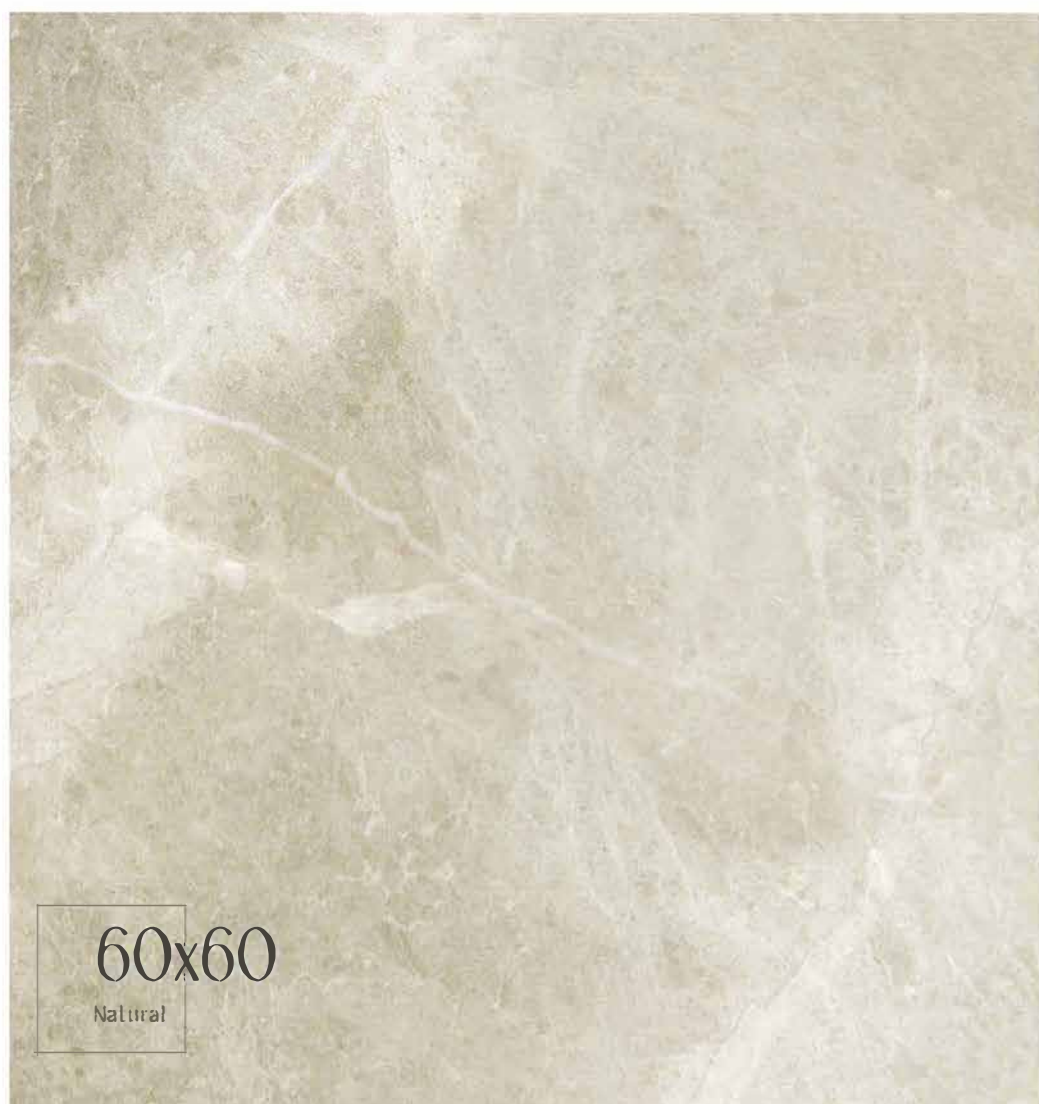

WHITE BODY + RECTIFIED + MATT
60x60 cm / 24"x24" 2 Faces

Stone / Pietras

TAM collection