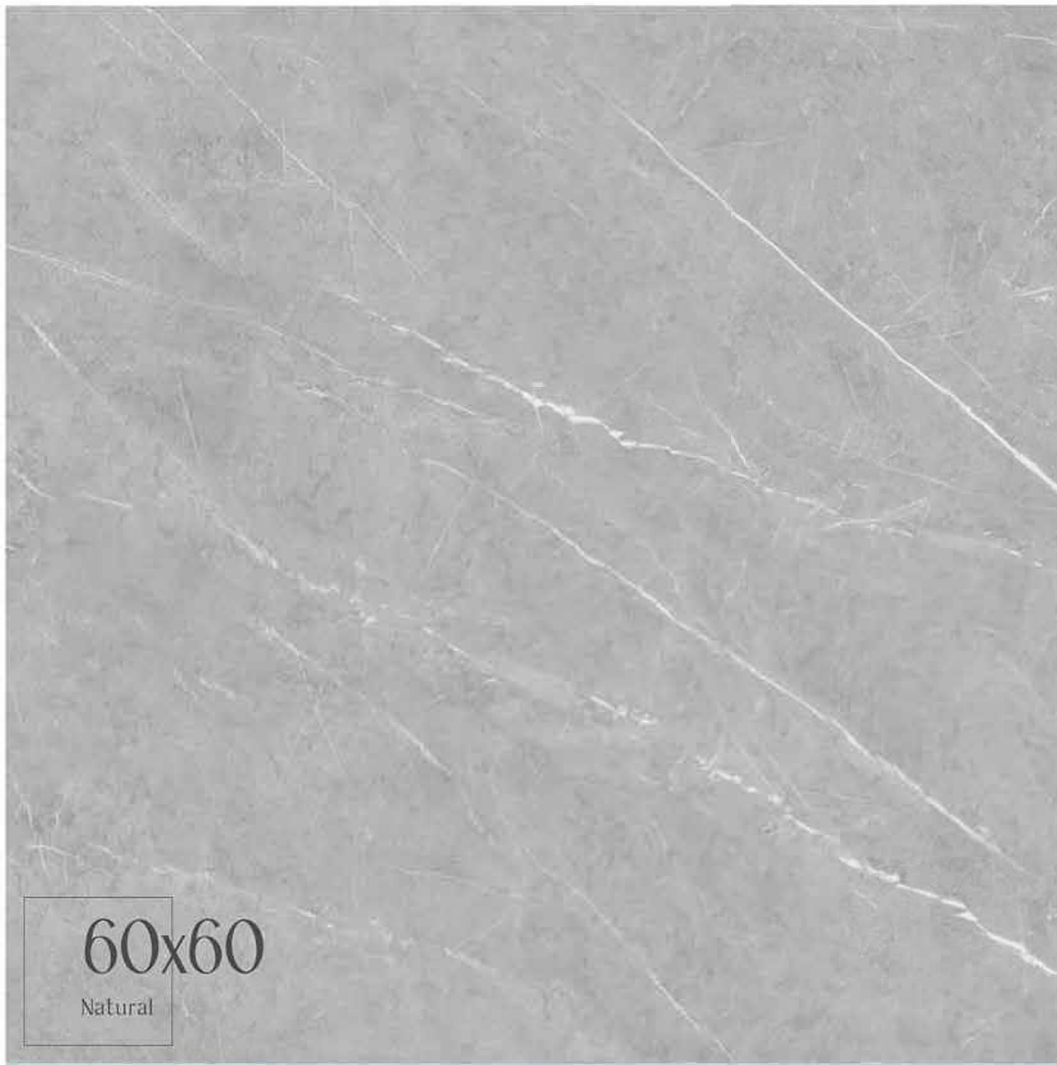

LOWE'S
Ceramics

WHITE BODY + RECTIFIED + MATT
60x60 cm / 24"x24" 2 Faces

Stone / Piedras

PULOS

collection