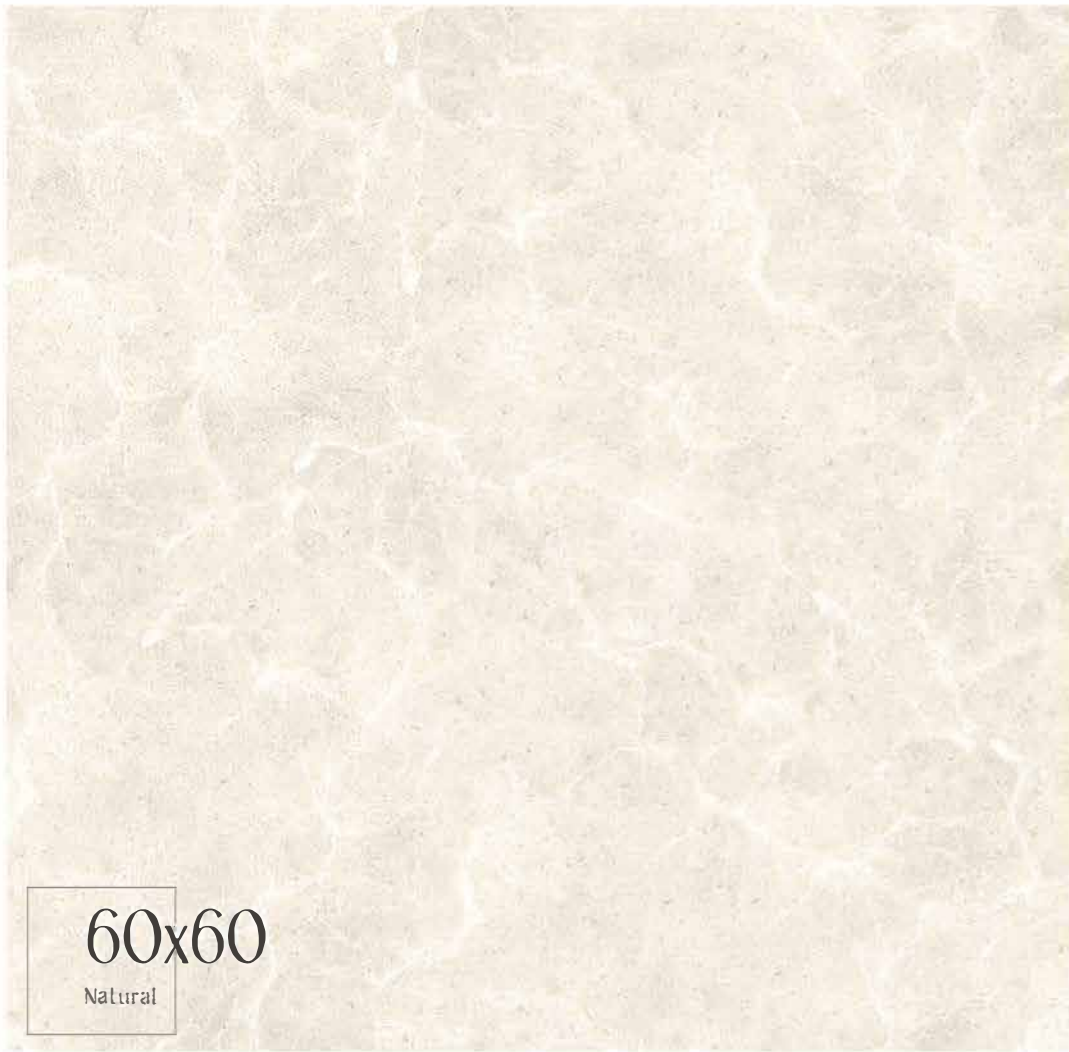

CELESTINO
PERFECT SLIP

WHITE BODY + RECTIFIED + MATT
60x60 cm / 24"x24" 2 Faces

Stone / Piedras

SAMA collection

60x60

Natural