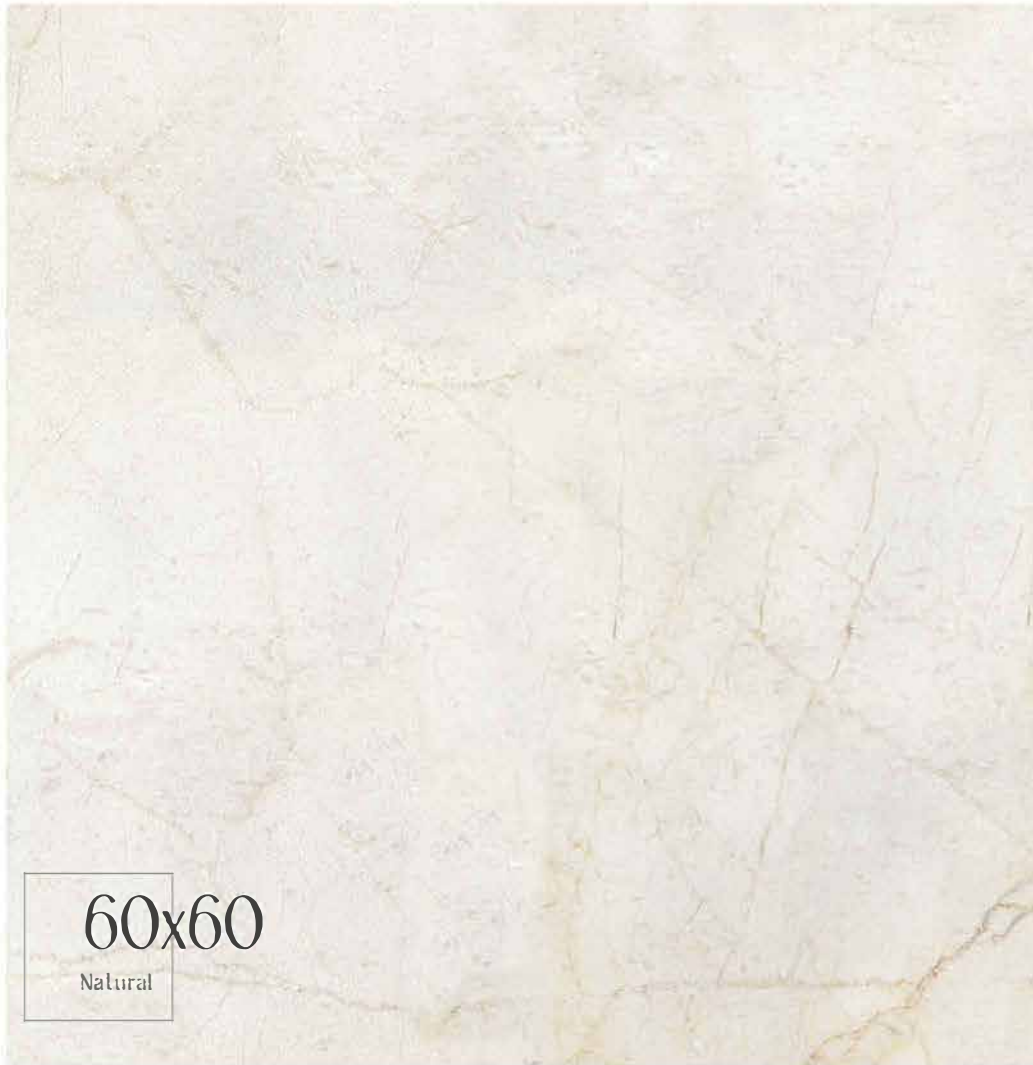

WHITE BODY + RECTIFIED + MATT
60x60 cm / 24"x24" 2 Faces

Stone / Pietras

LILAN collection

60x60

Natural