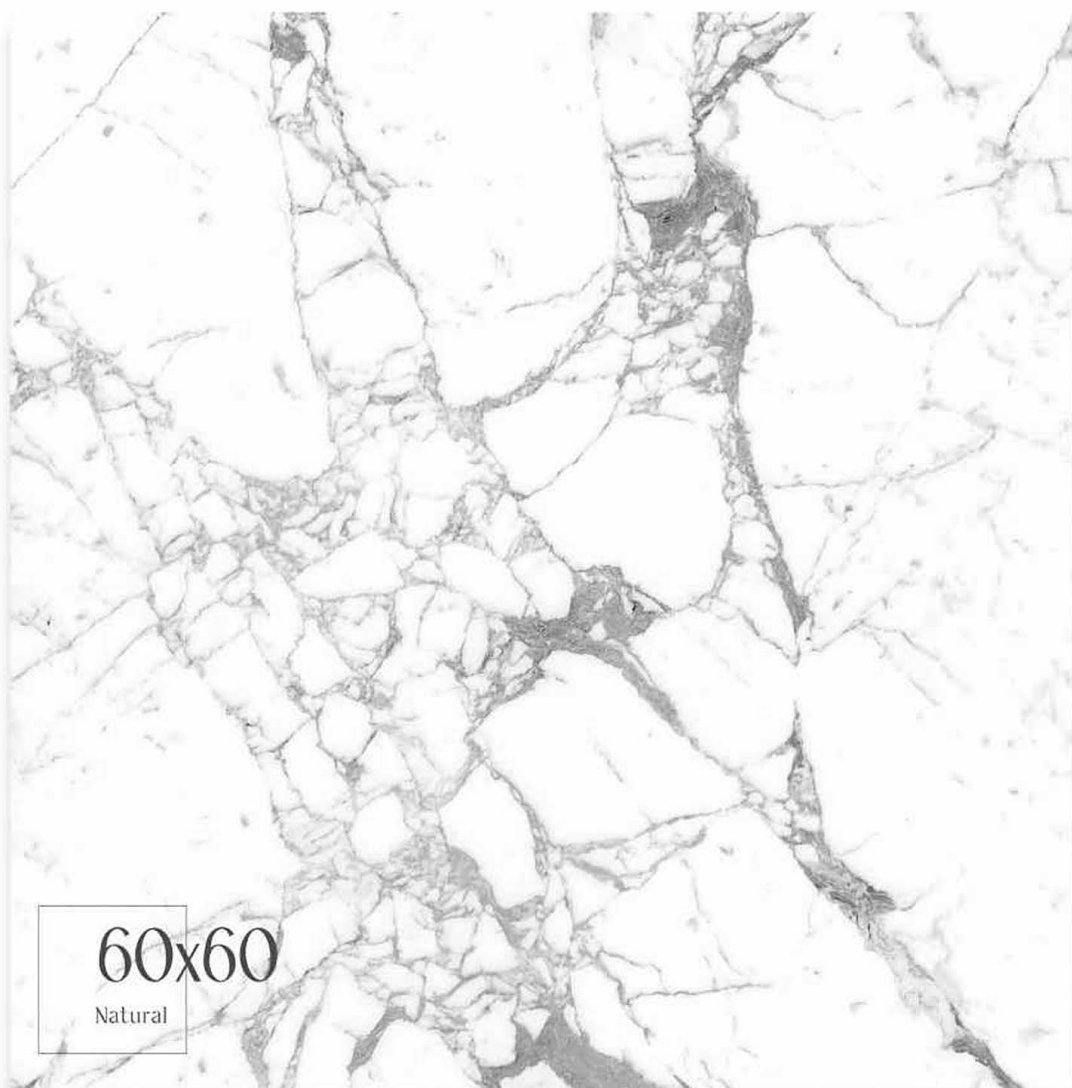

WHITE BODY + RECTIFIED + MATT
60x60 cm / 24"x24" 2 Faces

Stone / Pietras

CALI collection