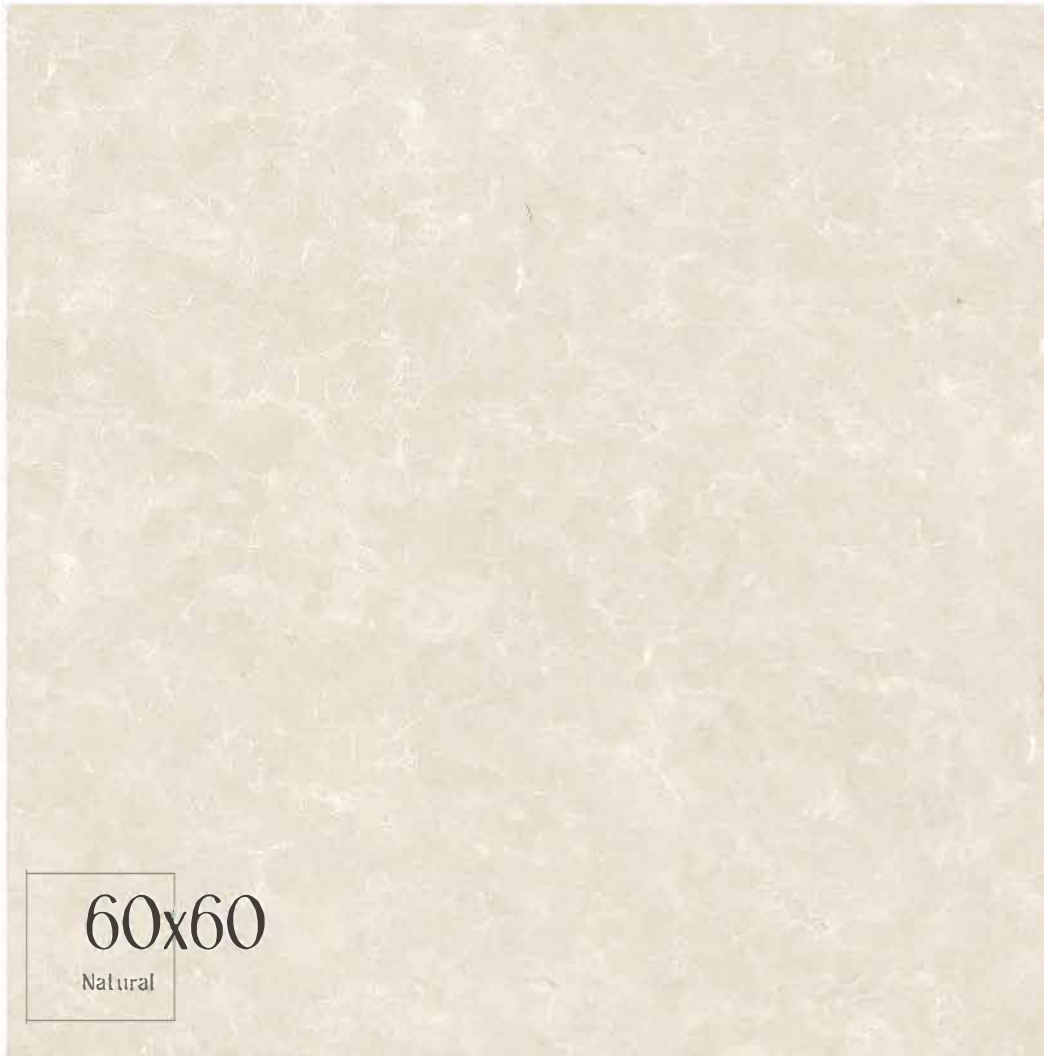

WHITE BODY + RECTIFIED + MATT
60x60 cm / 24"x24" 2 Faces

Stone / Piedras

URLA collection

60x60

Natural