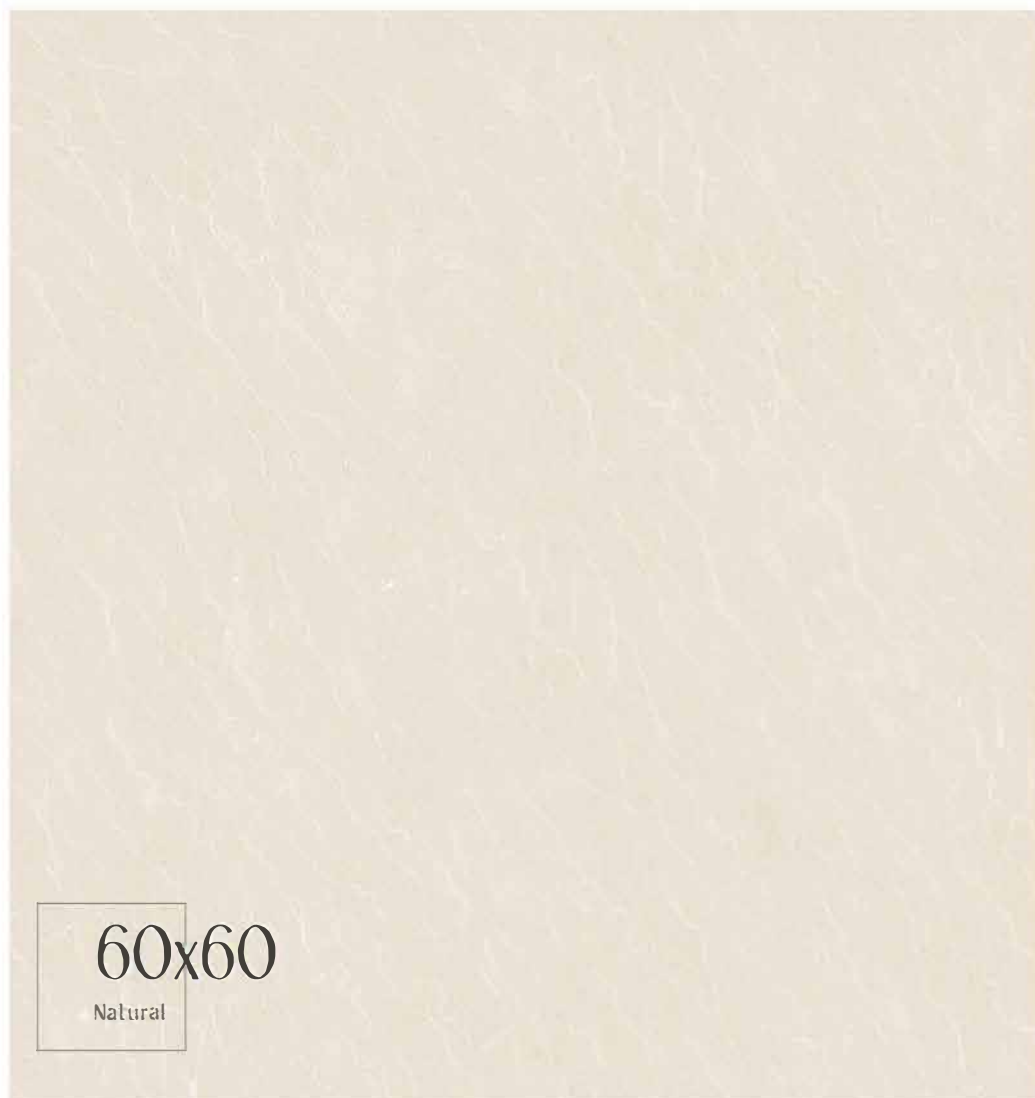

WHITE BODY + RECTIFIED + MATT
60x60 cm / 24"x24" 2 Faces

Stone / Piedras

RAMIA collection

60x60

Natural