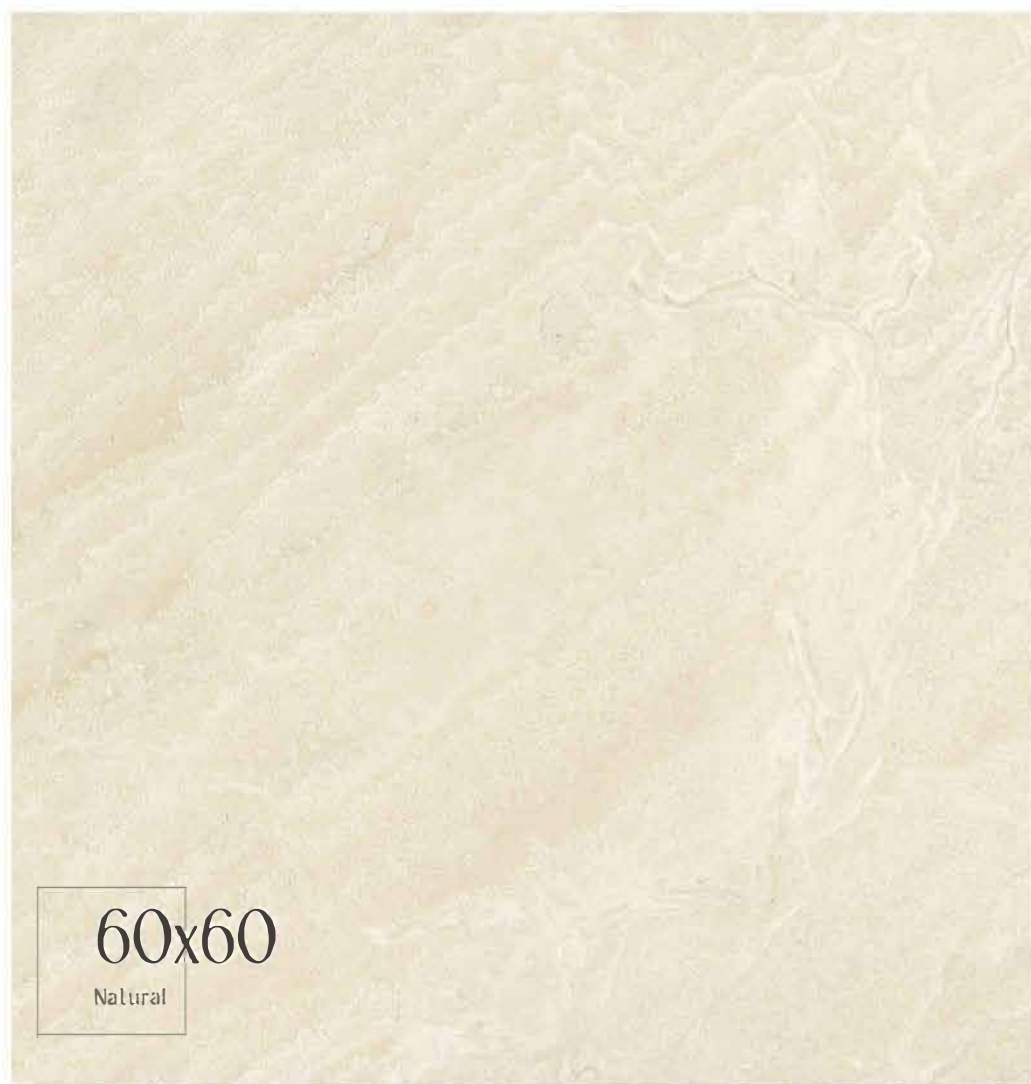

WHITE BODY + RECTIFIED + MATT
60x60 cm / 24"x24" 2 Faces

Stone / Piedras

NEVA collection

60x60

Natural