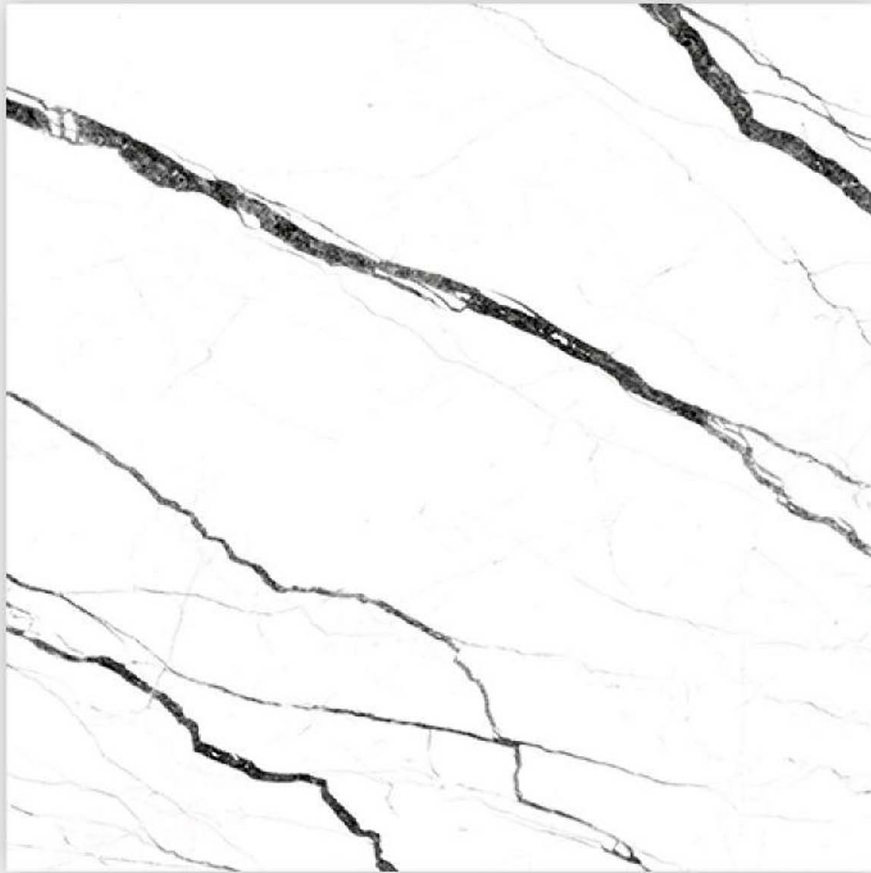

- NAME : OPERA WHITE
- SURFACE : GLAZED POLISHED/SUGAR EFFECT
- SIZE : 800x800 mm
- FACES : 4
- THICKNESS : 10mm