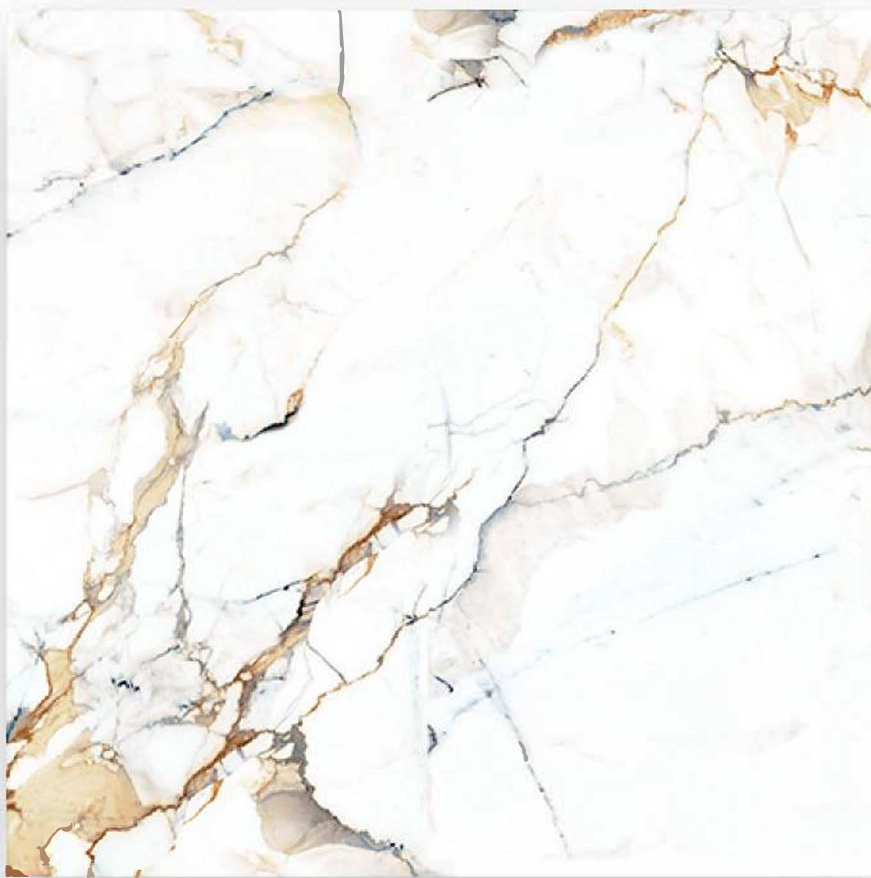

■ NAME : MARNIA
SURFACE : GLAZED POLISHED/HARD MATT
SIZE : 800x800 mm
FACES : 4
THICKNESS : 10mm

Porcelanosa Group

Marnia