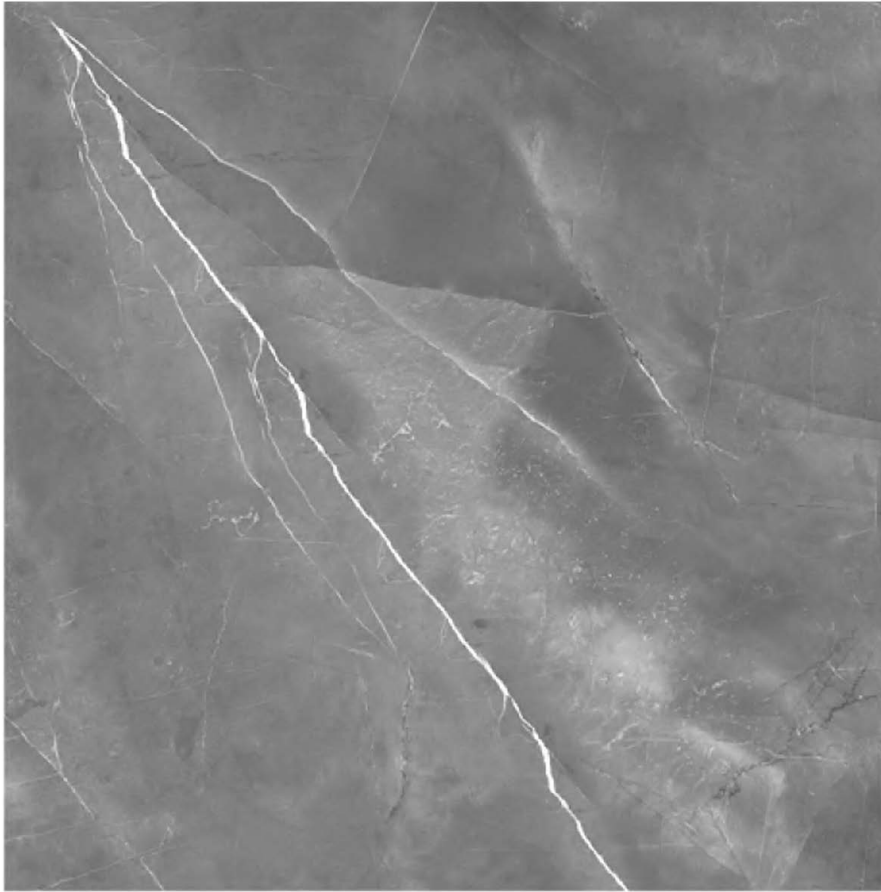

—■ NAME AMIRON
SURFACE : GLAZED POLISHED/HARD MATT
SIZE : 800x800 mm
FACES : 4
THICKNESS : 10mm