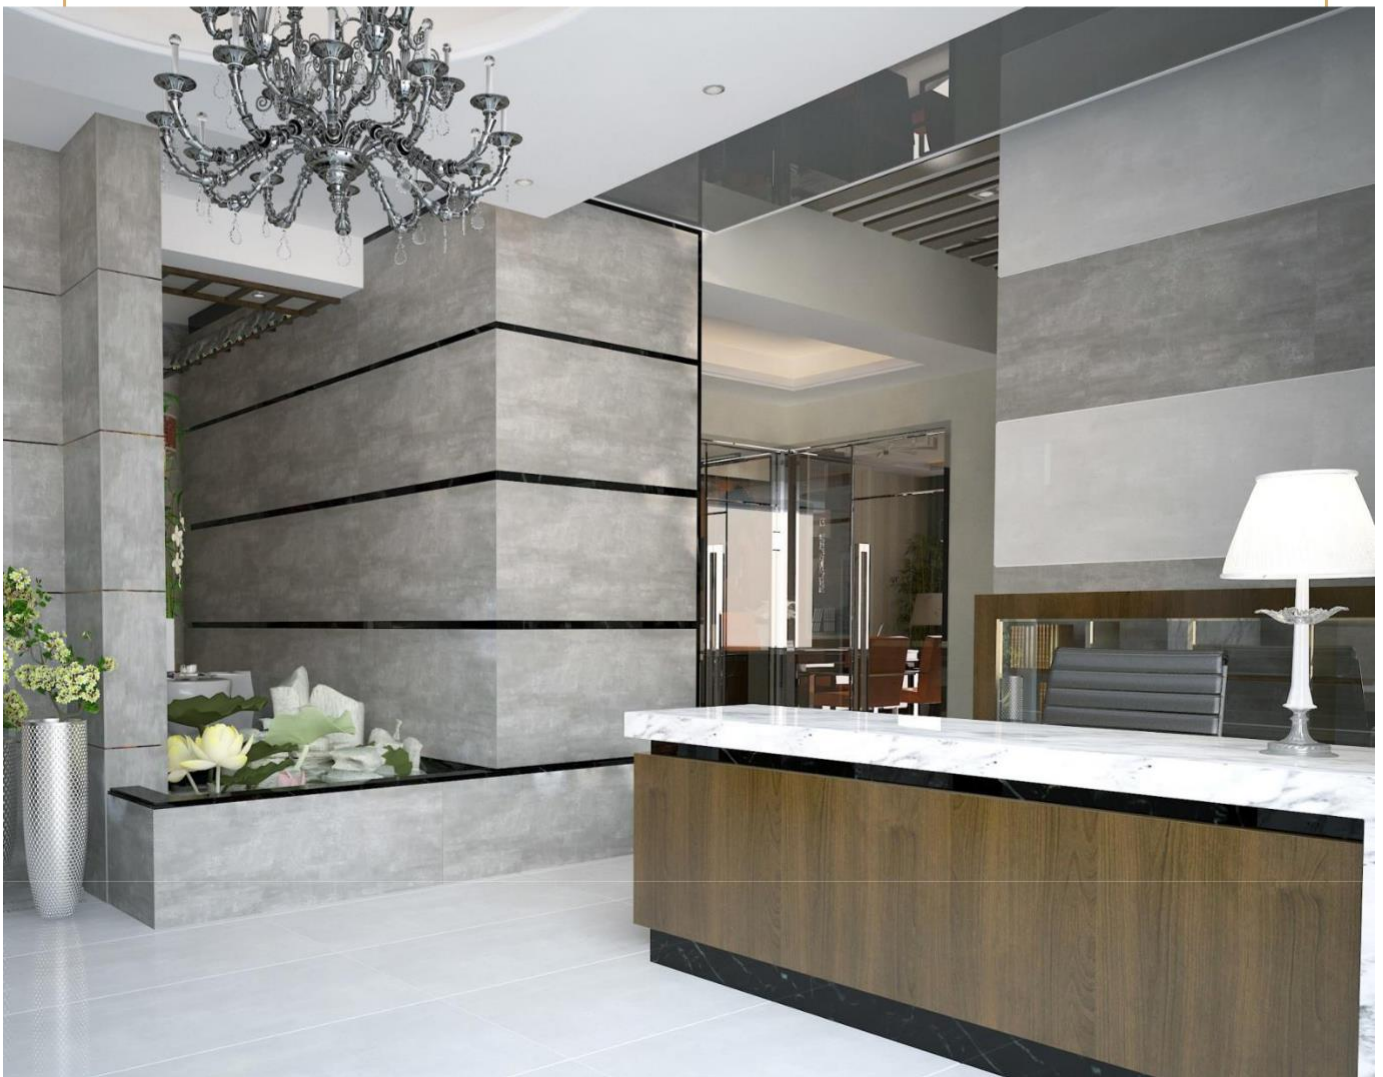

Samanta Nano polish 60*120 cm 24*48 inch 9mm