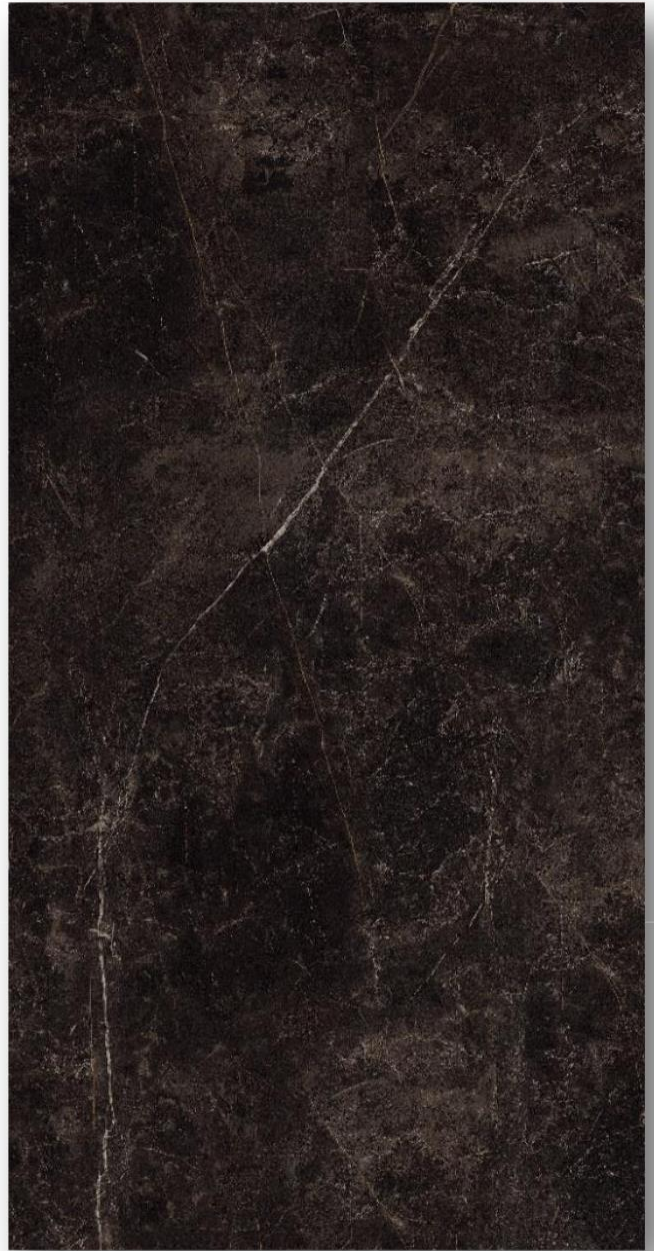

BRIGHTON

Blanco Nano polish 60*120 cm 24*48 inch 9mm