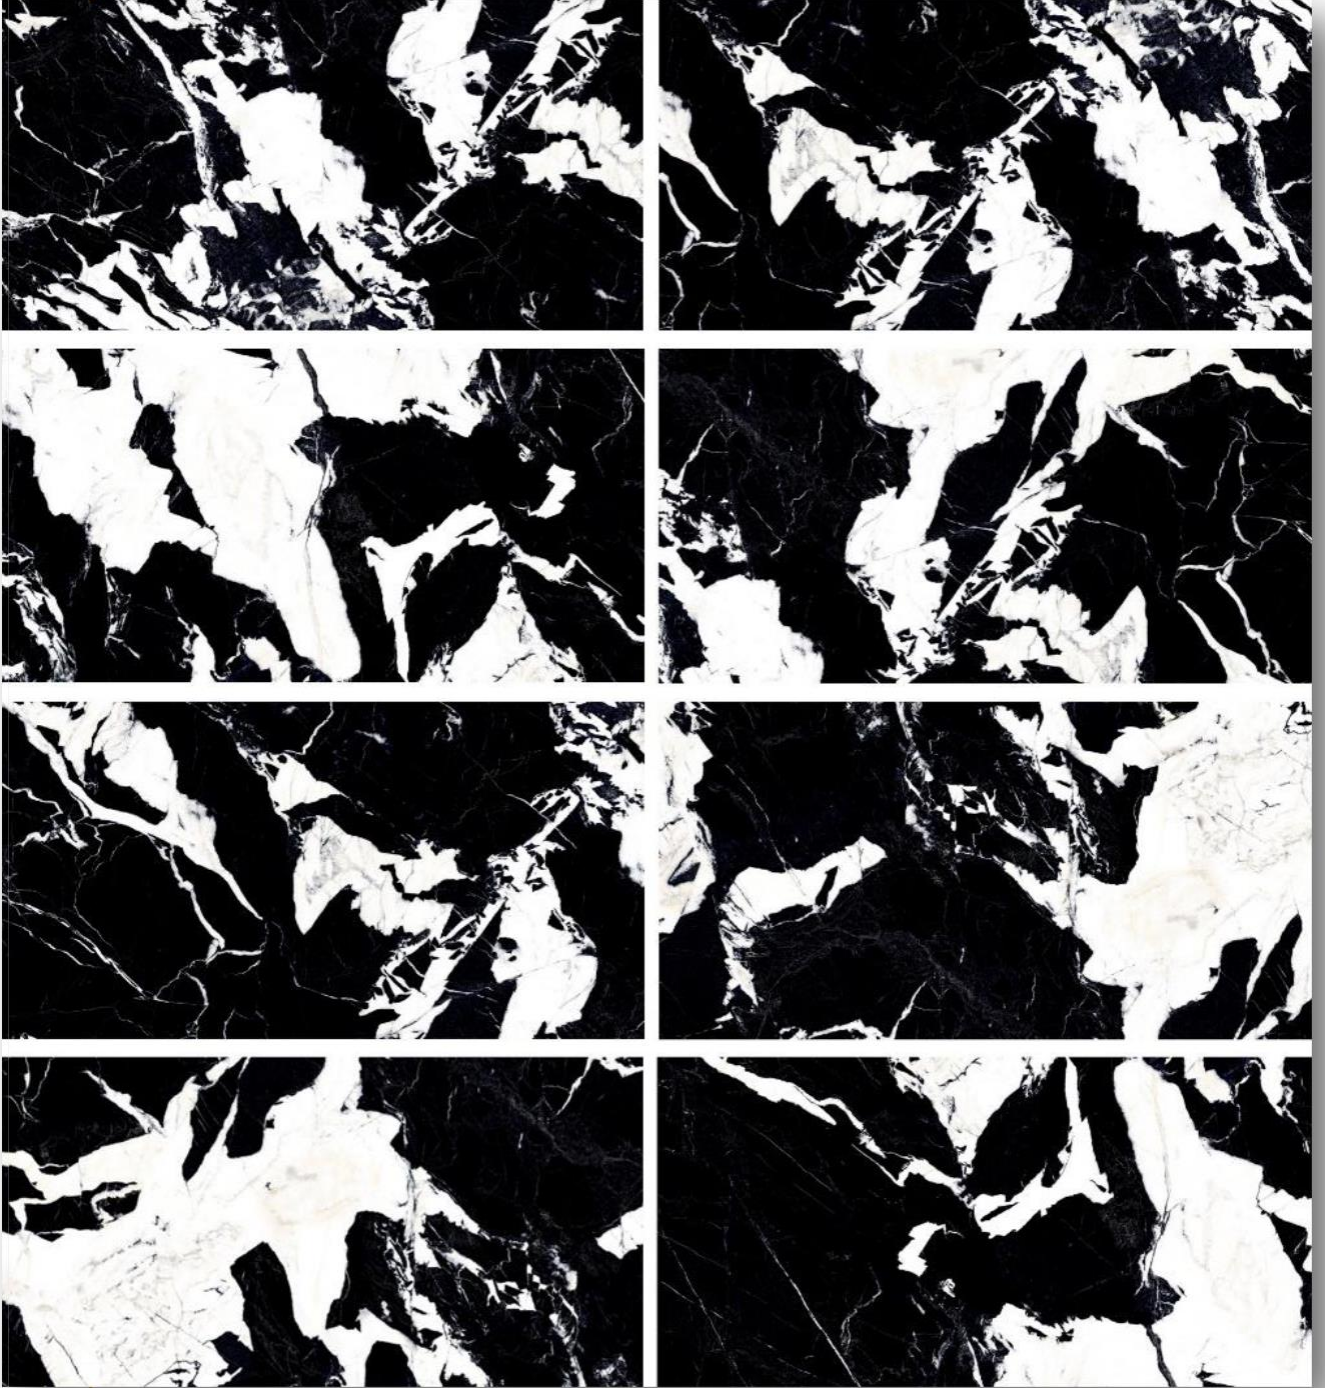

NELSON

Nelson

Nano polish

60*120 cm

24*48 inch

9mm