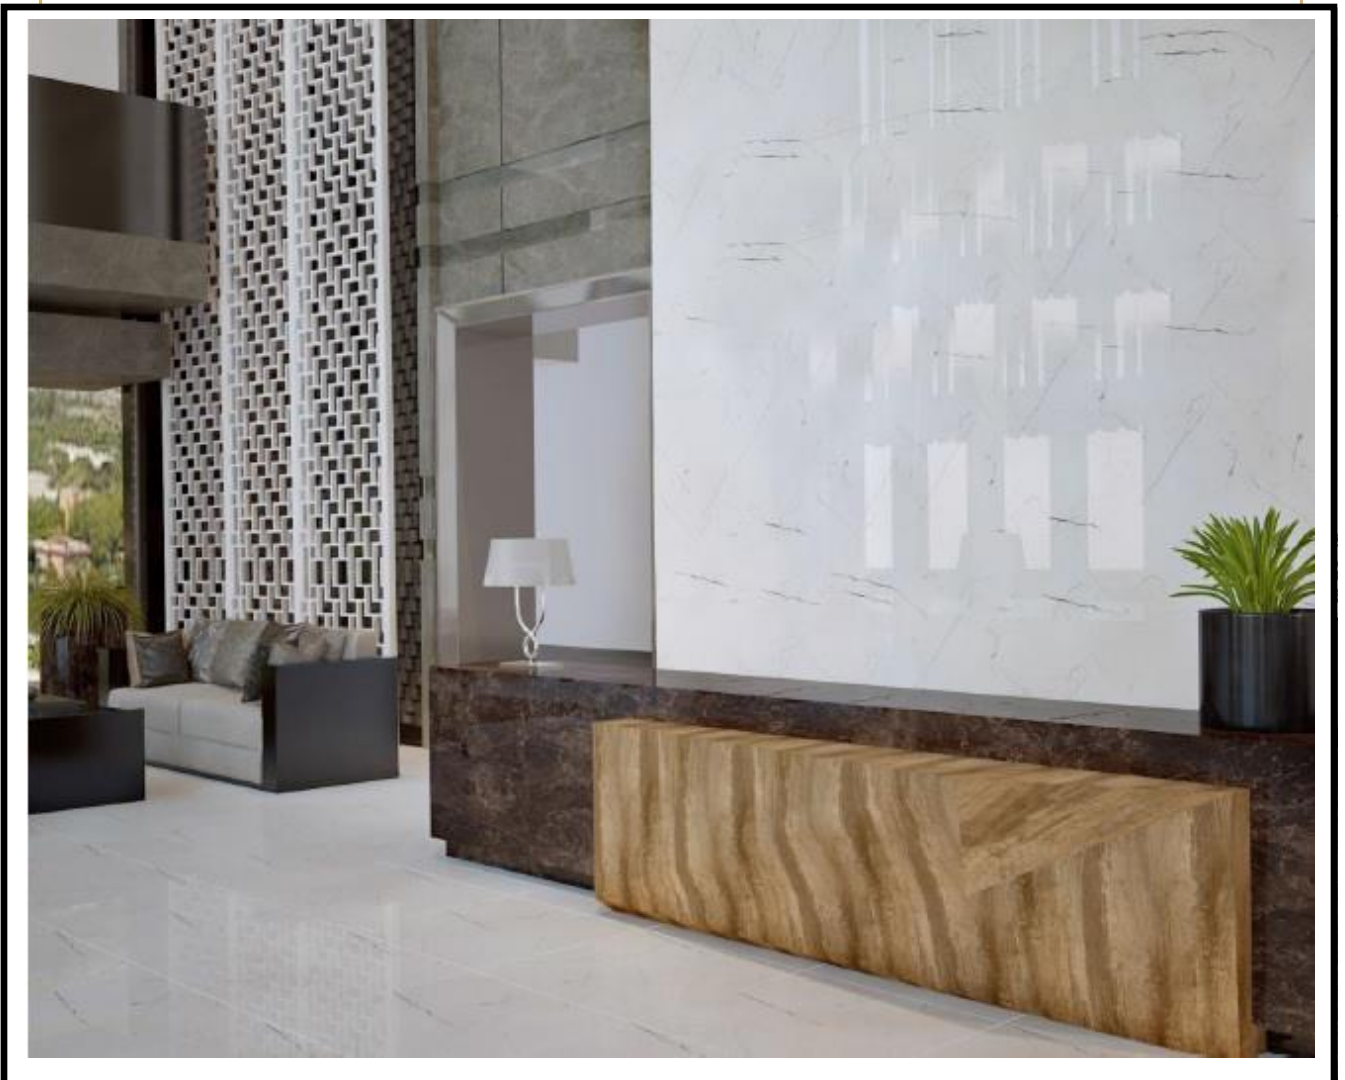

Satyar Nano polish   60*120 cm   24*48 inch   9mm