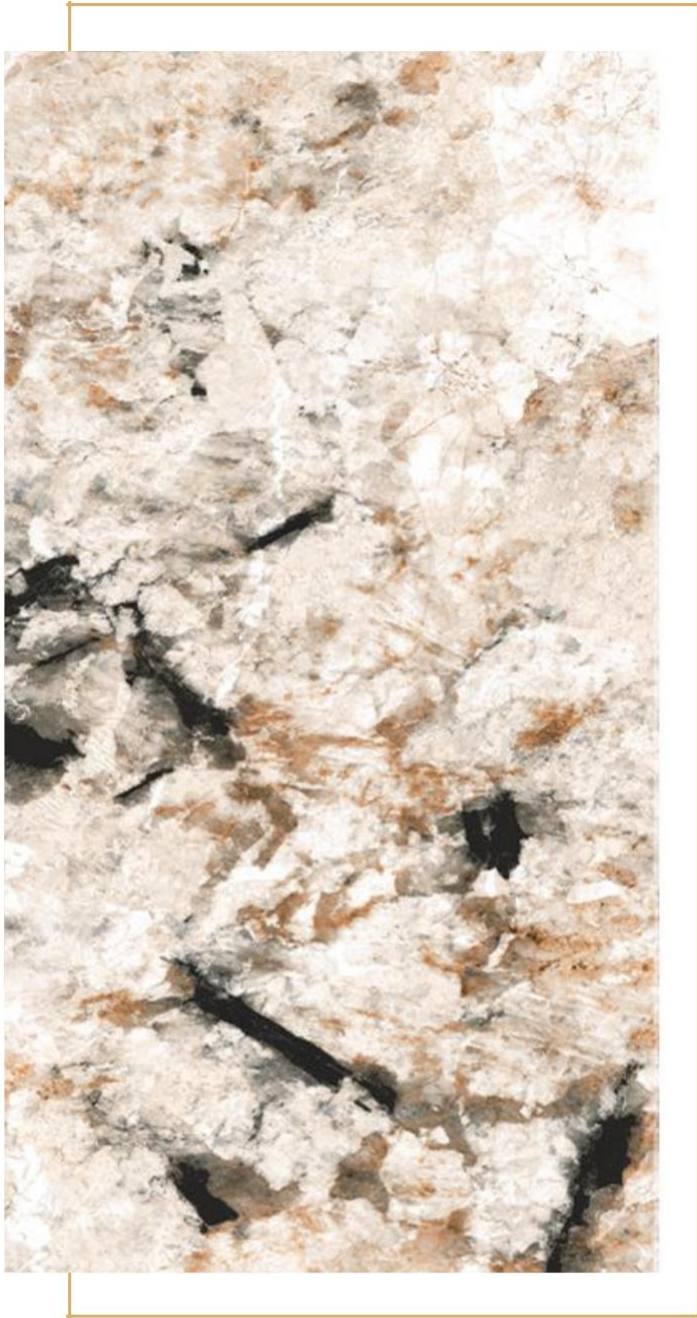

# SHARON

sharon Nano polish 60\*120 cm 24\*48 inch 9mm

**AGNO**