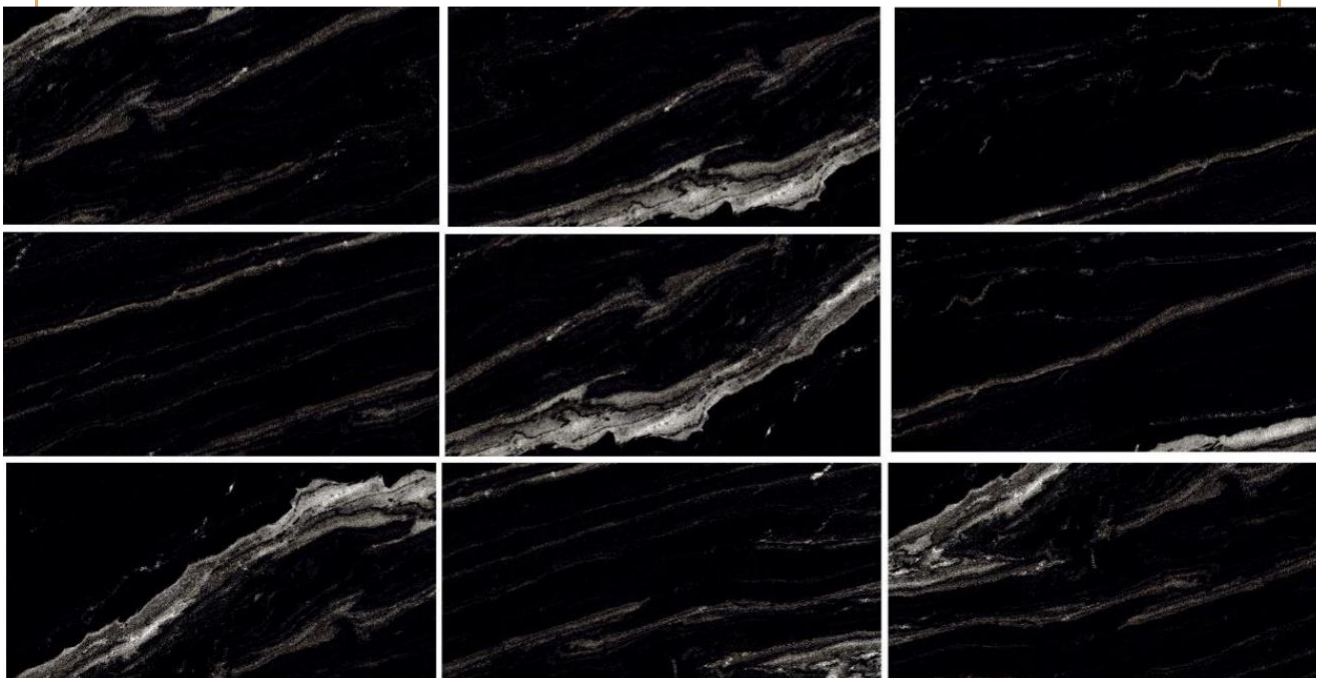

grand Nano polish 60*120 cm 24*48 inch 9mm