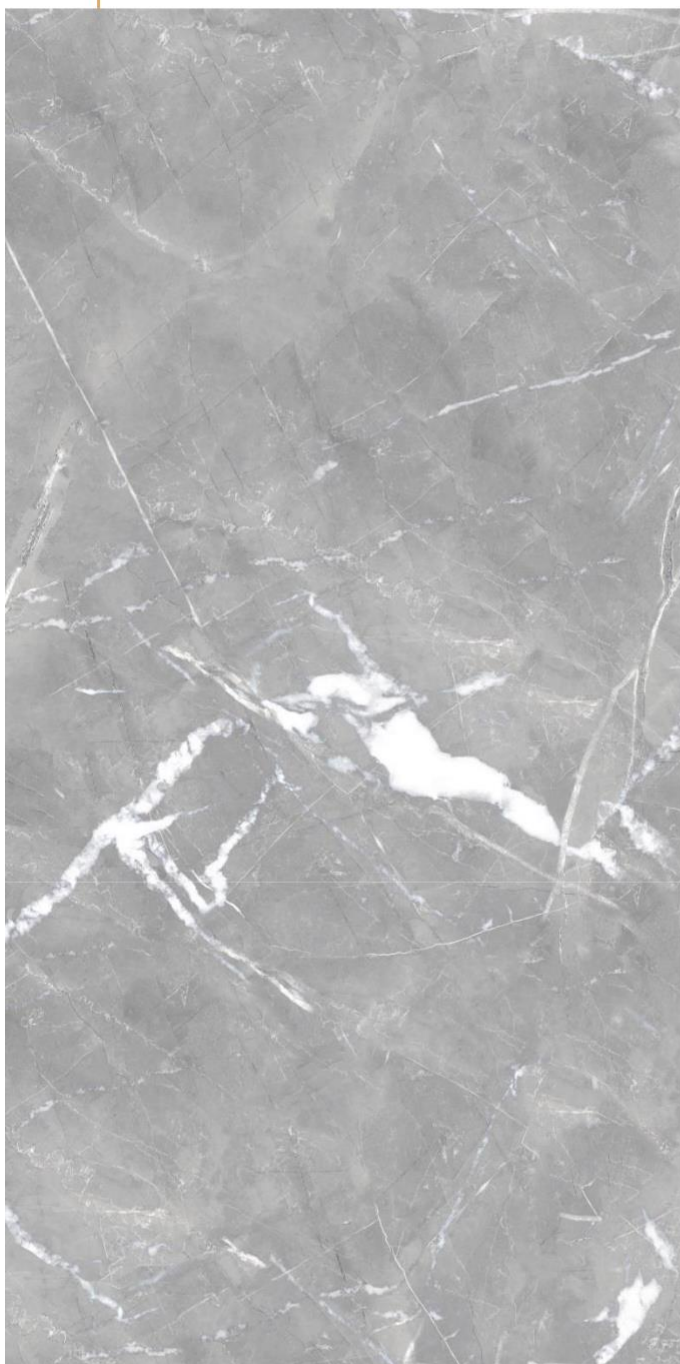

VALDEZ

(Light & Dark)

Valdez Nano polish 60*120 cm 24*48 inch 9mm