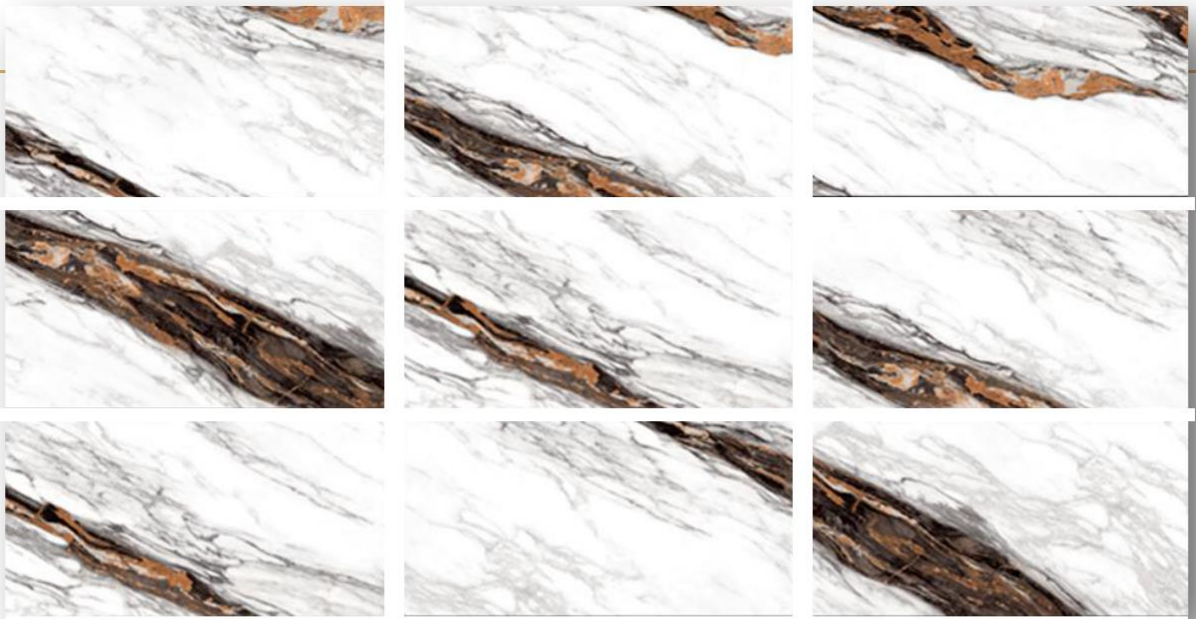

VIERA

Viera Nano polish 60*120 cm 24*48 inch 9mm