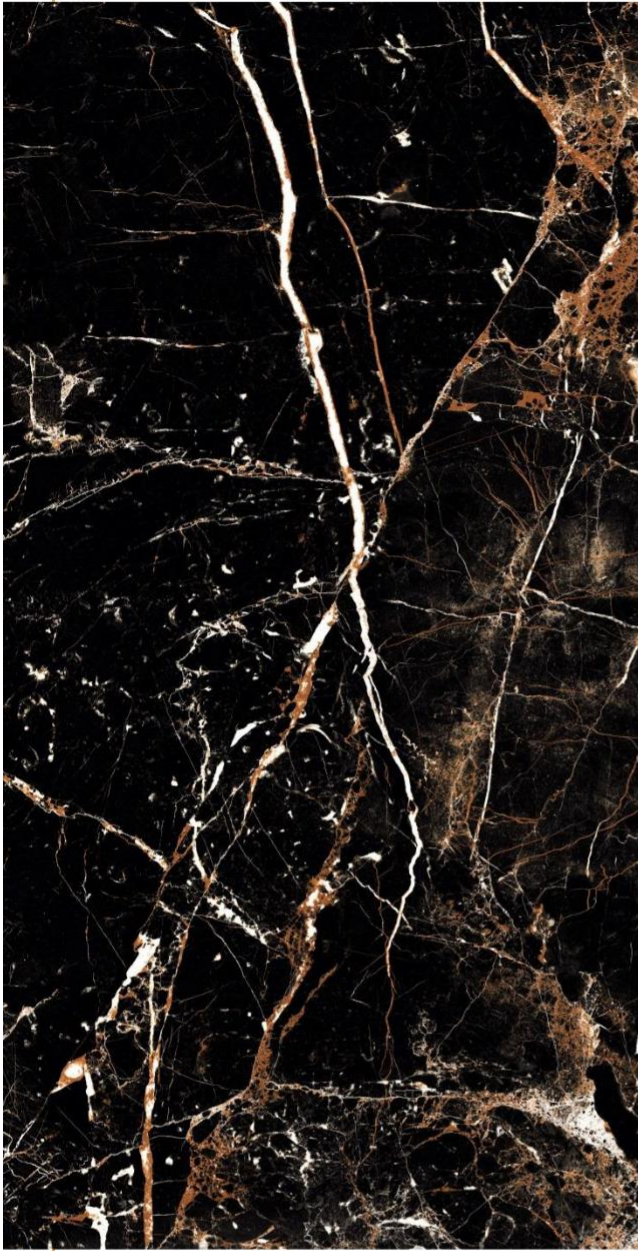

# SHARON

Nano polish  
80\*120 cm

A close-up photograph of a light-colored, textured surface, possibly sand or a fine-grained material. The surface is marked with numerous concentric, wavy lines that create a sense of depth and movement. A smooth, dark, oval-shaped stone is placed on the right side of the frame, resting on the surface. The lighting is soft, highlighting the texture of the surface and the smoothness of the stone.

**STONE**

**SERAMIK**

# STONE SERAM

**60\*120**

**A S O**

Aso Nano polish 60\*120 cm 24\*48 inch 9mm