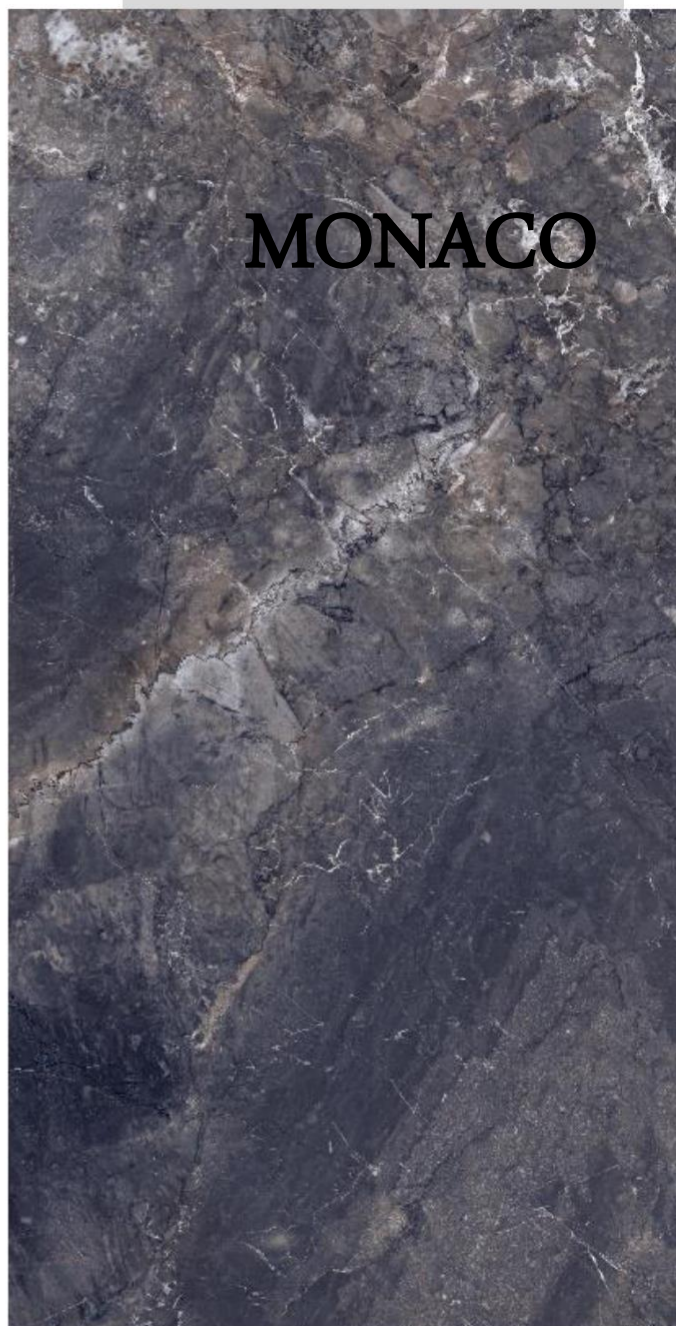

AMANTUS (Blue)

MONACO

Amantus Nano polish 60*120 cm 24*48 inch 9mm