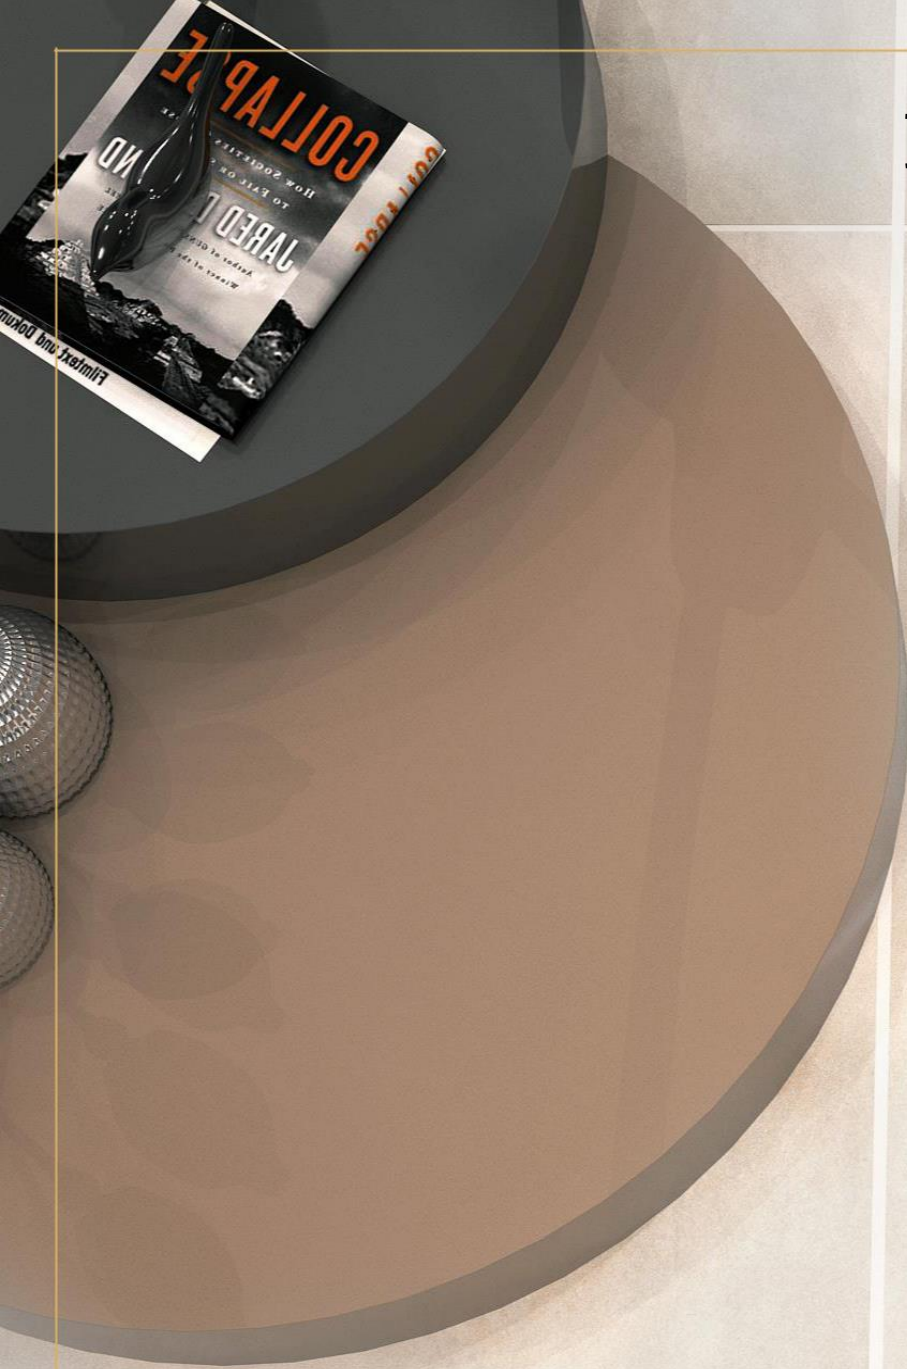

DACITE

DAcite Matte 100*100cm 39.3*39.3 inch 11mm