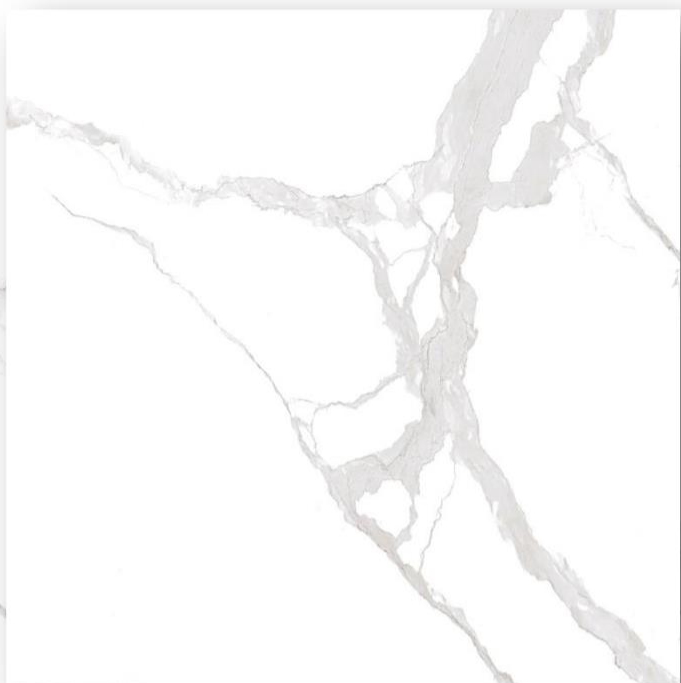

Santa NanoPolish 80*80cm 31.5*31.5 inch 10mm