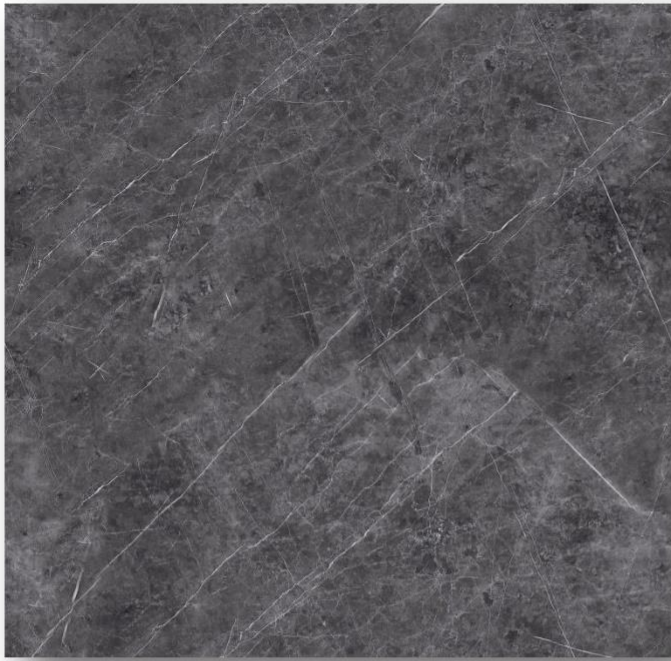

Himalia NanoPolish 80*80cm 31.5*31.5 inch 10mm