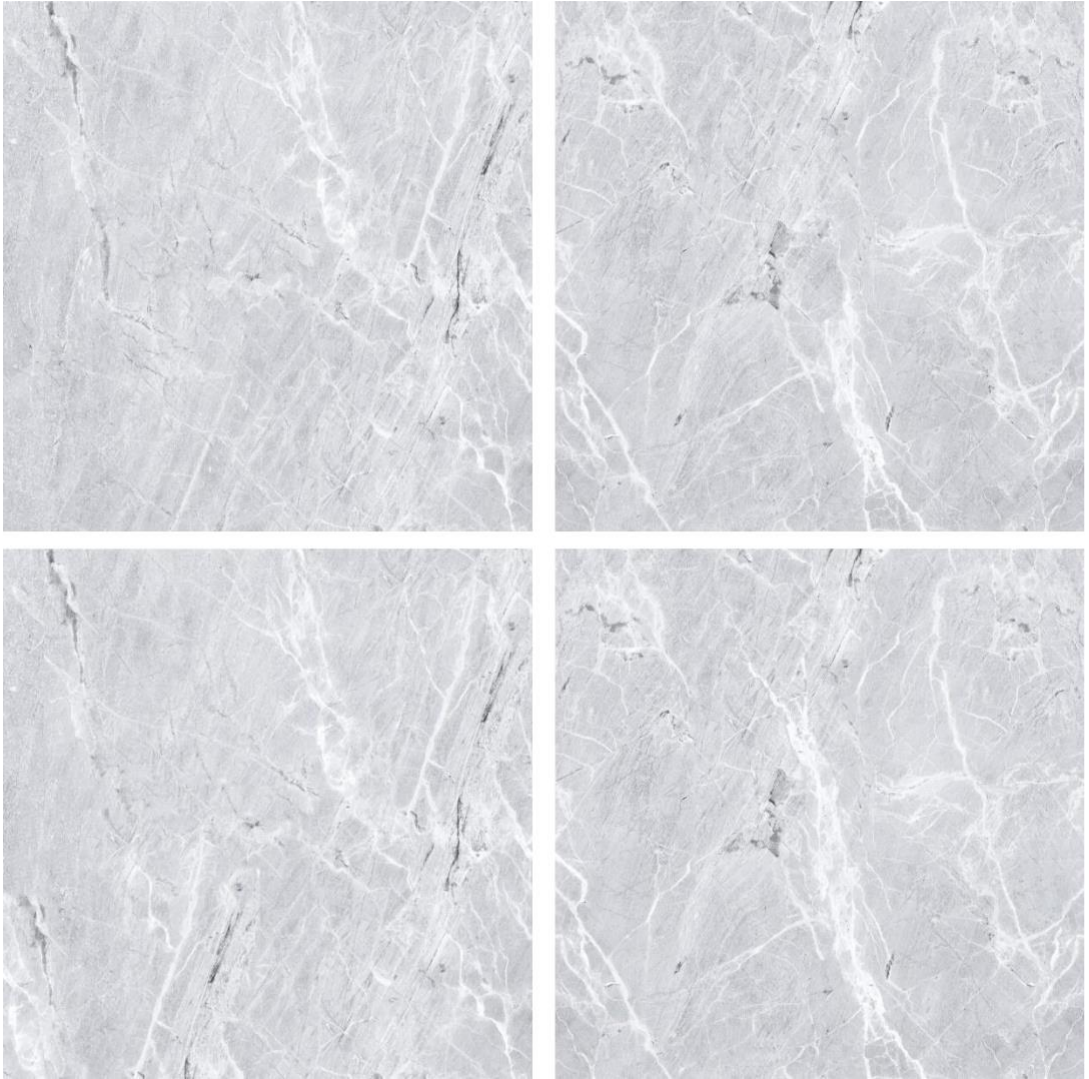

RAVIA (Light)

Ravia Nano polish 100*100cm 39.3*39.3 inch 11mm