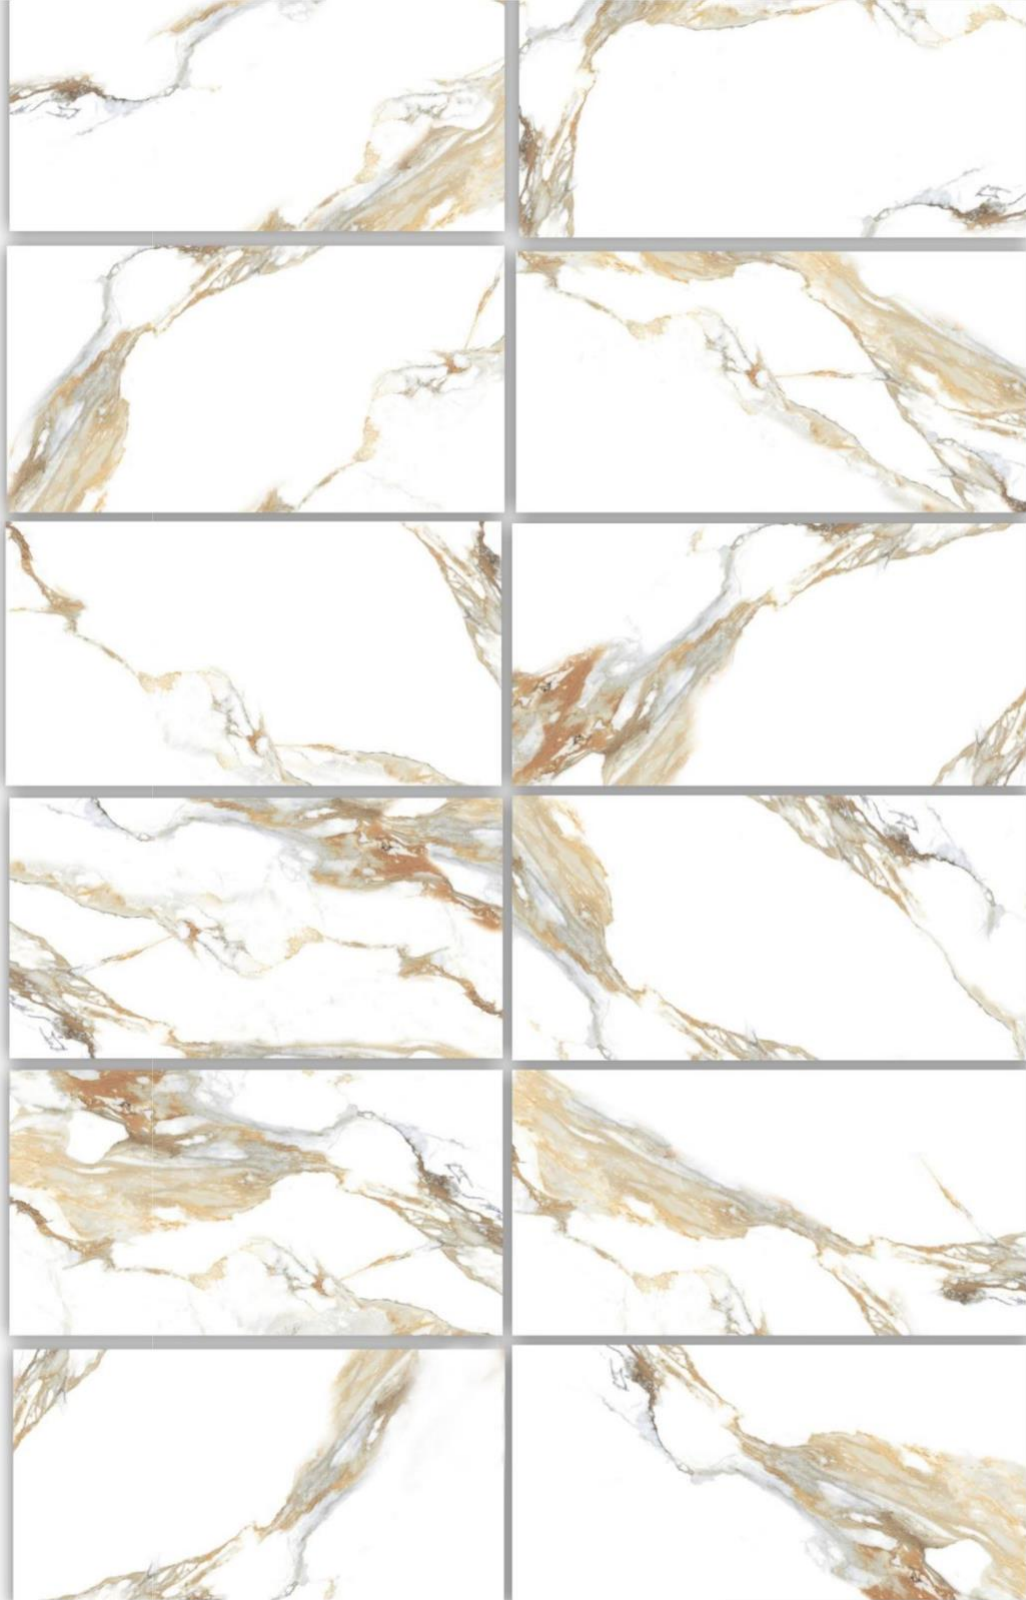

CITROEN

Citron Nano polish 60*120 cm 24*48 inch 9mm