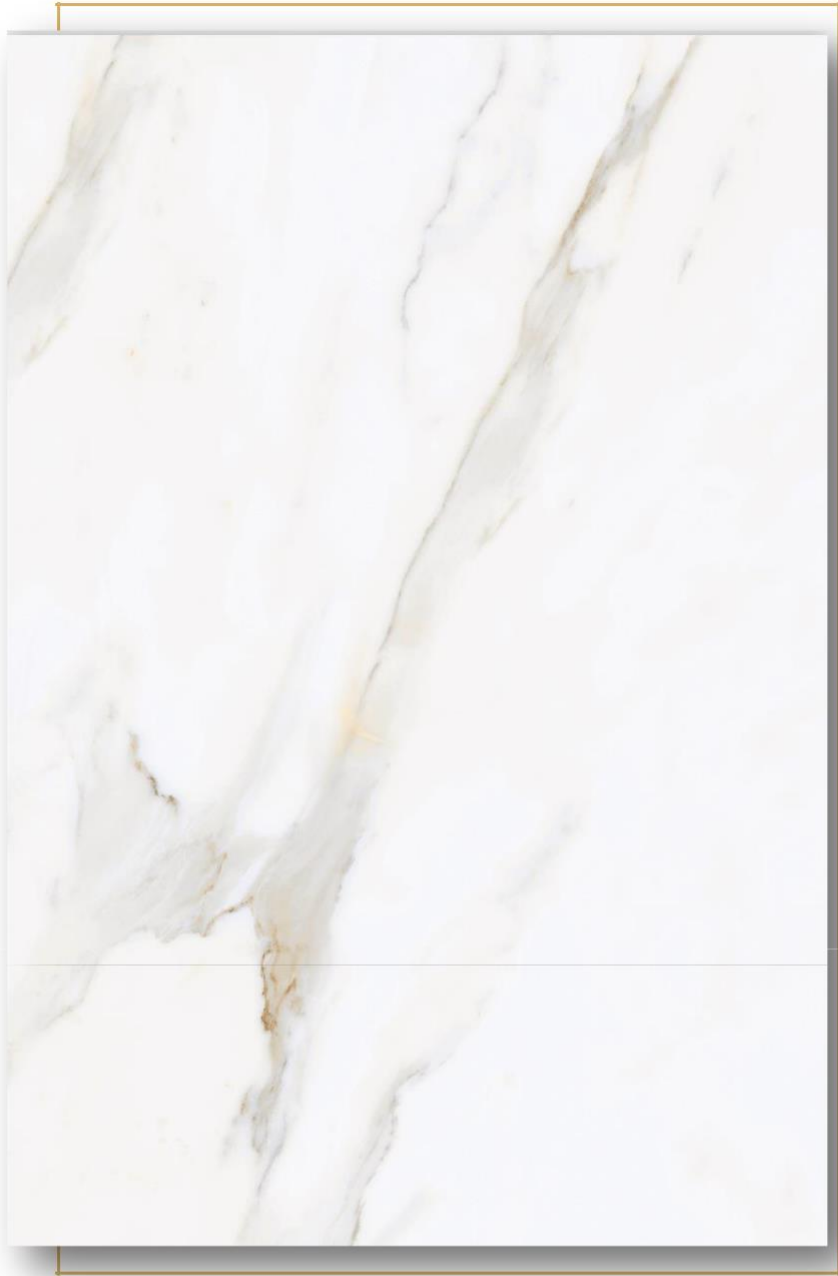

# SHARON

Nano polish  
80\*120 cm

A close-up photograph of a light-colored, textured surface, possibly sand or a fine-grained material. The surface is marked with numerous concentric, wavy lines that create a sense of depth and movement. A smooth, dark, oval-shaped stone is placed on the right side of the frame, resting on the surface. The lighting is soft, highlighting the texture of the surface and the smoothness of the stone.