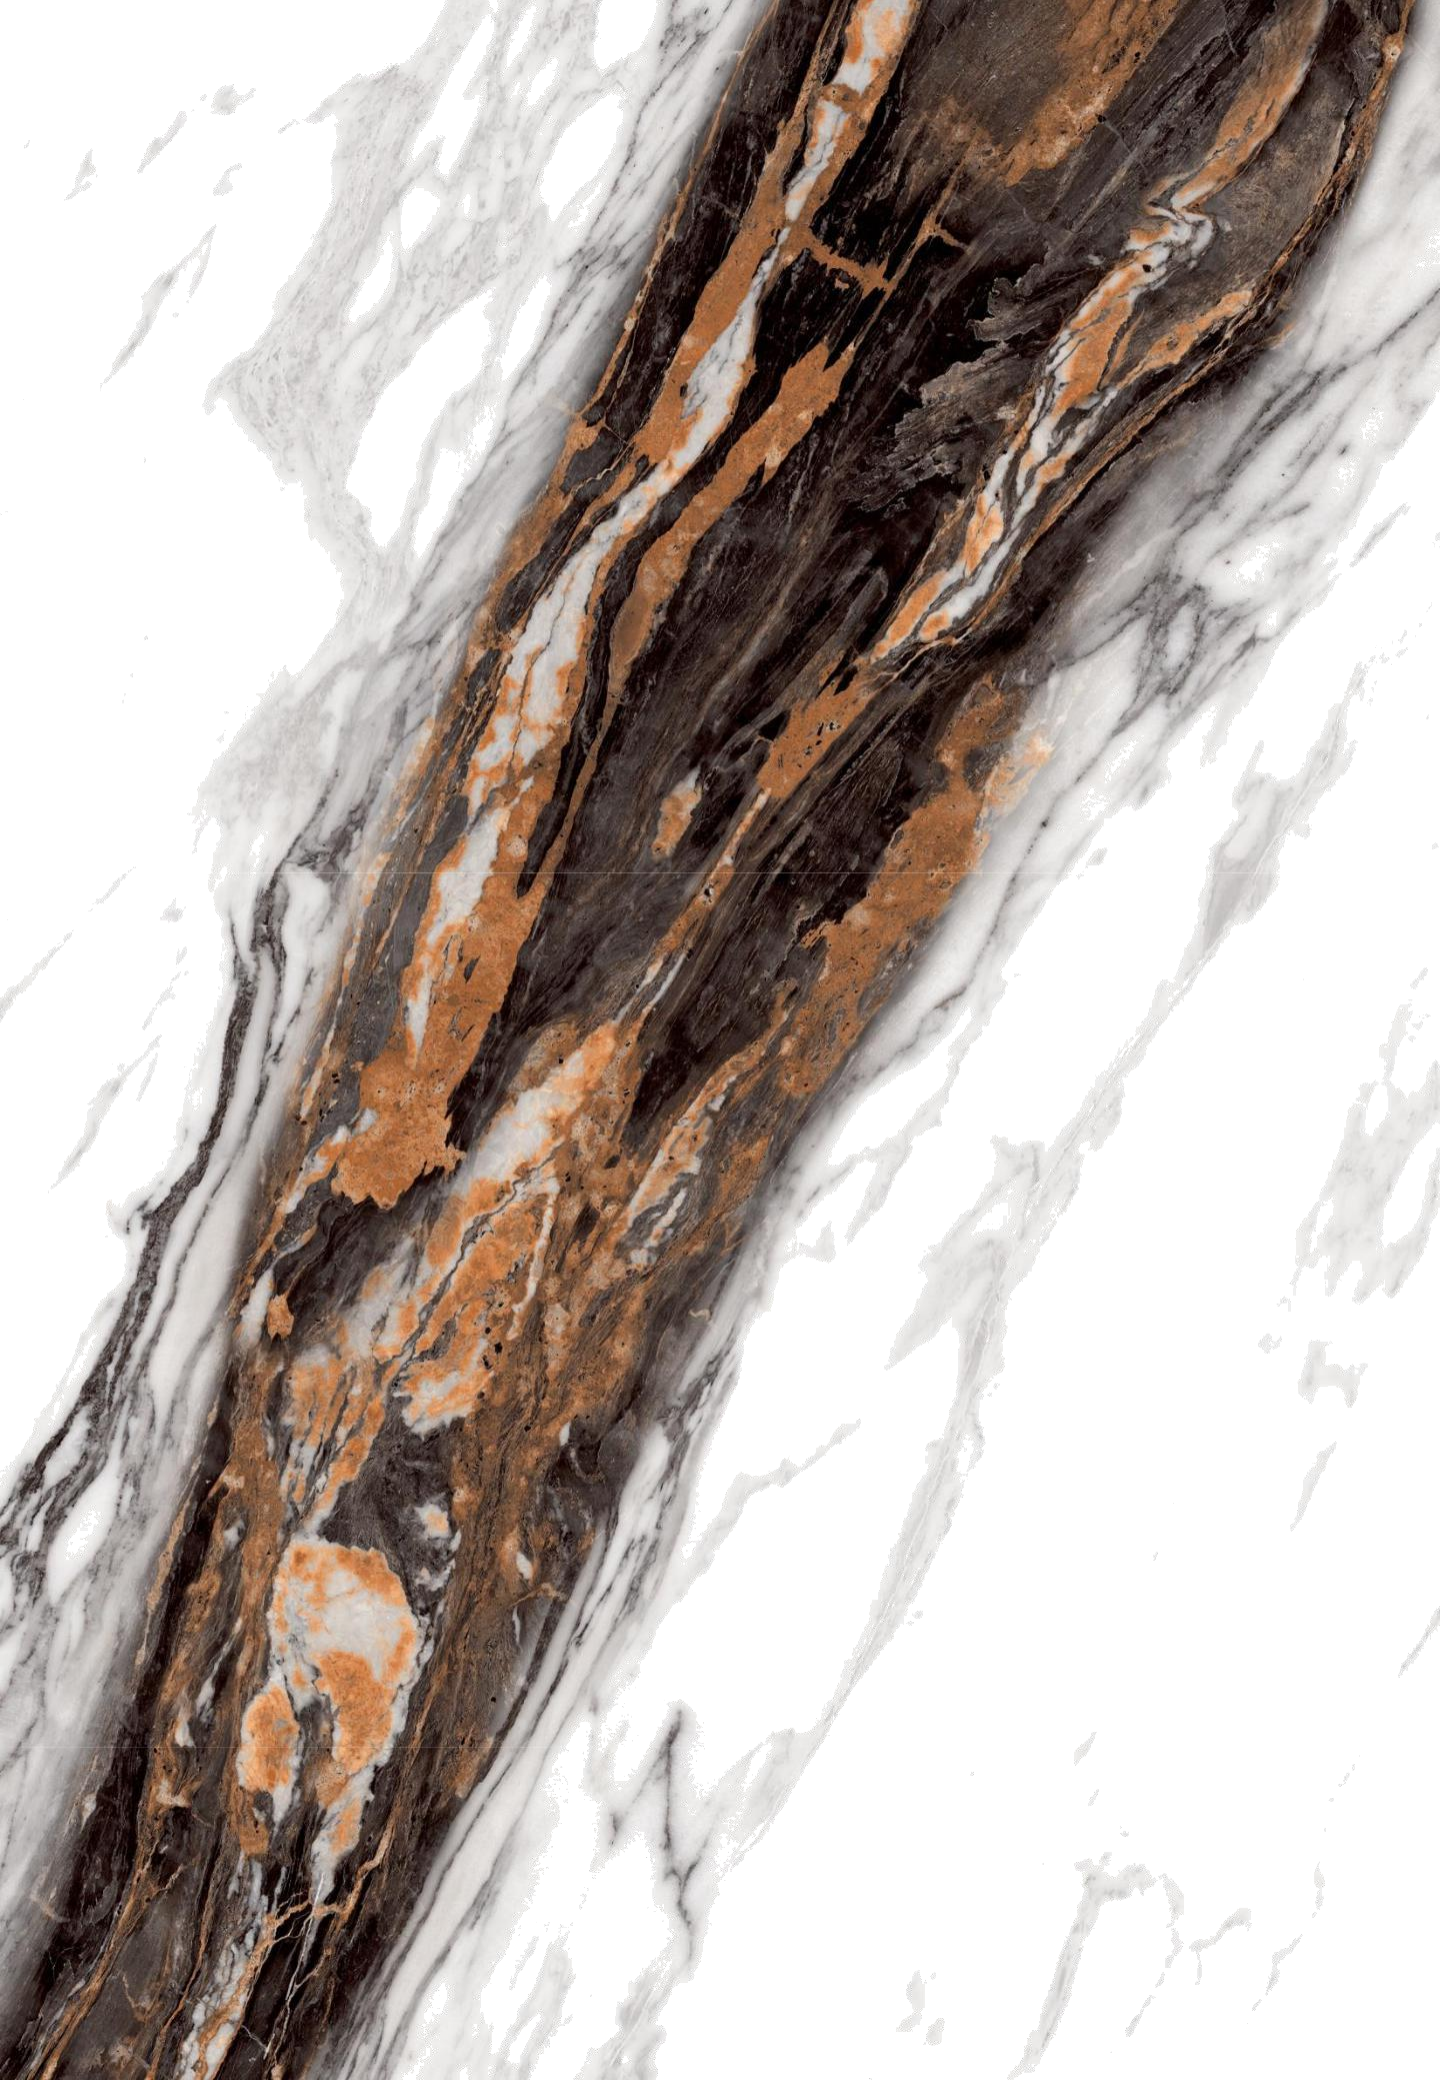

# AGNO

Agno Nano polish 60\*120 cm 24\*48 inch 9mm

STONE

SERAM **STONE**

**SERAM**