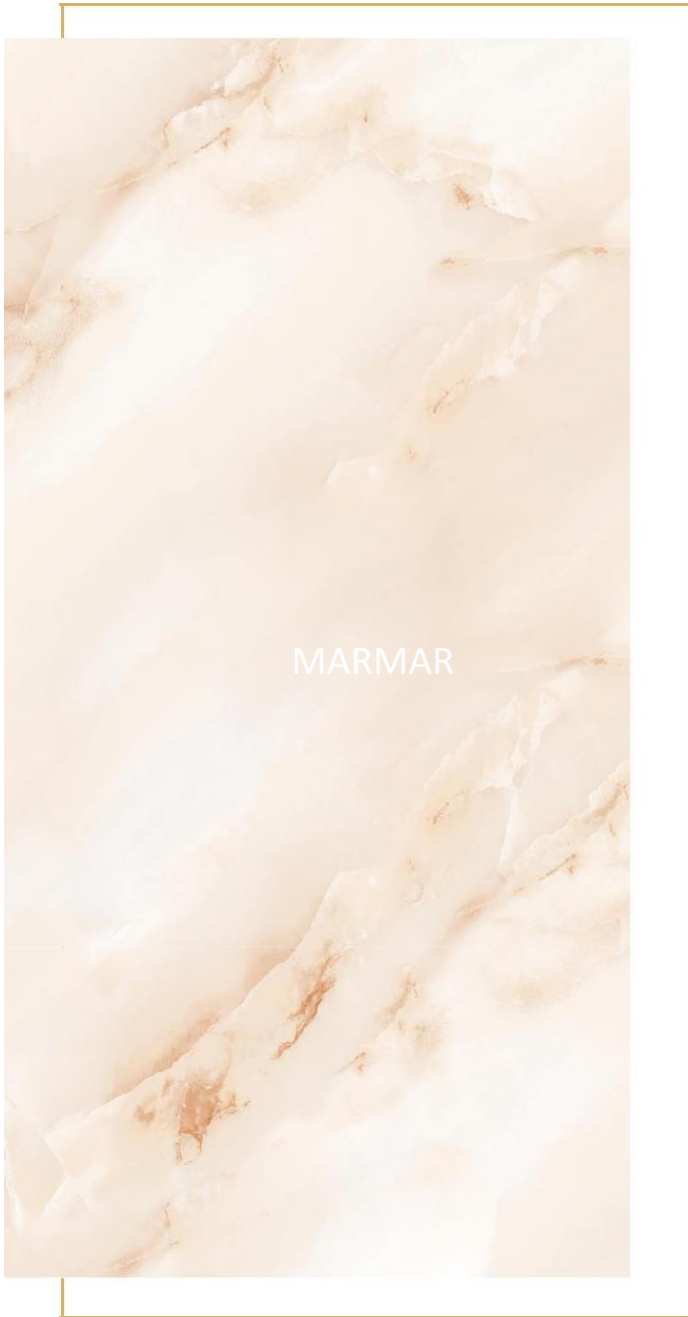

MARMAR

marmar Nano polish 60*120 cm 24*48 inch 9mm