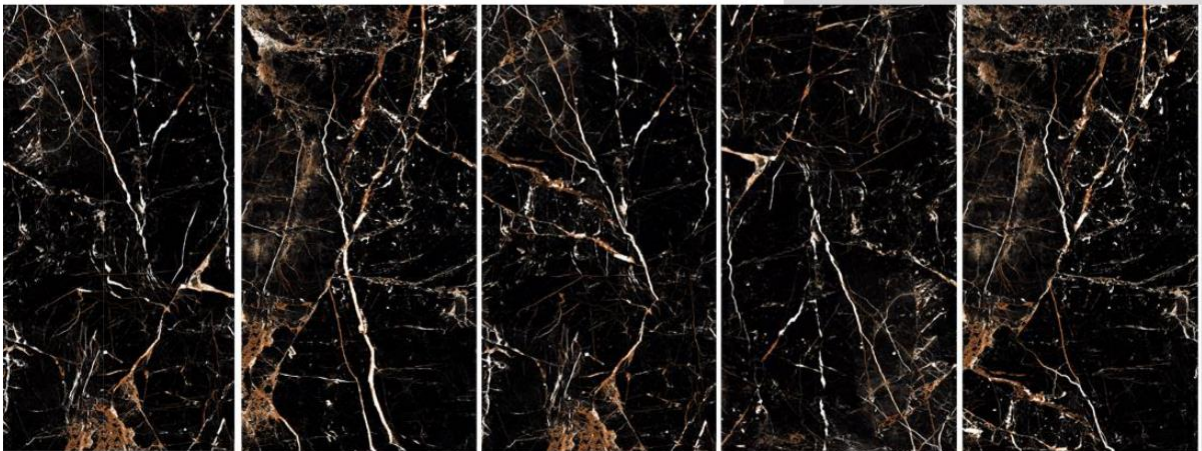

Analia Nano polish 60*120 cm 24*48 inch 9mm