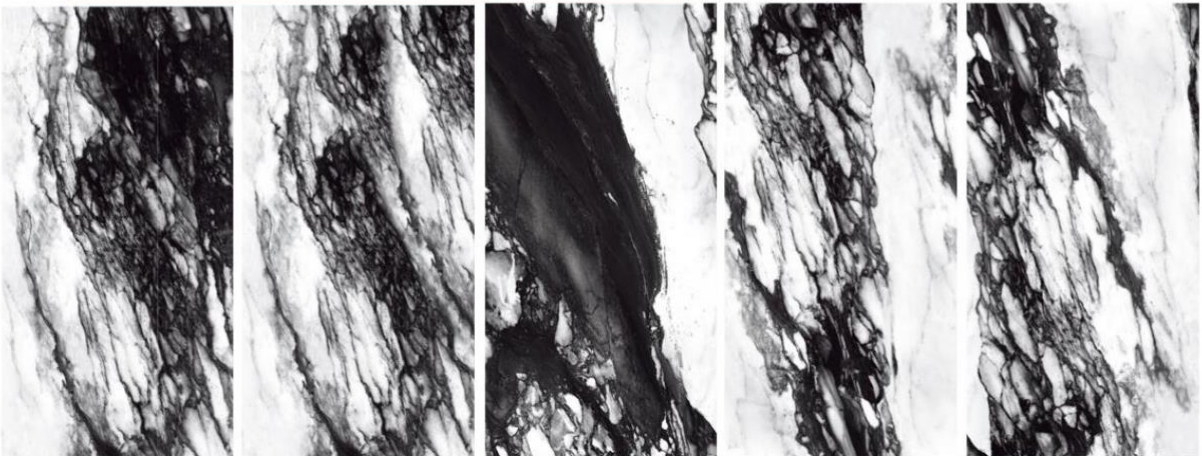

Lavia Nano polish 60*120 cm 24*48 inch 9mm