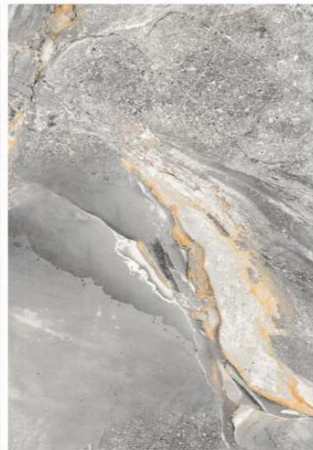

# SHARON

Nano polish  
80\*120 cm

A close-up photograph of a light-colored, textured surface, possibly sand or a fine-grained material. The surface is marked with numerous concentric, wavy lines that create a sense of depth and movement. A smooth, dark, oval-shaped stone is placed on the right side of the frame, resting on the surface. The lighting is soft, highlighting the texture of the surface and the smoothness of the stone.