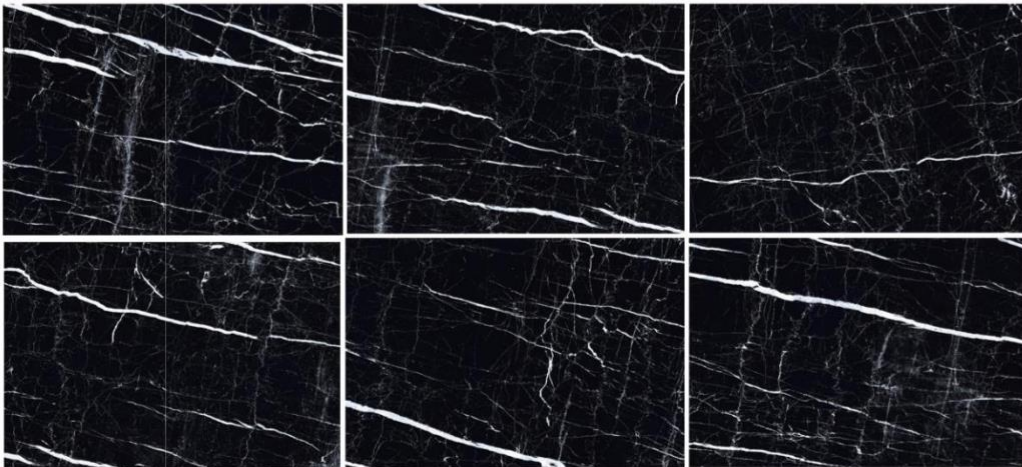

ITANO

Nano polish
80*120 cm