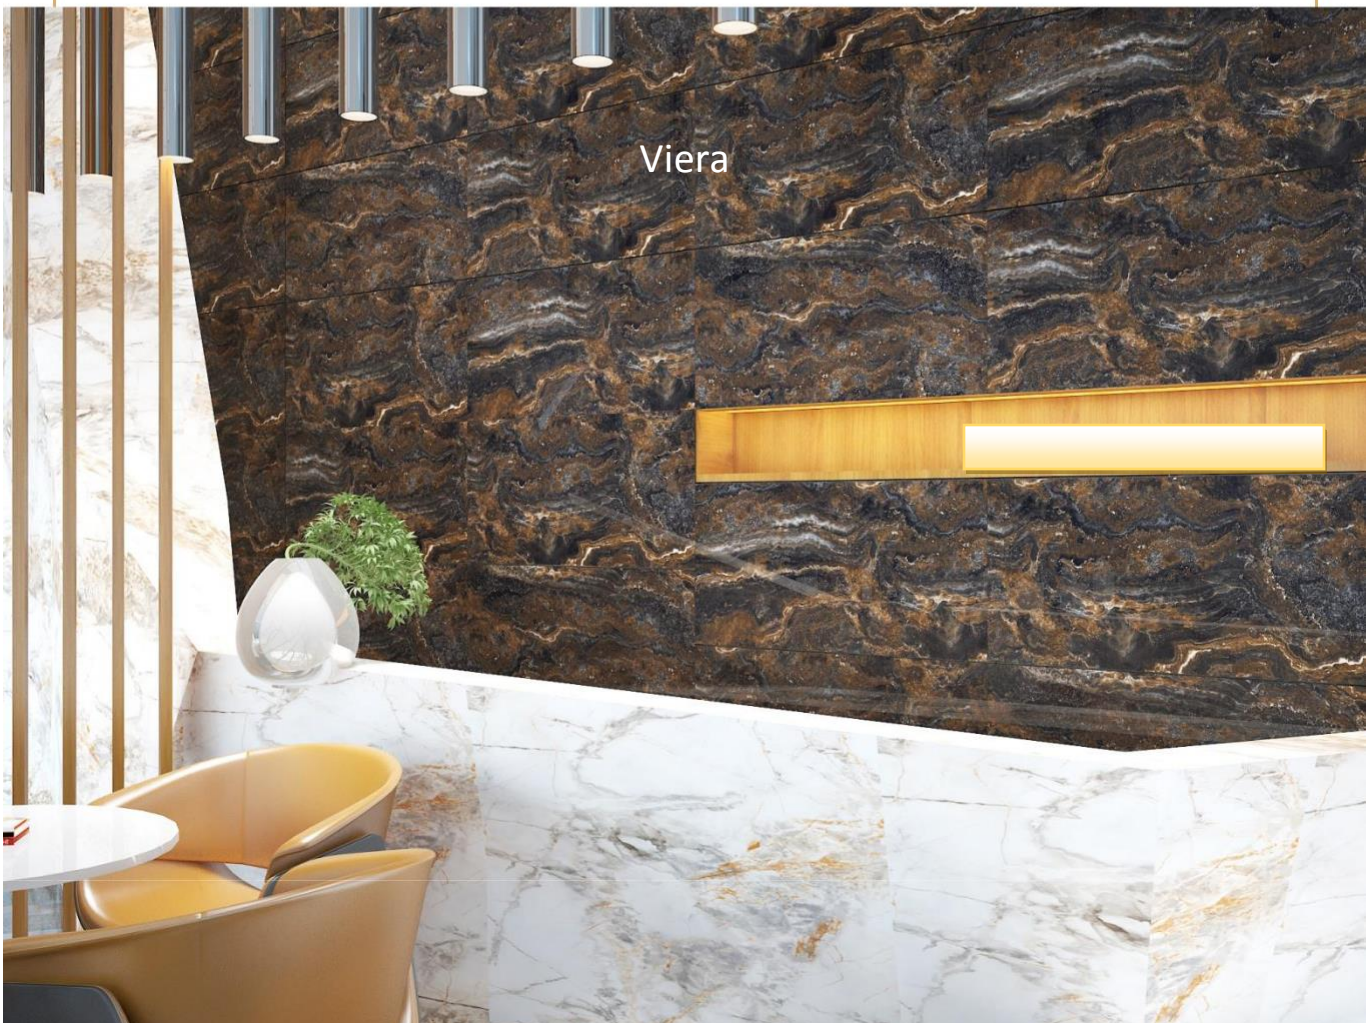

Homer Nano polish 60*120 cm 24*48 inch 9mm