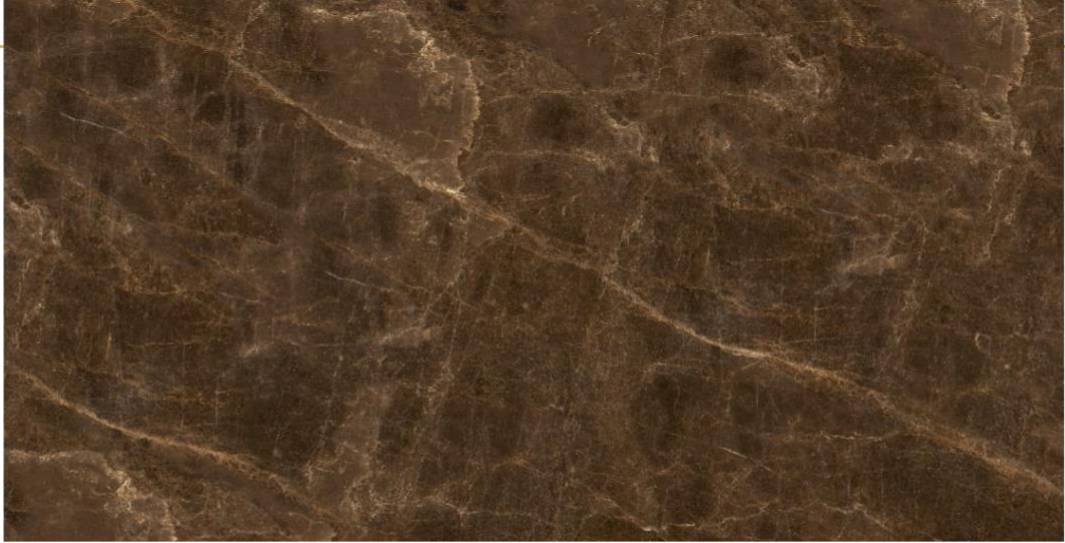

BULGARI

Bulgari Nano polish 60*120 cm 24*48 inch 9mm