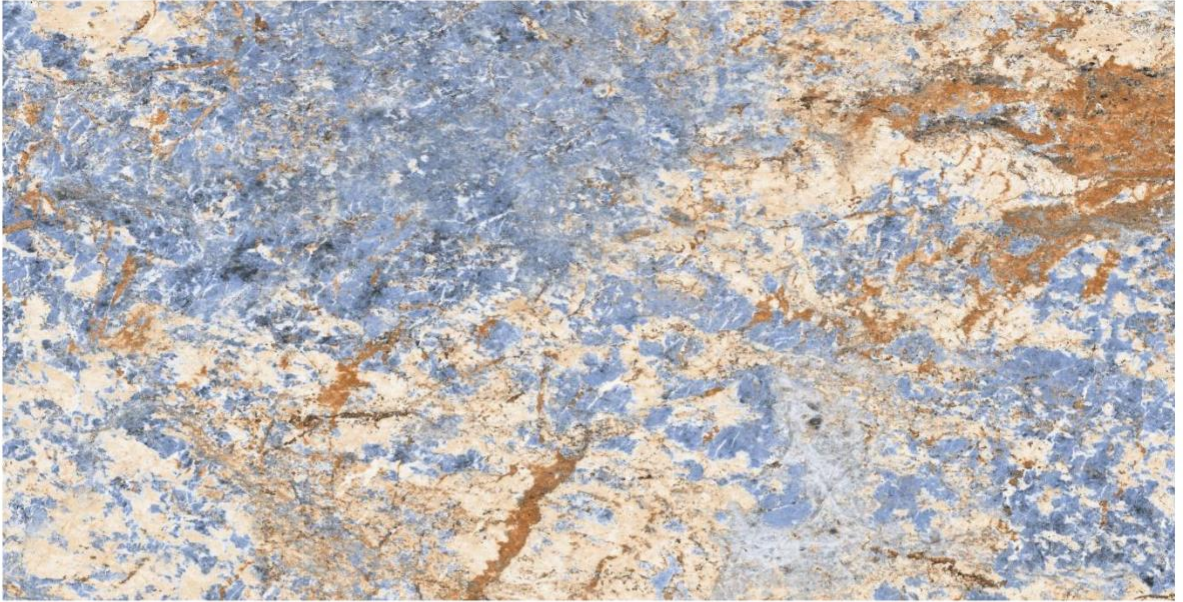

ALBO

Albo Nano polish 60*120 cm 24*48 inch 9mm