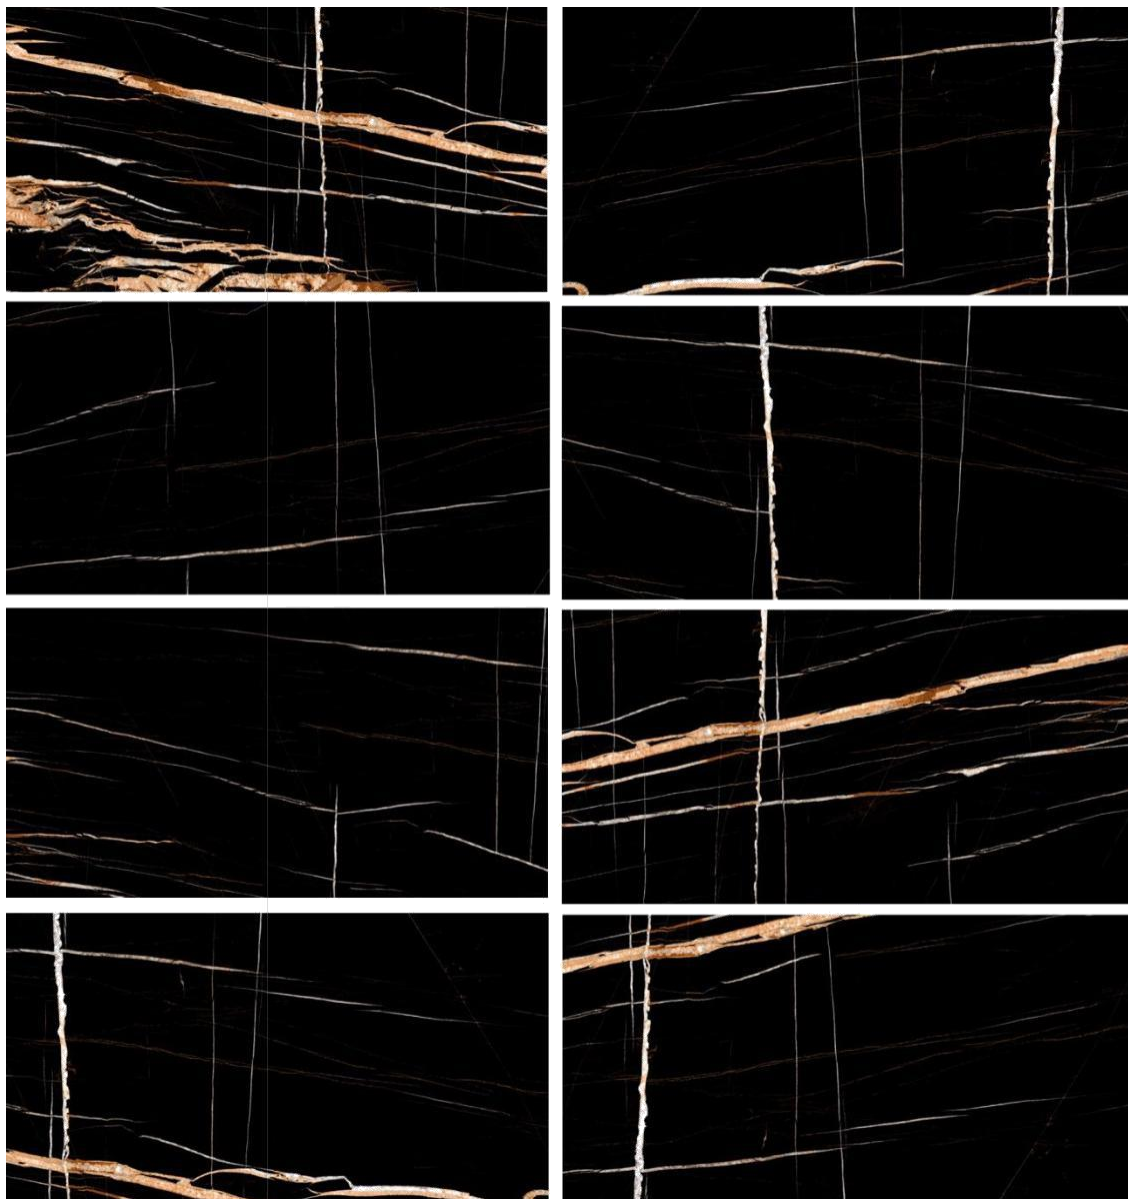

LAND

land Nano polish 60*120 cm 24*48 inch 9mm