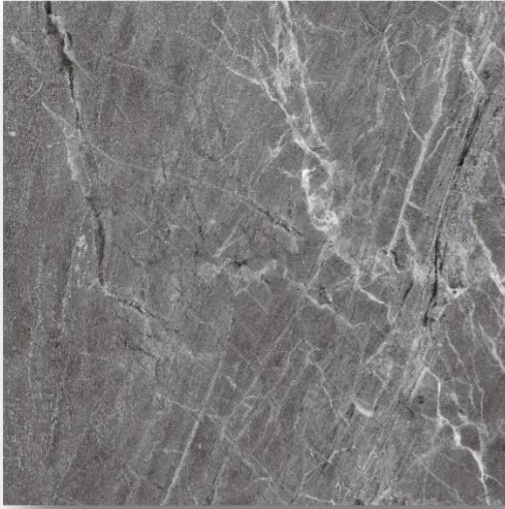

RAVIA

Dark

Ravia NanoPolish 80*80cm 31.5*31.5 inch 10mm