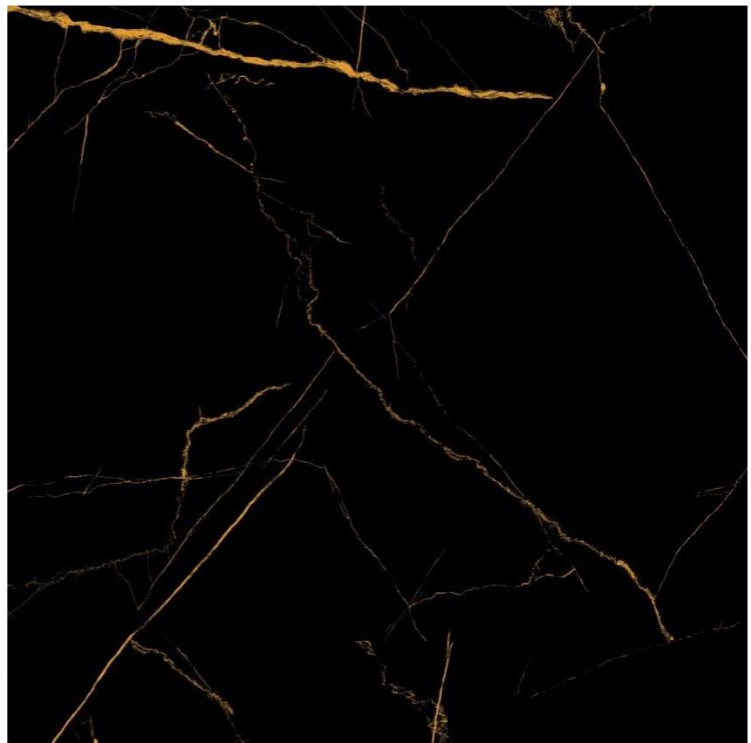

SETINA

(Gold)

Setina Nano polish 100*100cm 39.3*39.3 inch 11mm