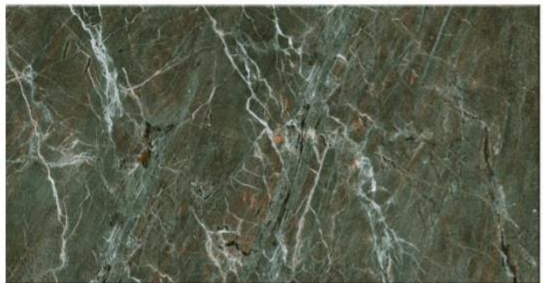

Colorado Nano polish 60*120 cm