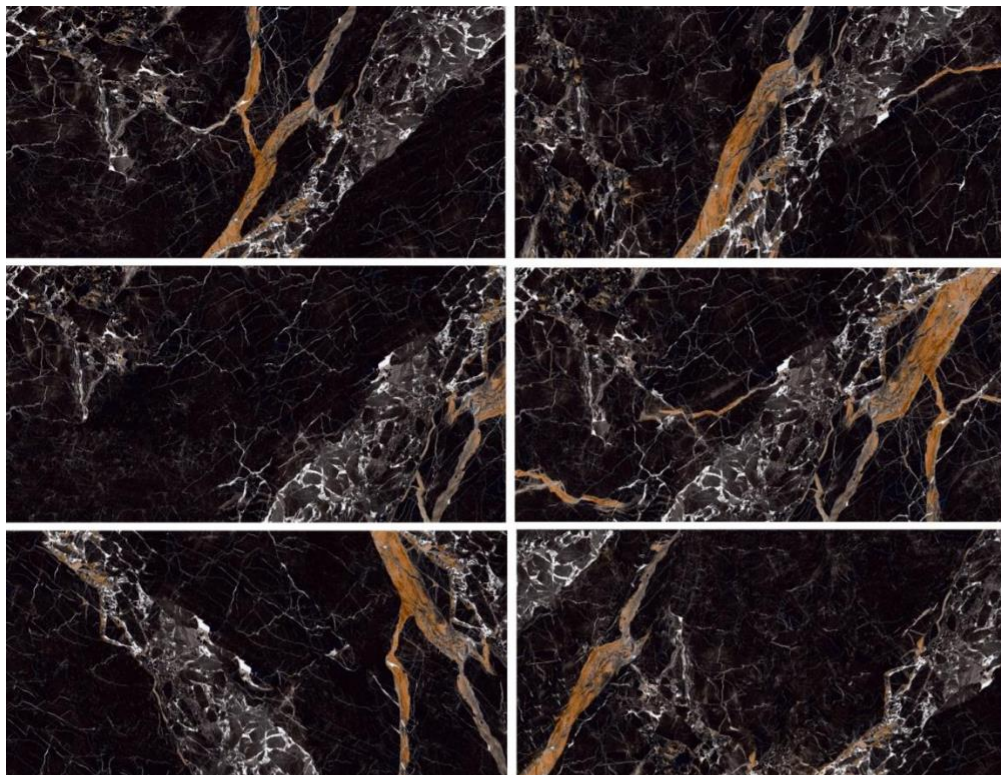

SATY

AR

(Black)