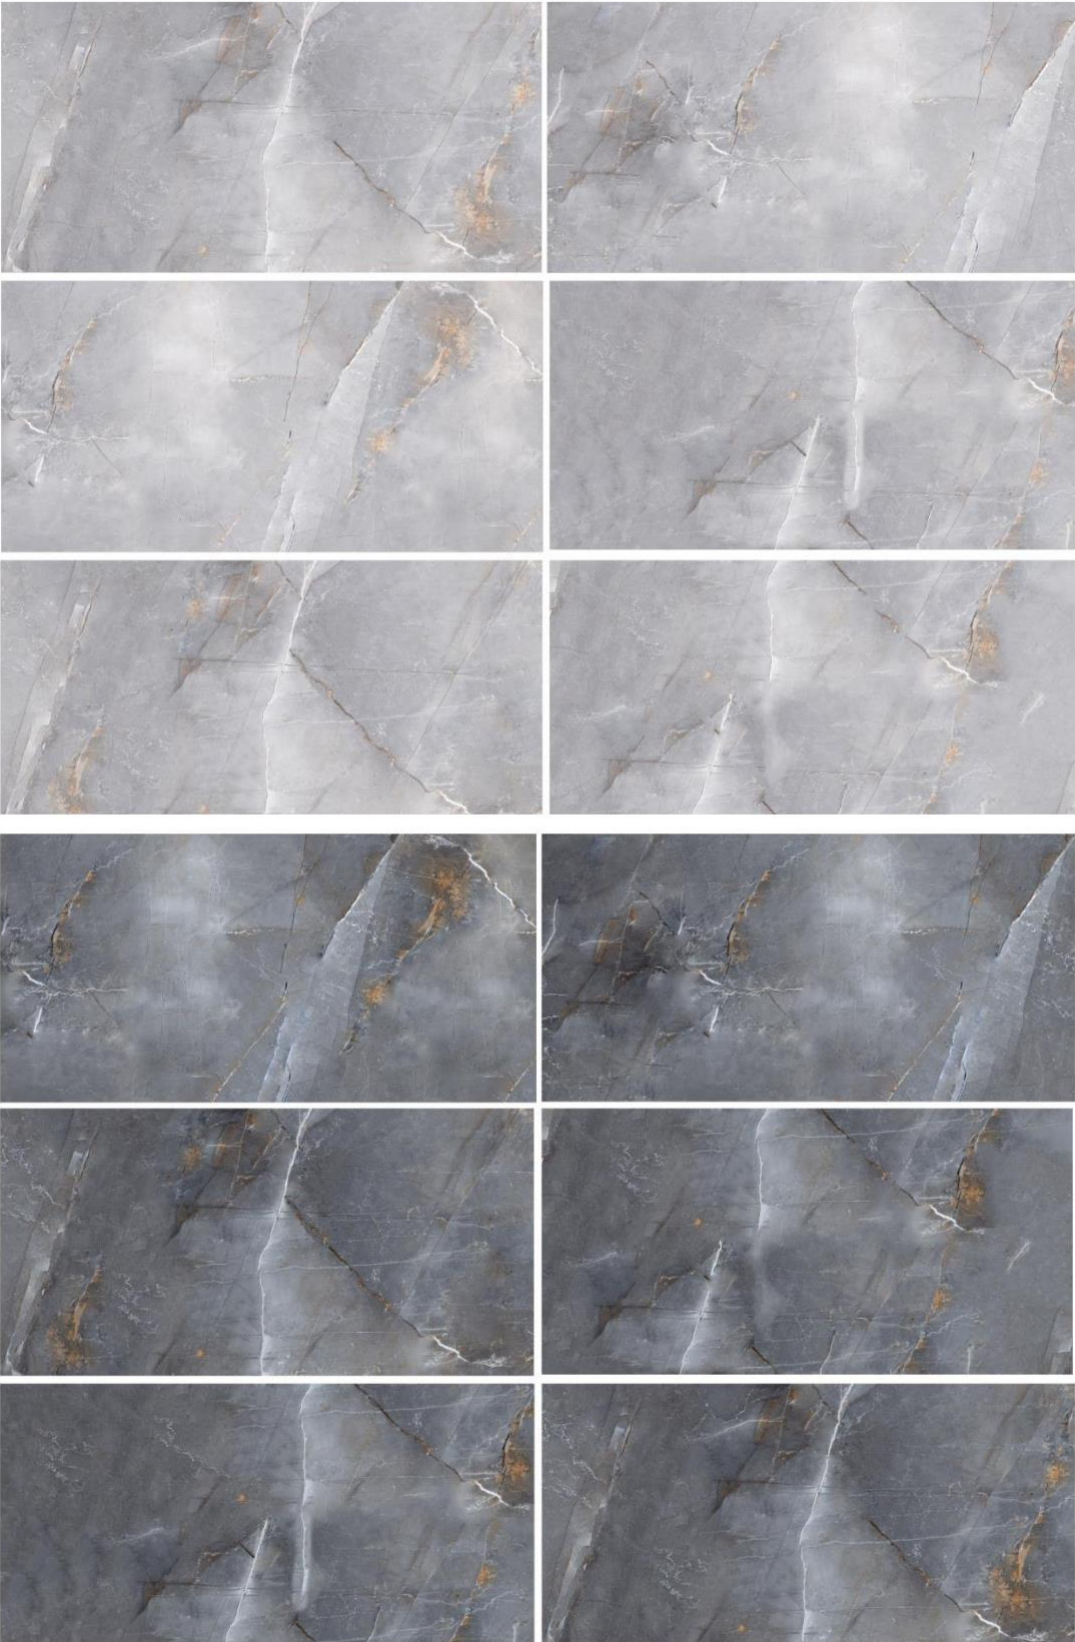

WALLOON (Light & Dark)

Walloon Nano polish 60*120 cm 24*48 inch 9mm