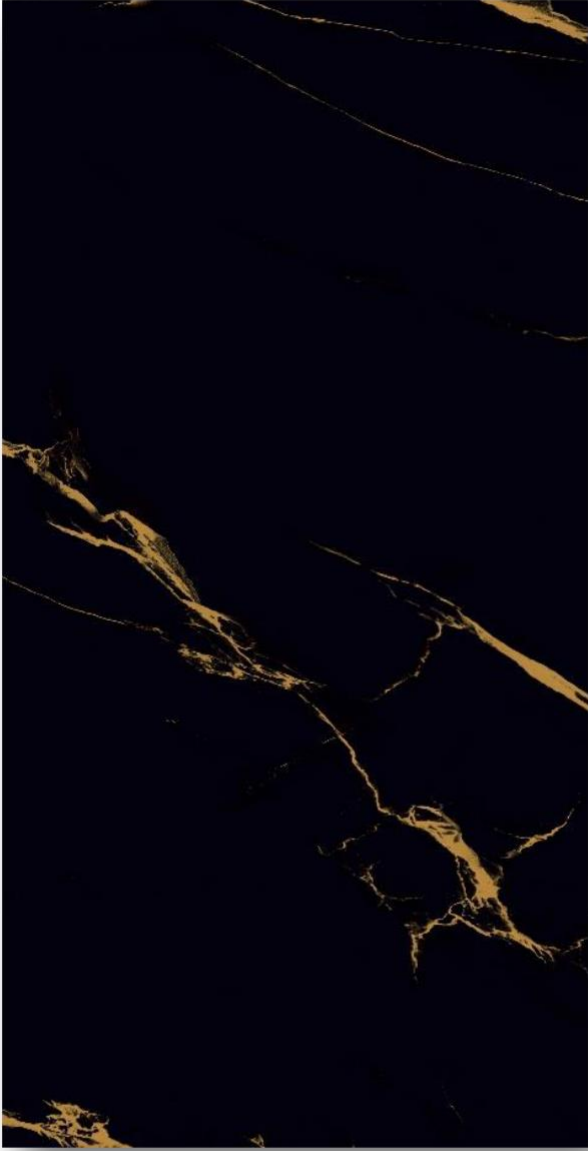

LAMASO

Nano polish 60*120 cm 24*48 inch 9mm